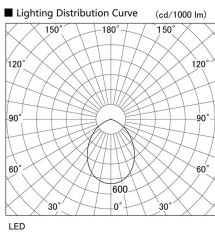

Item no. DD098-4560MB9030L

Series Name: Φ 150 Spark (Swallow Cone)

Installation	Recessed mount
Type	Φ 150 Spark (Swallow Cone)
Fixture wattage	44.3W
Beam angle	58 deg
Color Temp.	3000K
CRI	Ra>90
Luminous	4163 lm
Body	Die-cast aluminum alloy
Body finish	N/A
Trim finish	Black
Reflector finish	Mirror
IP Rate	IP20
Light source	COB module
Input Voltage	AC220~240V
Dimming Type	Non-Dimmable
Certificate	CE, CCC
Cut Hole	150mm

Height (Weight)	
65.3W	127 (1.4kg)
48.5W	127 (1.4kg)
44.3W	108 (1.2kg)
33.8W	108 (1.2kg)
30.3W	108 (1.2kg)
23.0W	78 (0.9kg)