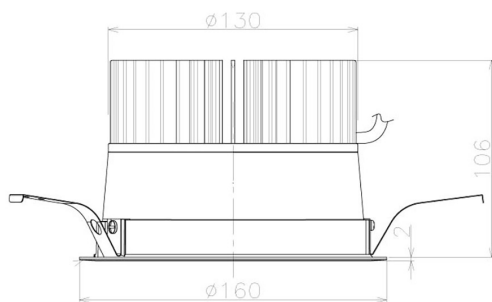

Item no. DD098-4560MB9030L

Series Name: Φ 150 Spark (Swallow Cone)

Installation	Recessed mount
Type	Φ 150 Spark (Swallow Cone)
Fixture wattage	44.3W
Beam angle	58 deg
Color Temp.	3000K
CRI	Ra>90
Luminous	4163 lm
Body	Die-cast aluminum alloy
Body finish	N/A
Trim finish	Black
Reflector finish	Mirror
IP Rate	IP20
Light source	COB module
Input Voltage	AC220~240V
Dimming Type	Non-Dimmable
Certificate	CE, CCC
Cut Hole	150mm

Height (Weight)	
65.3W	127 (1.4kg)
48.5W	127 (1.4kg)
44.3W	108 (1.2kg)
33.8W	108 (1.2kg)
30.3W	108 (1.2kg)
23.0W	78 (0.9kg)