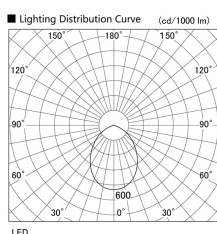

Item no. DD098-4560MB9030L

Series Name:  $\Phi$ 150 Spark (Swallow Cone)

Installation	Recessed mount
Type	
Fixture wattage	44.3W
Beam angle	58 deg
Color Temp.	3000K
CRI	Ra>90
Luminous	4163 lm
Body	Die-cast aluminum alloy
Body finish	N/A
Trim finish	Black
Reflector finish	Mirror
IP Rate	IP20
Light source	COB module
Input Voltage	AC220~240V
Dimming Type	Non-Dimmable
Certificate	CE, CCC
Cut Hole	150mm

Height (Weight)	
65.3W	127 (1.4kg)
48.5W	127 (1.4kg)
44.3W	108 (1.2kg)
33.8W	108 (1.2kg)
30.3W	108 (1.2kg)
23.0W	78 (0.9kg)