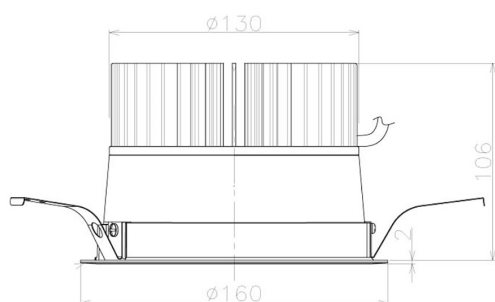

Item no. DD098-4560MB9030L

Series Name:  $\Phi$ 150 Spark (Swallow Cone)

Installation	Recessed mount
Type	
Fixture wattage	44.3W
Beam angle	58 deg
Color Temp.	3000K
CRI	Ra>90
Luminous	4163 lm
Body	Die-cast aluminum alloy
Body finish	N/A
Trim finish	Black
Reflector finish	Mirror
IP Rate	IP20
Light source	COB module
Input Voltage	AC220~240V
Dimming Type	Non-Dimmable
Certificate	CE, CCC
Cut Hole	150mm

Height (Weight)	
65.3W	127 (1.4kg)
48.5W	127 (1.4kg)
44.3W	108 (1.2kg)
33.8W	108 (1.2kg)
30.3W	108 (1.2kg)
23.0W	78 (0.9kg)