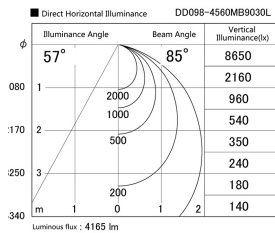

Item no. DD098-4560MB9030L

Series Name: Φ 150 Spark (Swallow Cone)

Installation	Recessed mount
Type	Φ 150 Spark (Swallow Cone)
Fixture wattage	44.3W
Beam angle	58 deg
Color Temp.	3000K
CRI	Ra>90
Luminous	4163 lm
Body	Die-cast aluminum alloy
Body finish	N/A
Trim finish	Black
Reflector finish	Mirror
IP Rate	IP20
Light source	COB module
Input Voltage	AC220~240V
Dimming Type	Non-Dimmable
Certificate	CE, CCC
Cut Hole	150mm

Height (Weight)	
65.3W	127 (1.4kg)
48.5W	127 (1.4kg)
44.3W	108 (1.2kg)
33.8W	108 (1.2kg)
30.3W	108 (1.2kg)
23.0W	78 (0.9kg)