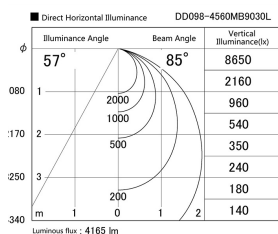

Item no. DD098-4560MB9030L

Series Name:  $\Phi$ 150 Spark (Swallow Cone)

Installation	Recessed mount
Type	
Fixture wattage	44.3W
Beam angle	58 deg
Color Temp.	3000K
CRI	Ra>90
Luminous	4163 lm
Body	Die-cast aluminum alloy
Body finish	N/A
Trim finish	Black
Reflector finish	Mirror
IP Rate	IP20
Light source	COB module
Input Voltage	AC220~240V
Dimming Type	Non-Dimmable
Certificate	CE, CCC
Cut Hole	150mm

Height (Weight)	
65.3W	127 (1.4kg)
48.5W	127 (1.4kg)
44.3W	108 (1.2kg)
33.8W	108 (1.2kg)
30.3W	108 (1.2kg)
23.0W	78 (0.9kg)