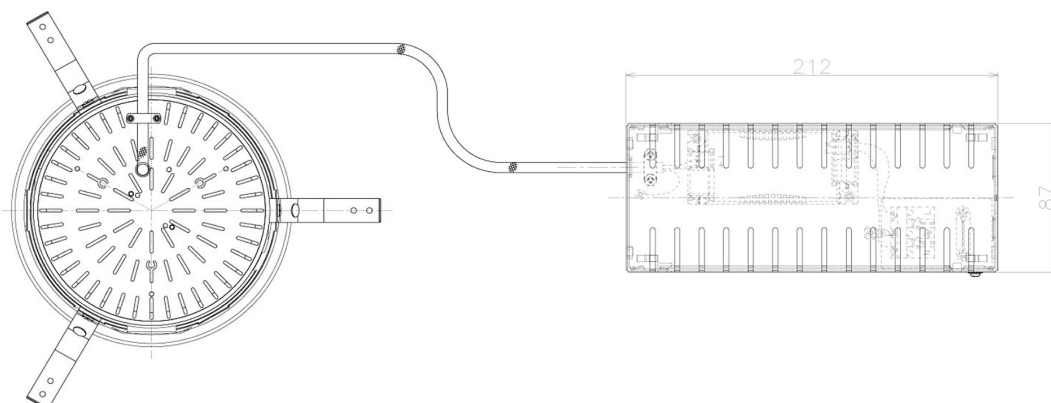

Item no. DD098-4560MB9035L

Series Name: Φ 150 Spark (Swallow Cone)

Installation	Recessed mount
Type	
Fixture wattage	44.3W
Beam angle	58 deg
Color Temp.	3500K
CRI	Ra>90
Luminous	4247 lm
Body	Die-cast aluminum alloy
Body finish	N/A
Trim finish	Black
Reflector finish	Mirror
IP Rate	IP20
Light source	COB module
Input Voltage	AC220~240V
Dimming Type	Non-Dimmable
Certificate	CE, CCC
Cut Hole	150mm

Height (Weight)	
65.3W	127 (1.4kg)
48.5W	127 (1.4kg)
44.3W	108 (1.2kg)
33.8W	108 (1.2kg)
30.3W	108 (1.2kg)
23.0W	78 (0.9kg)