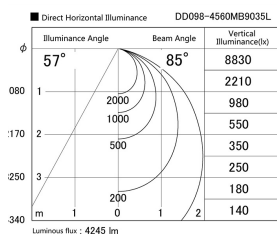

Item no. DD098-4560MB9035L

Series Name: Φ 150 Spark (Swallow Cone)

Installation	Recessed mount
Type	
Fixture wattage	44.3W
Beam angle	58 deg
Color Temp.	3500K
CRI	Ra>90
Luminous	4247 lm
Body	Die-cast aluminum alloy
Body finish	N/A
Trim finish	Black
Reflector finish	Mirror
IP Rate	IP20
Light source	COB module
Input Voltage	AC220~240V
Dimming Type	Non-Dimmable
Certificate	CE, CCC
Cut Hole	150mm

Height (Weight)	
65.3W	127 (1.4kg)
48.5W	127 (1.4kg)
44.3W	108 (1.2kg)
33.8W	108 (1.2kg)
30.3W	108 (1.2kg)
23.0W	78 (0.9kg)