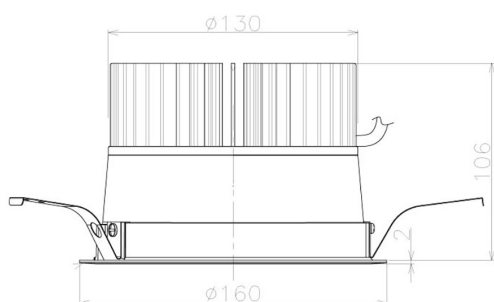

Item no. DD098-4560MB9035L

Series Name: Φ 150 Spark (Swallow Cone)

Installation	Recessed mount
Type	
Fixture wattage	44.3W
Beam angle	58 deg
Color Temp.	3500K
CRI	Ra>90
Luminous	4247 lm
Body	Die-cast aluminum alloy
Body finish	N/A
Trim finish	Black
Reflector finish	Mirror
IP Rate	IP20
Light source	COB module
Input Voltage	AC220~240V
Dimming Type	Non-Dimmable
Certificate	CE, CCC
Cut Hole	150mm

Height (Weight)	
65.3W	127 (1.4kg)
48.5W	127 (1.4kg)
44.3W	108 (1.2kg)
33.8W	108 (1.2kg)
30.3W	108 (1.2kg)
23.0W	78 (0.9kg)