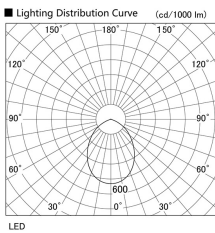

Item no. DD098-4560MB9035L

Series Name:  $\Phi$ 150 Spark (Swallow Cone)

Installation	Recessed mount
Type	$\Phi$ 150 Spark (Swallow Cone)
Fixture wattage	44.3W
Beam angle	58 deg
Color Temp.	3500K
CRI	Ra>90
Luminous	4247 lm
Body	Die-cast aluminum alloy
Body finish	N/A
Trim finish	Black
Reflector finish	Mirror
IP Rate	IP20
Light source	COB module
Input Voltage	AC220~240V
Dimming Type	Non-Dimmable
Certificate	CE, CCC
Cut Hole	150mm

Height (Weight)	
65.3W	127 (1.4kg)
48.5W	127 (1.4kg)
44.3W	108 (1.2kg)
33.8W	108 (1.2kg)
30.3W	108 (1.2kg)
23.0W	78 (0.9kg)