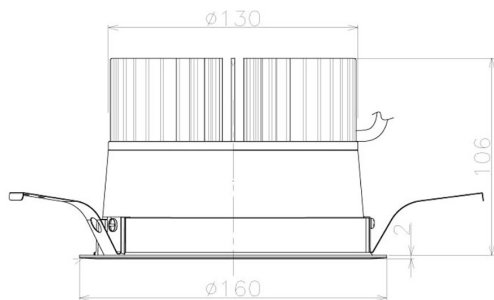

Item no. DD098-4560MB9035L

Series Name:  $\Phi$ 150 Spark (Swallow Cone)

Installation	Recessed mount
Type	$\Phi$ 150 Spark (Swallow Cone)
Fixture wattage	44.3W
Beam angle	58 deg
Color Temp.	3500K
CRI	Ra>90
Luminous	4247 lm
Body	Die-cast aluminum alloy
Body finish	N/A
Trim finish	Black
Reflector finish	Mirror
IP Rate	IP20
Light source	COB module
Input Voltage	AC220~240V
Dimming Type	Non-Dimmable
Certificate	CE, CCC
Cut Hole	150mm

Height (Weight)	
65.3W	127 (1.4kg)
48.5W	127 (1.4kg)
44.3W	108 (1.2kg)
33.8W	108 (1.2kg)
30.3W	108 (1.2kg)
23.0W	78 (0.9kg)