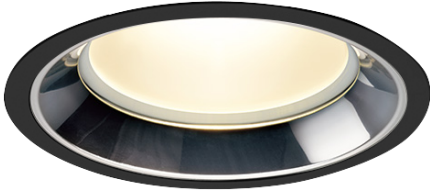

Item no. DD098-4560MB9035L

Series Name:  $\Phi$ 150 Spark (Swallow Cone)

Installation	Recessed mount
Type	$\Phi$ 150 Spark (Swallow Cone)
Fixture wattage	44.3W
Beam angle	58 deg
Color Temp.	3500K
CRI	Ra>90
Luminous	4247 lm
Body	Die-cast aluminum alloy
Body finish	N/A
Trim finish	Black
Reflector finish	Mirror
IP Rate	IP20
Light source	COB module
Input Voltage	AC220~240V
Dimming Type	Non-Dimmable
Certificate	CE, CCC
Cut Hole	150mm