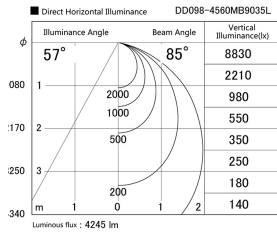

Item no. DD098-4560MB9035L

Series Name:  $\Phi$ 150 Spark (Swallow Cone)

Installation	Recessed mount
Type	$\Phi$ 150 Spark (Swallow Cone)
Fixture wattage	44.3W
Beam angle	58 deg
Color Temp.	3500K
CRI	Ra>90
Luminous	4247 lm
Body	Die-cast aluminum alloy
Body finish	N/A
Trim finish	Black
Reflector finish	Mirror
IP Rate	IP20
Light source	COB module
Input Voltage	AC220~240V
Dimming Type	Non-Dimmable
Certificate	CE, CCC
Cut Hole	150mm

Height (Weight)	
65.3W	127 (1.4kg)
48.5W	127 (1.4kg)
44.3W	108 (1.2kg)
33.8W	108 (1.2kg)
30.3W	108 (1.2kg)
23.0W	78 (0.9kg)