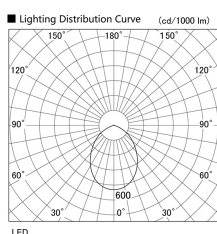

Item no. DD098-4560MB9035L

Series Name: Φ 150 Spark (Swallow Cone)

Installation	Recessed mount
Type	
Fixture wattage	44.3W
Beam angle	58 deg
Color Temp.	3500K
CRI	Ra>90
Luminous	4247 lm
Body	Die-cast aluminum alloy
Body finish	N/A
Trim finish	Black
Reflector finish	Mirror
IP Rate	IP20
Light source	COB module
Input Voltage	AC220~240V
Dimming Type	Non-Dimmable
Certificate	CE, CCC
Cut Hole	150mm

Height (Weight)	
65.3W	127 (1.4kg)
48.5W	127 (1.4kg)
44.3W	108 (1.2kg)
33.8W	108 (1.2kg)
30.3W	108 (1.2kg)
23.0W	78 (0.9kg)