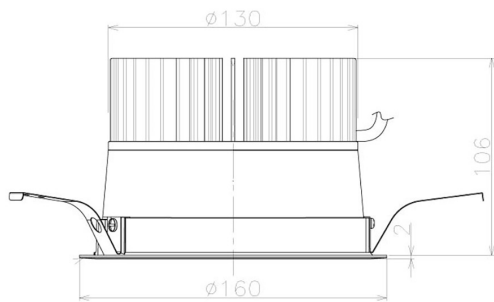

Item no. DD098-4560MB9040L

Series Name: Φ 150 Spark (Swallow Cone)

| | |
|------------------|---------------------------------|
| Installation | Recessed mount |
| Type | Φ 150 Spark (Swallow Cone) |
| Fixture wattage | 44.3W |
| Beam angle | 58 deg |
| Color Temp. | 4000K |
| CRI | Ra>90 |
| Luminous | 4288 lm |
| Body | Die-cast aluminum alloy |
| Body finish | N/A |
| Trim finish | Black |
| Reflector finish | Mirror |
| IP Rate | IP20 |
| Light source | COB module |
| Input Voltage | AC220~240V |
| Dimming Type | Non-Dimmable |
| Certificate | CE, CCC |
| Cut Hole | 150mm |

| Height (Weight) | |
|-----------------|-------------|
| 65.3W | 127 (1.4kg) |
| 48.5W | 127 (1.4kg) |
| 44.3W | 108 (1.2kg) |
| 33.8W | 108 (1.2kg) |
| 30.3W | 108 (1.2kg) |
| 23.0W | 78 (0.9kg) |