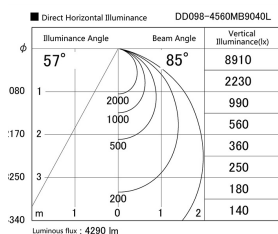

Item no. DD098-4560MB9040L

Series Name:  $\Phi$ 150 Spark (Swallow Cone)

Installation	Recessed mount
Type	
Fixture wattage	44.3W
Beam angle	58 deg
Color Temp.	4000K
CRI	Ra>90
Luminous	4288 lm
Body	Die-cast aluminum alloy
Body finish	N/A
Trim finish	Black
Reflector finish	Mirror
IP Rate	IP20
Light source	COB module
Input Voltage	AC220~240V
Dimming Type	Non-Dimmable
Certificate	CE, CCC
Cut Hole	150mm

Height (Weight)	
65.3W	127 (1.4kg)
48.5W	127 (1.4kg)
44.3W	108 (1.2kg)
33.8W	108 (1.2kg)
30.3W	108 (1.2kg)
23.0W	78 (0.9kg)