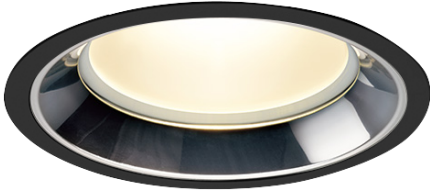

Item no. DD098-4560MB9040L

Series Name: Φ 150 Spark (Swallow Cone)

| | |
|------------------|---------------------------------|
| Installation | Recessed mount |
| Type | Φ 150 Spark (Swallow Cone) |
| Fixture wattage | 44.3W |
| Beam angle | 58 deg |
| Color Temp. | 4000K |
| CRI | Ra>90 |
| Luminous | 4288 lm |
| Body | Die-cast aluminum alloy |
| Body finish | N/A |
| Trim finish | Black |
| Reflector finish | Mirror |
| IP Rate | IP20 |
| Light source | COB module |
| Input Voltage | AC220~240V |
| Dimming Type | Non-Dimmable |
| Certificate | CE, CCC |
| Cut Hole | 150mm |