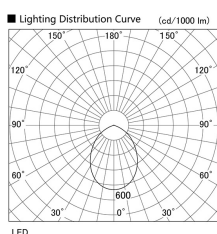

Item no. DD098-4560MB9040L

Series Name:  $\Phi$ 150 Spark (Swallow Cone)

Installation	Recessed mount
Type	
Fixture wattage	44.3W
Beam angle	58 deg
Color Temp.	4000K
CRI	Ra>90
Luminous	4288 lm
Body	Die-cast aluminum alloy
Body finish	N/A
Trim finish	Black
Reflector finish	Mirror
IP Rate	IP20
Light source	COB module
Input Voltage	AC220~240V
Dimming Type	Non-Dimmable
Certificate	CE, CCC
Cut Hole	150mm

Height (Weight)	
65.3W	127 (1.4kg)
48.5W	127 (1.4kg)
44.3W	108 (1.2kg)
33.8W	108 (1.2kg)
30.3W	108 (1.2kg)
23.0W	78 (0.9kg)