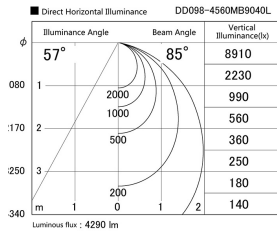

Item no. DD098-4560MB9040L

Series Name: Φ 150 Spark (Swallow Cone)

| | |
|------------------|---------------------------------|
| Installation | Recessed mount |
| Type | Φ 150 Spark (Swallow Cone) |
| Fixture wattage | 44.3W |
| Beam angle | 58 deg |
| Color Temp. | 4000K |
| CRI | Ra>90 |
| Luminous | 4288 lm |
| Body | Die-cast aluminum alloy |
| Body finish | N/A |
| Trim finish | Black |
| Reflector finish | Mirror |
| IP Rate | IP20 |
| Light source | COB module |
| Input Voltage | AC220~240V |
| Dimming Type | Non-Dimmable |
| Certificate | CE, CCC |
| Cut Hole | 150mm |

| Height (Weight) | |
|-----------------|-------------|
| 65.3W | 127 (1.4kg) |
| 48.5W | 127 (1.4kg) |
| 44.3W | 108 (1.2kg) |
| 33.8W | 108 (1.2kg) |
| 30.3W | 108 (1.2kg) |
| 23.0W | 78 (0.9kg) |