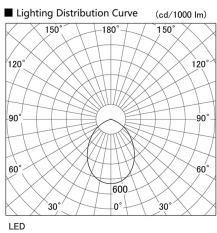

Item no. DD098-4560MB9040L

Series Name: Φ 150 Spark (Swallow Cone)

| | |
|------------------|---------------------------------|
| Installation | Recessed mount |
| Type | Φ 150 Spark (Swallow Cone) |
| Fixture wattage | 44.3W |
| Beam angle | 58 deg |
| Color Temp. | 4000K |
| CRI | Ra>90 |
| Luminous | 4288 lm |
| Body | Die-cast aluminum alloy |
| Body finish | N/A |
| Trim finish | Black |
| Reflector finish | Mirror |
| IP Rate | IP20 |
| Light source | COB module |
| Input Voltage | AC220~240V |
| Dimming Type | Non-Dimmable |
| Certificate | CE, CCC |
| Cut Hole | 150mm |

| Height (Weight) | |
|-----------------|-------------|
| 65.3W | 127 (1.4kg) |
| 48.5W | 127 (1.4kg) |
| 44.3W | 108 (1.2kg) |
| 33.8W | 108 (1.2kg) |
| 30.3W | 108 (1.2kg) |
| 23.0W | 78 (0.9kg) |