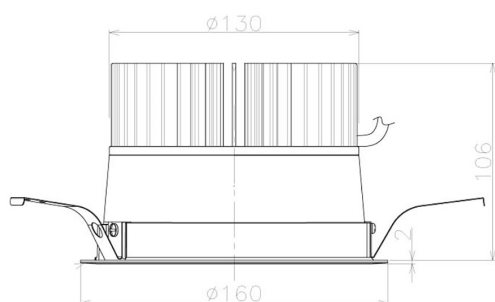

Item no. DD098-4560MB9040L

Series Name:  $\Phi$ 150 Spark (Swallow Cone)

Installation	Recessed mount
Type	
Fixture wattage	44.3W
Beam angle	58 deg
Color Temp.	4000K
CRI	Ra>90
Luminous	4288 lm
Body	Die-cast aluminum alloy
Body finish	N/A
Trim finish	Black
Reflector finish	Mirror
IP Rate	IP20
Light source	COB module
Input Voltage	AC220~240V
Dimming Type	Non-Dimmable
Certificate	CE, CCC
Cut Hole	150mm

Height (Weight)	
65.3W	127 (1.4kg)
48.5W	127 (1.4kg)
44.3W	108 (1.2kg)
33.8W	108 (1.2kg)
30.3W	108 (1.2kg)
23.0W	78 (0.9kg)