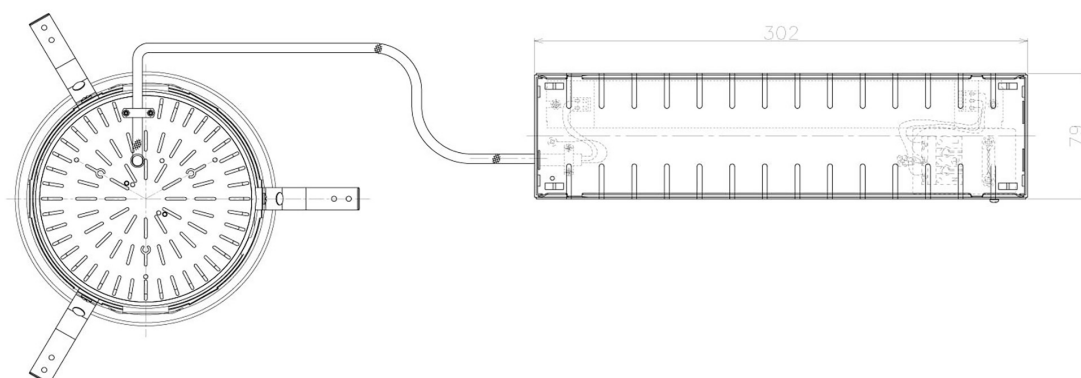

Item no. DD098-5040MB8527L

Series Name: Φ 150 Spark (Swallow Cone)

Installation	Recessed mount
Type	
Fixture wattage	48.5W
Beam angle	34 deg
Color Temp.	2700K
CRI	Ra>85
Luminous	5172 lm
Body	Die-cast aluminum alloy
Body finish	N/A
Trim finish	Black
Reflector finish	Mirror
IP Rate	IP20
Light source	COB module
Input Voltage	AC220~240V
Dimming Type	Non-Dimmable
Certificate	CE, CCC
Cut Hole	150mm

Height (Weight)	
65.3W	127 (1.4kg)
48.5W	127 (1.4kg)
44.3W	108 (1.2kg)
33.8W	108 (1.2kg)
30.3W	108 (1.2kg)
23.0W	78 (0.9kg)