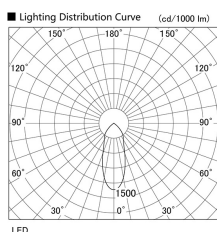

Item no. DD098-5040MB8527L

Series Name: Φ 150 Spark (Swallow Cone)

Installation	Recessed mount
Type	
Fixture wattage	48.5W
Beam angle	34 deg
Color Temp.	2700K
CRI	Ra>85
Luminous	5172 lm
Body	Die-cast aluminum alloy
Body finish	N/A
Trim finish	Black
Reflector finish	Mirror
IP Rate	IP20
Light source	COB module
Input Voltage	AC220~240V
Dimming Type	Non-Dimmable
Certificate	CE, CCC
Cut Hole	150mm

Height (Weight)	
65.3W	127 (1.4kg)
48.5W	127 (1.4kg)
44.3W	108 (1.2kg)
33.8W	108 (1.2kg)
30.3W	108 (1.2kg)
23.0W	78 (0.9kg)