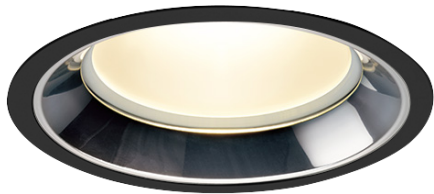

Item no. DD098-5040MB8527L

Series Name: Φ 150 Spark (Swallow Cone)

Installation	Recessed mount
Type	
Fixture wattage	48.5W
Beam angle	34 deg
Color Temp.	2700K
CRI	Ra>85
Luminous	5172 lm
Body	Die-cast aluminum alloy
Body finish	N/A
Trim finish	Black
Reflector finish	Mirror
IP Rate	IP20
Light source	COB module
Input Voltage	AC220~240V
Dimming Type	Non-Dimmable
Certificate	CE, CCC
Cut Hole	150mm