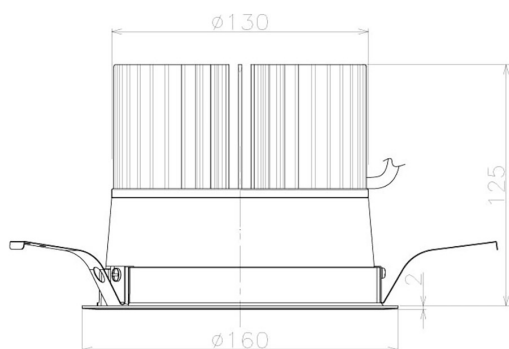

Item no. DD098-5040MB8527L

Series Name: Φ 150 Spark (Swallow Cone)

Installation	Recessed mount
Type	
Fixture wattage	48.5W
Beam angle	34 deg
Color Temp.	2700K
CRI	Ra>85
Luminous	5172 lm
Body	Die-cast aluminum alloy
Body finish	N/A
Trim finish	Black
Reflector finish	Mirror
IP Rate	IP20
Light source	COB module
Input Voltage	AC220~240V
Dimming Type	Non-Dimmable
Certificate	CE, CCC
Cut Hole	150mm

Height (Weight)	
65.3W	127 (1.4kg)
48.5W	127 (1.4kg)
44.3W	108 (1.2kg)
33.8W	108 (1.2kg)
30.3W	108 (1.2kg)
23.0W	78 (0.9kg)