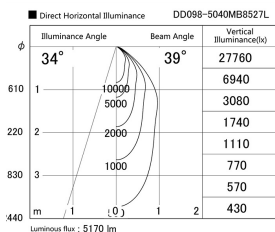

Item no. DD098-5040MB8527L

Series Name: Φ 150 Spark (Swallow Cone)

Installation	Recessed mount
Type	
Fixture wattage	48.5W
Beam angle	34 deg
Color Temp.	2700K
CRI	Ra>85
Luminous	5172 lm
Body	Die-cast aluminum alloy
Body finish	N/A
Trim finish	Black
Reflector finish	Mirror
IP Rate	IP20
Light source	COB module
Input Voltage	AC220~240V
Dimming Type	Non-Dimmable
Certificate	CE, CCC
Cut Hole	150mm

Height (Weight)	
65.3W	127 (1.4kg)
48.5W	127 (1.4kg)
44.3W	108 (1.2kg)
33.8W	108 (1.2kg)
30.3W	108 (1.2kg)
23.0W	78 (0.9kg)