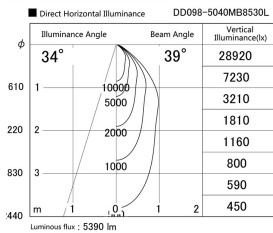

Item no. DD098-5040MB8530L

Series Name: Φ 150 Spark (Swallow Cone)

Installation	Recessed mount
Type	Φ 150 Spark (Swallow Cone)
Fixture wattage	48.5W
Beam angle	34 deg
Color Temp.	3000K
CRI	Ra>85
Luminous	5388 lm
Body	Die-cast aluminum alloy
Body finish	N/A
Trim finish	Black
Reflector finish	Mirror
IP Rate	IP20
Light source	COB module
Input Voltage	AC220~240V
Dimming Type	Non-Dimmable
Certificate	CE, CCC
Cut Hole	150mm

Height (Weight)	
65.3W	127 (1.4kg)
48.5W	127 (1.4kg)
44.3W	108 (1.2kg)
33.8W	108 (1.2kg)
30.3W	108 (1.2kg)
23.0W	78 (0.9kg)