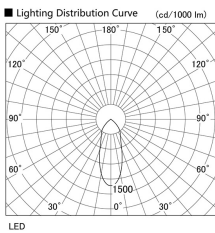

Item no. DD098-5040MB8530L

Series Name: Φ 150 Spark (Swallow Cone)

Installation	Recessed mount
Type	
Fixture wattage	48.5W
Beam angle	34 deg
Color Temp.	3000K
CRI	Ra>85
Luminous	5388 lm
Body	Die-cast aluminum alloy
Body finish	N/A
Trim finish	Black
Reflector finish	Mirror
IP Rate	IP20
Light source	COB module
Input Voltage	AC220~240V
Dimming Type	Non-Dimmable
Certificate	CE, CCC
Cut Hole	150mm

Height (Weight)	
65.3W	127 (1.4kg)
48.5W	127 (1.4kg)
44.3W	108 (1.2kg)
33.8W	108 (1.2kg)
30.3W	108 (1.2kg)
23.0W	78 (0.9kg)