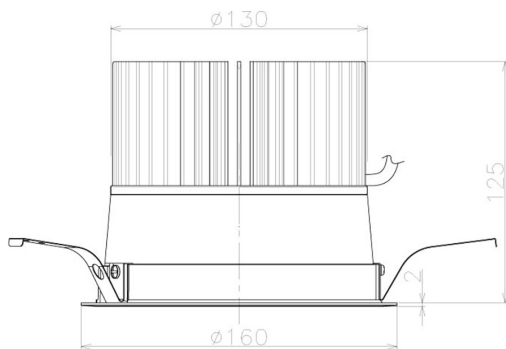

Item no. DD098-5040MB8530L

Series Name:  $\Phi$ 150 Spark (Swallow Cone)

|                  |                                 |
|------------------|---------------------------------|
| Installation     | Recessed mount                  |
| Type             | $\Phi$ 150 Spark (Swallow Cone) |
| Fixture wattage  | 48.5W                           |
| Beam angle       | 34 deg                          |
| Color Temp.      | 3000K                           |
| CRI              | Ra>85                           |
| Luminous         | 5388 lm                         |
| Body             | Die-cast aluminum alloy         |
| Body finish      | N/A                             |
| Trim finish      | Black                           |
| Reflector finish | Mirror                          |
| IP Rate          | IP20                            |
| Light source     | COB module                      |
| Input Voltage    | AC220~240V                      |
| Dimming Type     | Non-Dimmable                    |
| Certificate      | CE, CCC                         |
| Cut Hole         | 150mm                           |

| Height (Weight) |             |
|-----------------|-------------|
| 65.3W           | 127 (1.4kg) |
| 48.5W           | 127 (1.4kg) |
| 44.3W           | 108 (1.2kg) |
| 33.8W           | 108 (1.2kg) |
| 30.3W           | 108 (1.2kg) |
| 23.0W           | 78 (0.9kg)  |