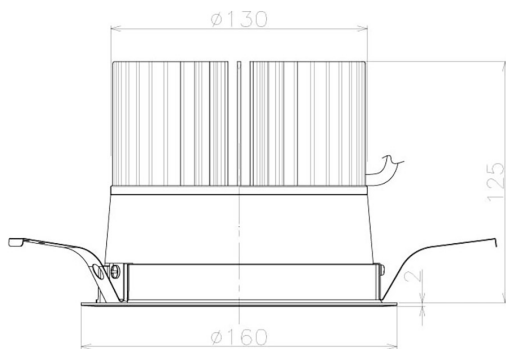

Item no. DD098-5040MB8530L

Series Name: Φ 150 Spark (Swallow Cone)

Installation	Recessed mount
Type	Φ 150 Spark (Swallow Cone)
Fixture wattage	48.5W
Beam angle	34 deg
Color Temp.	3000K
CRI	Ra>85
Luminous	5388 lm
Body	Die-cast aluminum alloy
Body finish	N/A
Trim finish	Black
Reflector finish	Mirror
IP Rate	IP20
Light source	COB module
Input Voltage	AC220~240V
Dimming Type	Non-Dimmable
Certificate	CE, CCC
Cut Hole	150mm

Height (Weight)	
65.3W	127 (1.4kg)
48.5W	127 (1.4kg)
44.3W	108 (1.2kg)
33.8W	108 (1.2kg)
30.3W	108 (1.2kg)
23.0W	78 (0.9kg)