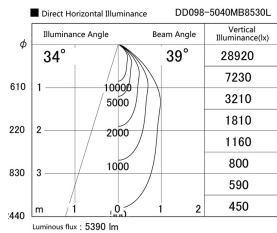

Item no. DD098-5040MB8530L

Series Name: Φ 150 Spark (Swallow Cone)

Installation	Recessed mount
Type	
Fixture wattage	48.5W
Beam angle	34 deg
Color Temp.	3000K
CRI	Ra>85
Luminous	5388 lm
Body	Die-cast aluminum alloy
Body finish	N/A
Trim finish	Black
Reflector finish	Mirror
IP Rate	IP20
Light source	COB module
Input Voltage	AC220~240V
Dimming Type	Non-Dimmable
Certificate	CE, CCC
Cut Hole	150mm

Height (Weight)	
65.3W	127 (1.4kg)
48.5W	127 (1.4kg)
44.3W	108 (1.2kg)
33.8W	108 (1.2kg)
30.3W	108 (1.2kg)
23.0W	78 (0.9kg)