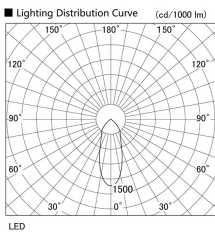

Item no. DD098-5040MB8530L

Series Name: Φ 150 Spark (Swallow Cone)

Installation	Recessed mount
Type	Φ 150 Spark (Swallow Cone)
Fixture wattage	48.5W
Beam angle	34 deg
Color Temp.	3000K
CRI	Ra>85
Luminous	5388 lm
Body	Die-cast aluminum alloy
Body finish	N/A
Trim finish	Black
Reflector finish	Mirror
IP Rate	IP20
Light source	COB module
Input Voltage	AC220~240V
Dimming Type	Non-Dimmable
Certificate	CE, CCC
Cut Hole	150mm

Height (Weight)	
65.3W	127 (1.4kg)
48.5W	127 (1.4kg)
44.3W	108 (1.2kg)
33.8W	108 (1.2kg)
30.3W	108 (1.2kg)
23.0W	78 (0.9kg)