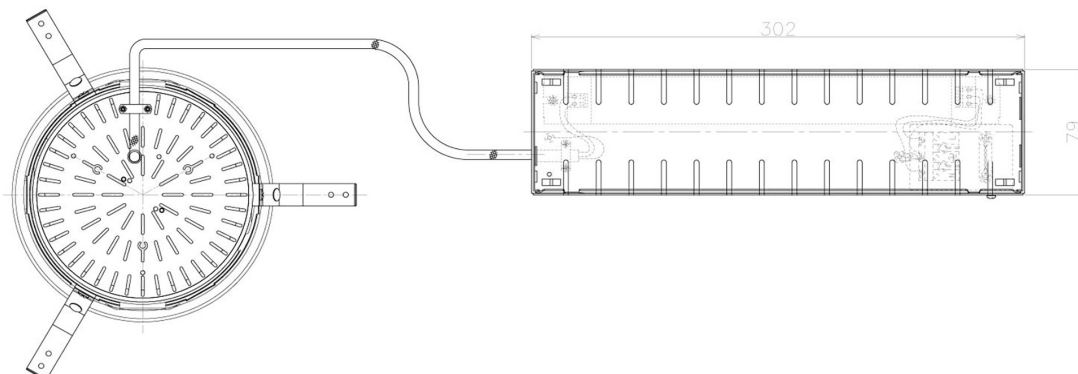

Item no. DD098-5040MB8530L

Series Name:  $\Phi$ 150 Spark (Swallow Cone)

|                  |                                 |
|------------------|---------------------------------|
| Installation     | Recessed mount                  |
| Type             | $\Phi$ 150 Spark (Swallow Cone) |
| Fixture wattage  | 48.5W                           |
| Beam angle       | 34 deg                          |
| Color Temp.      | 3000K                           |
| CRI              | Ra>85                           |
| Luminous         | 5388 lm                         |
| Body             | Die-cast aluminum alloy         |
| Body finish      | N/A                             |
| Trim finish      | Black                           |
| Reflector finish | Mirror                          |
| IP Rate          | IP20                            |
| Light source     | COB module                      |
| Input Voltage    | AC220~240V                      |
| Dimming Type     | Non-Dimmable                    |
| Certificate      | CE, CCC                         |
| Cut Hole         | 150mm                           |

| Height (Weight) |             |
|-----------------|-------------|
| 65.3W           | 127 (1.4kg) |
| 48.5W           | 127 (1.4kg) |
| 44.3W           | 108 (1.2kg) |
| 33.8W           | 108 (1.2kg) |
| 30.3W           | 108 (1.2kg) |
| 23.0W           | 78 (0.9kg)  |