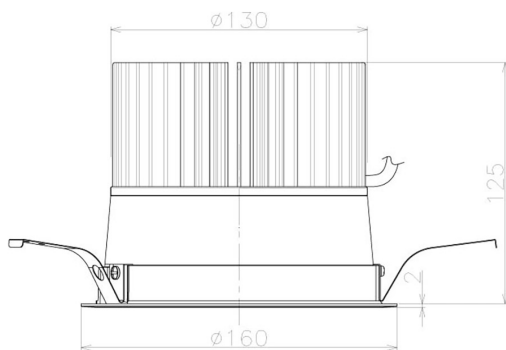

Item no. DD098-5040MB8530L

Series Name: Φ 150 Spark (Swallow Cone)

Installation	Recessed mount
Type	
Fixture wattage	48.5W
Beam angle	34 deg
Color Temp.	3000K
CRI	Ra>85
Luminous	5388 lm
Body	Die-cast aluminum alloy
Body finish	N/A
Trim finish	Black
Reflector finish	Mirror
IP Rate	IP20
Light source	COB module
Input Voltage	AC220~240V
Dimming Type	Non-Dimmable
Certificate	CE, CCC
Cut Hole	150mm

Height (Weight)	
65.3W	127 (1.4kg)
48.5W	127 (1.4kg)
44.3W	108 (1.2kg)
33.8W	108 (1.2kg)
30.3W	108 (1.2kg)
23.0W	78 (0.9kg)