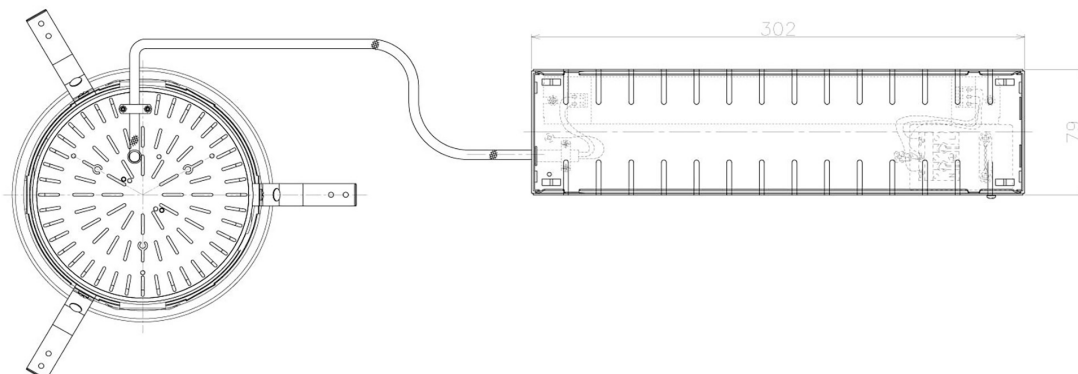

Item no. DD098-5040MB8530L

Series Name: Φ 150 Spark (Swallow Cone)

Installation	Recessed mount
Type	Φ 150 Spark (Swallow Cone)
Fixture wattage	48.5W
Beam angle	34 deg
Color Temp.	3000K
CRI	Ra>85
Luminous	5388 lm
Body	Die-cast aluminum alloy
Body finish	N/A
Trim finish	Black
Reflector finish	Mirror
IP Rate	IP20
Light source	COB module
Input Voltage	AC220~240V
Dimming Type	Non-Dimmable
Certificate	CE, CCC
Cut Hole	150mm

Height (Weight)	
65.3W	127 (1.4kg)
48.5W	127 (1.4kg)
44.3W	108 (1.2kg)
33.8W	108 (1.2kg)
30.3W	108 (1.2kg)
23.0W	78 (0.9kg)