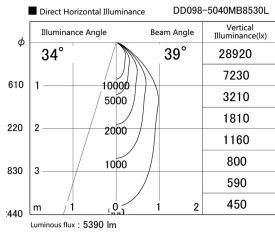

Item no. DD098-5040MB8530L

Series Name:  $\Phi$ 150 Spark (Swallow Cone)

|                  |                                 |
|------------------|---------------------------------|
| Installation     | Recessed mount                  |
| Type             | $\Phi$ 150 Spark (Swallow Cone) |
| Fixture wattage  | 48.5W                           |
| Beam angle       | 34 deg                          |
| Color Temp.      | 3000K                           |
| CRI              | Ra>85                           |
| Luminous         | 5388 lm                         |
| Body             | Die-cast aluminum alloy         |
| Body finish      | N/A                             |
| Trim finish      | Black                           |
| Reflector finish | Mirror                          |
| IP Rate          | IP20                            |
| Light source     | COB module                      |
| Input Voltage    | AC220~240V                      |
| Dimming Type     | Non-Dimmable                    |
| Certificate      | CE, CCC                         |
| Cut Hole         | 150mm                           |

| Height (Weight) |             |
|-----------------|-------------|
| 65.3W           | 127 (1.4kg) |
| 48.5W           | 127 (1.4kg) |
| 44.3W           | 108 (1.2kg) |
| 33.8W           | 108 (1.2kg) |
| 30.3W           | 108 (1.2kg) |
| 23.0W           | 78 (0.9kg)  |