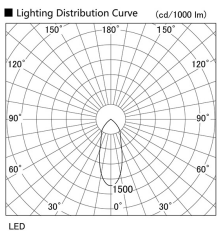

Item no. DD098-5040MB8530L

Series Name:  $\Phi$ 150 Spark (Swallow Cone)

|                  |                                 |
|------------------|---------------------------------|
| Installation     | Recessed mount                  |
| Type             | $\Phi$ 150 Spark (Swallow Cone) |
| Fixture wattage  | 48.5W                           |
| Beam angle       | 34 deg                          |
| Color Temp.      | 3000K                           |
| CRI              | Ra>85                           |
| Luminous         | 5388 lm                         |
| Body             | Die-cast aluminum alloy         |
| Body finish      | N/A                             |
| Trim finish      | Black                           |
| Reflector finish | Mirror                          |
| IP Rate          | IP20                            |
| Light source     | COB module                      |
| Input Voltage    | AC220~240V                      |
| Dimming Type     | Non-Dimmable                    |
| Certificate      | CE, CCC                         |
| Cut Hole         | 150mm                           |

| Height (Weight) |             |
|-----------------|-------------|
| 65.3W           | 127 (1.4kg) |
| 48.5W           | 127 (1.4kg) |
| 44.3W           | 108 (1.2kg) |
| 33.8W           | 108 (1.2kg) |
| 30.3W           | 108 (1.2kg) |
| 23.0W           | 78 (0.9kg)  |