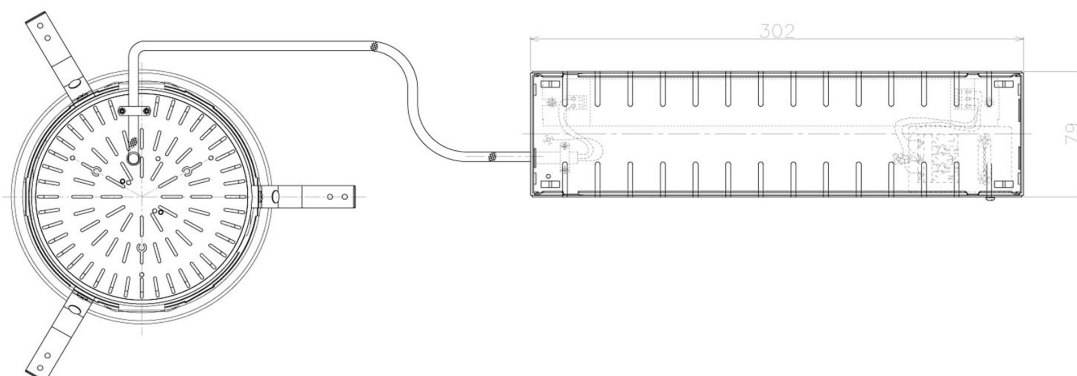

Item no. DD098-5040MB8530L

Series Name: Φ 150 Spark (Swallow Cone)

Installation	Recessed mount
Type	
Fixture wattage	48.5W
Beam angle	34 deg
Color Temp.	3000K
CRI	Ra>85
Luminous	5388 lm
Body	Die-cast aluminum alloy
Body finish	N/A
Trim finish	Black
Reflector finish	Mirror
IP Rate	IP20
Light source	COB module
Input Voltage	AC220~240V
Dimming Type	Non-Dimmable
Certificate	CE, CCC
Cut Hole	150mm

Height (Weight)	
65.3W	127 (1.4kg)
48.5W	127 (1.4kg)
44.3W	108 (1.2kg)
33.8W	108 (1.2kg)
30.3W	108 (1.2kg)
23.0W	78 (0.9kg)