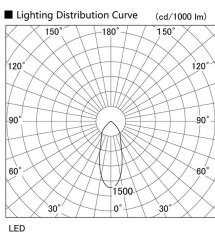

Item no. DD098-5040MB8535L

Series Name:  $\Phi$ 150 Spark (Swallow Cone)

Installation	Recessed mount
Type	
Fixture wattage	48.5W
Beam angle	34 deg
Color Temp.	3500K
CRI	Ra>85
Luminous	5496 lm
Body	Die-cast aluminum alloy
Body finish	N/A
Trim finish	Black
Reflector finish	Mirror
IP Rate	IP20
Light source	COB module
Input Voltage	AC220~240V
Dimming Type	Non-Dimmable
Certificate	CE, CCC
Cut Hole	150mm

Height (Weight)	
65.3W	127 (1.4kg)
48.5W	127 (1.4kg)
44.3W	108 (1.2kg)
33.8W	108 (1.2kg)
30.3W	108 (1.2kg)
23.0W	78 (0.9kg)