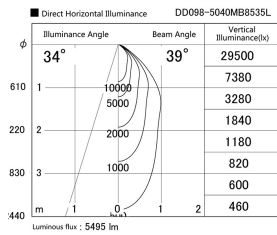

Item no. DD098-5040MB8535L

Series Name:  $\Phi$ 150 Spark (Swallow Cone)

Installation	Recessed mount
Type	
Fixture wattage	48.5W
Beam angle	34 deg
Color Temp.	3500K
CRI	Ra>85
Luminous	5496 lm
Body	Die-cast aluminum alloy
Body finish	N/A
Trim finish	Black
Reflector finish	Mirror
IP Rate	IP20
Light source	COB module
Input Voltage	AC220~240V
Dimming Type	Non-Dimmable
Certificate	CE, CCC
Cut Hole	150mm

Height (Weight)	
65.3W	127 (1.4kg)
48.5W	127 (1.4kg)
44.3W	108 (1.2kg)
33.8W	108 (1.2kg)
30.3W	108 (1.2kg)
23.0W	78 (0.9kg)