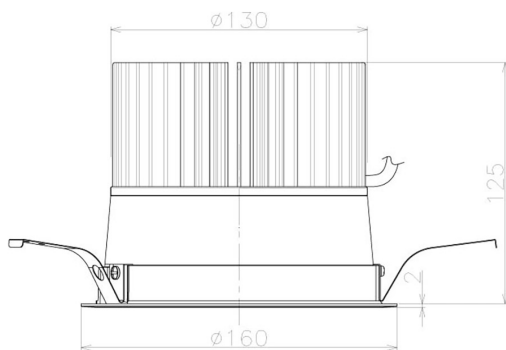

Item no. DD098-5040MB8535L

Series Name:  $\Phi$ 150 Spark (Swallow Cone)

Installation	Recessed mount
Type	
Fixture wattage	48.5W
Beam angle	34 deg
Color Temp.	3500K
CRI	Ra>85
Luminous	5496 lm
Body	Die-cast aluminum alloy
Body finish	N/A
Trim finish	Black
Reflector finish	Mirror
IP Rate	IP20
Light source	COB module
Input Voltage	AC220~240V
Dimming Type	Non-Dimmable
Certificate	CE, CCC
Cut Hole	150mm

Height (Weight)	
65.3W	127 (1.4kg)
48.5W	127 (1.4kg)
44.3W	108 (1.2kg)
33.8W	108 (1.2kg)
30.3W	108 (1.2kg)
23.0W	78 (0.9kg)