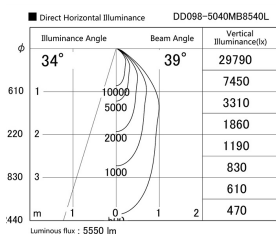

Item no. DD098-5040MB8540L

Series Name: Φ 150 Spark (Swallow Cone)

Installation	Recessed mount
Type	
Fixture wattage	48.5W
Beam angle	34 deg
Color Temp.	4000K
CRI	Ra>85
Luminous	5550 lm
Body	Die-cast aluminum alloy
Body finish	N/A
Trim finish	Black
Reflector finish	Mirror
IP Rate	IP20
Light source	COB module
Input Voltage	AC220~240V
Dimming Type	Non-Dimmable
Certificate	CE, CCC
Cut Hole	150mm

Height (Weight)	
65.3W	127 (1.4kg)
48.5W	127 (1.4kg)
44.3W	108 (1.2kg)
33.8W	108 (1.2kg)
30.3W	108 (1.2kg)
23.0W	78 (0.9kg)