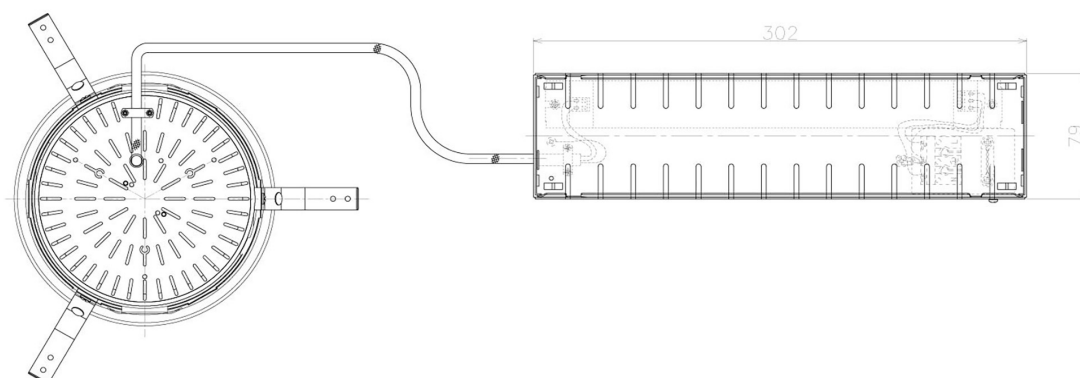

Item no. DD098-5040MB8540L

Series Name: Φ 150 Spark (Swallow Cone)

Installation	Recessed mount
Type	
Fixture wattage	48.5W
Beam angle	34 deg
Color Temp.	4000K
CRI	Ra>85
Luminous	5550 lm
Body	Die-cast aluminum alloy
Body finish	N/A
Trim finish	Black
Reflector finish	Mirror
IP Rate	IP20
Light source	COB module
Input Voltage	AC220~240V
Dimming Type	Non-Dimmable
Certificate	CE, CCC
Cut Hole	150mm

Height (Weight)	
65.3W	127 (1.4kg)
48.5W	127 (1.4kg)
44.3W	108 (1.2kg)
33.8W	108 (1.2kg)
30.3W	108 (1.2kg)
23.0W	78 (0.9kg)