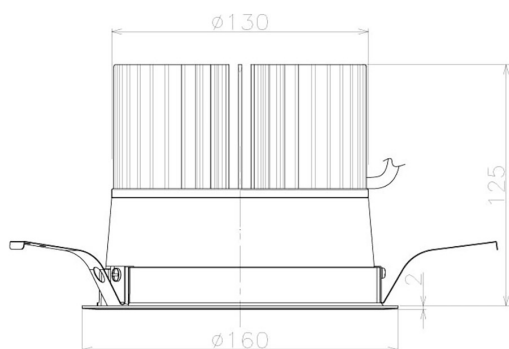

Item no. DD098-5040MB8540L

Series Name: Φ 150 Spark (Swallow Cone)

Installation	Recessed mount
Type	
Fixture wattage	48.5W
Beam angle	34 deg
Color Temp.	4000K
CRI	Ra>85
Luminous	5550 lm
Body	Die-cast aluminum alloy
Body finish	N/A
Trim finish	Black
Reflector finish	Mirror
IP Rate	IP20
Light source	COB module
Input Voltage	AC220~240V
Dimming Type	Non-Dimmable
Certificate	CE, CCC
Cut Hole	150mm

Height (Weight)	
65.3W	127 (1.4kg)
48.5W	127 (1.4kg)
44.3W	108 (1.2kg)
33.8W	108 (1.2kg)
30.3W	108 (1.2kg)
23.0W	78 (0.9kg)