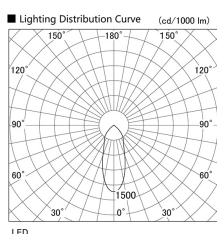

Item no. DD098-5040MB8540L

Series Name: Φ 150 Spark (Swallow Cone)

Installation	Recessed mount
Type	
Fixture wattage	48.5W
Beam angle	34 deg
Color Temp.	4000K
CRI	Ra>85
Luminous	5550 lm
Body	Die-cast aluminum alloy
Body finish	N/A
Trim finish	Black
Reflector finish	Mirror
IP Rate	IP20
Light source	COB module
Input Voltage	AC220~240V
Dimming Type	Non-Dimmable
Certificate	CE, CCC
Cut Hole	150mm

Height (Weight)	
65.3W	127 (1.4kg)
48.5W	127 (1.4kg)
44.3W	108 (1.2kg)
33.8W	108 (1.2kg)
30.3W	108 (1.2kg)
23.0W	78 (0.9kg)