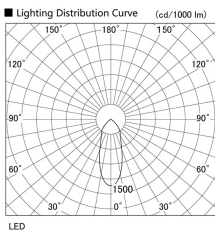

Item no. DD098-5040MB9027L

Series Name: Φ 150 Spark (Swallow Cone)

Installation	Recessed mount
Type	
Fixture wattage	48.5W
Beam angle	34 deg
Color Temp.	2700K
CRI	Ra>90
Luminous	4703 lm
Body	Die-cast aluminum alloy
Body finish	N/A
Trim finish	Black
Reflector finish	Mirror
IP Rate	IP20
Light source	COB module
Input Voltage	AC220~240V
Dimming Type	Non-Dimmable
Certificate	CE, CCC
Cut Hole	150mm

Height (Weight)	
65.3W	127 (1.4kg)
48.5W	127 (1.4kg)
44.3W	108 (1.2kg)
33.8W	108 (1.2kg)
30.3W	108 (1.2kg)
23.0W	78 (0.9kg)