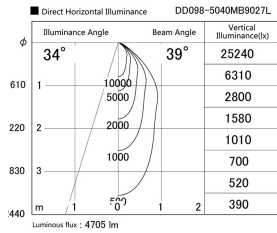

Item no. DD098-5040MB9027L

Series Name: Φ 150 Spark (Swallow Cone)

Installation	Recessed mount
Type	
Fixture wattage	48.5W
Beam angle	34 deg
Color Temp.	2700K
CRI	Ra>90
Luminous	4703 lm
Body	Die-cast aluminum alloy
Body finish	N/A
Trim finish	Black
Reflector finish	Mirror
IP Rate	IP20
Light source	COB module
Input Voltage	AC220~240V
Dimming Type	Non-Dimmable
Certificate	CE, CCC
Cut Hole	150mm

Height (Weight)	
65.3W	127 (1.4kg)
48.5W	127 (1.4kg)
44.3W	108 (1.2kg)
33.8W	108 (1.2kg)
30.3W	108 (1.2kg)
23.0W	78 (0.9kg)