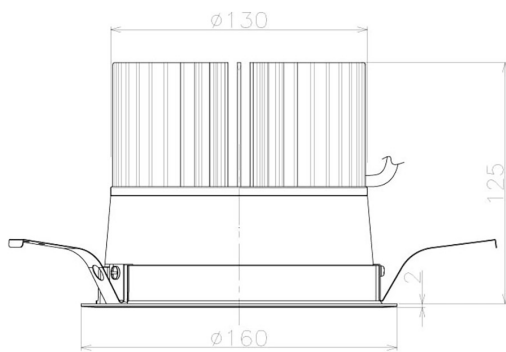

Item no. DD098-5040MB9027L

Series Name: Φ 150 Spark (Swallow Cone)

Installation	Recessed mount
Type	
Fixture wattage	48.5W
Beam angle	34 deg
Color Temp.	2700K
CRI	Ra>90
Luminous	4703 lm
Body	Die-cast aluminum alloy
Body finish	N/A
Trim finish	Black
Reflector finish	Mirror
IP Rate	IP20
Light source	COB module
Input Voltage	AC220~240V
Dimming Type	Non-Dimmable
Certificate	CE, CCC
Cut Hole	150mm

Height (Weight)	
65.3W	127 (1.4kg)
48.5W	127 (1.4kg)
44.3W	108 (1.2kg)
33.8W	108 (1.2kg)
30.3W	108 (1.2kg)
23.0W	78 (0.9kg)