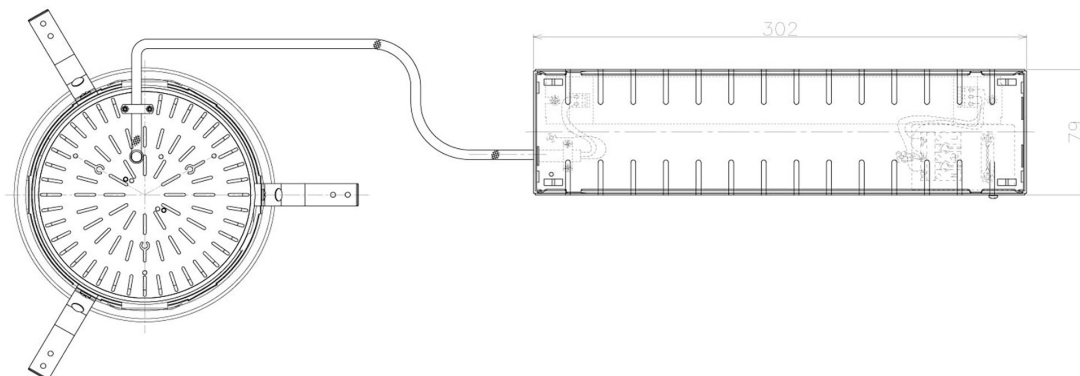

Item no. DD098-5040MB9027L

Series Name: Φ 150 Spark (Swallow Cone)

Installation	Recessed mount
Type	
Fixture wattage	48.5W
Beam angle	34 deg
Color Temp.	2700K
CRI	Ra>90
Luminous	4703 lm
Body	Die-cast aluminum alloy
Body finish	N/A
Trim finish	Black
Reflector finish	Mirror
IP Rate	IP20
Light source	COB module
Input Voltage	AC220~240V
Dimming Type	Non-Dimmable
Certificate	CE, CCC
Cut Hole	150mm

Height (Weight)	
65.3W	127 (1.4kg)
48.5W	127 (1.4kg)
44.3W	108 (1.2kg)
33.8W	108 (1.2kg)
30.3W	108 (1.2kg)
23.0W	78 (0.9kg)