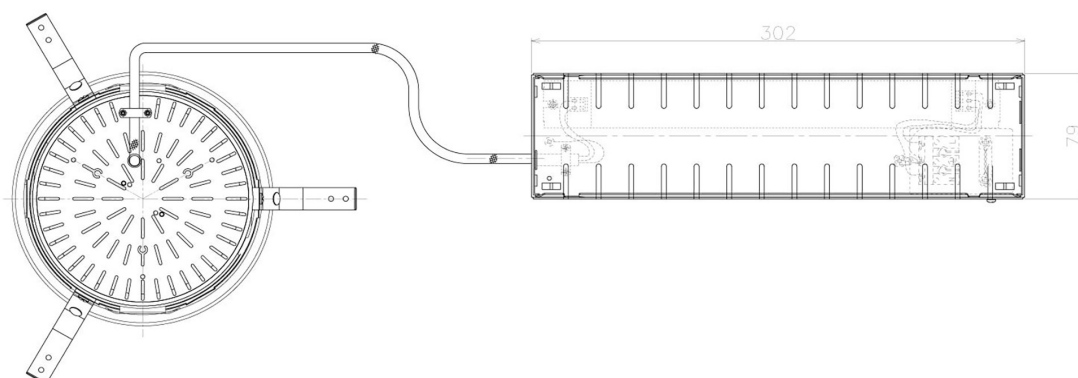

Item no. DD098-5040MB9035L

Series Name:  $\Phi$ 150 Spark (Swallow Cone)

Installation	Recessed mount
Type	
Fixture wattage	48.5W
Beam angle	34 deg
Color Temp.	3500K
CRI	Ra>90
Luminous	4997 lm
Body	Die-cast aluminum alloy
Body finish	N/A
Trim finish	Black
Reflector finish	Mirror
IP Rate	IP20
Light source	COB module
Input Voltage	AC220~240V
Dimming Type	Non-Dimmable
Certificate	CE, CCC
Cut Hole	150mm

Height (Weight)	
65.3W	127 (1.4kg)
48.5W	127 (1.4kg)
44.3W	108 (1.2kg)
33.8W	108 (1.2kg)
30.3W	108 (1.2kg)
23.0W	78 (0.9kg)