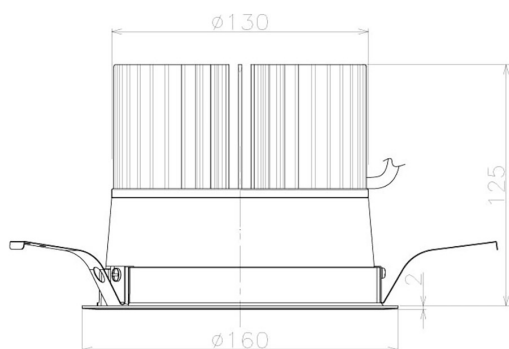

Item no. DD098-5040MB9035L

Series Name:  $\Phi$ 150 Spark (Swallow Cone)

Installation	Recessed mount
Type	
Fixture wattage	48.5W
Beam angle	34 deg
Color Temp.	3500K
CRI	Ra>90
Luminous	4997 lm
Body	Die-cast aluminum alloy
Body finish	N/A
Trim finish	Black
Reflector finish	Mirror
IP Rate	IP20
Light source	COB module
Input Voltage	AC220~240V
Dimming Type	Non-Dimmable
Certificate	CE, CCC
Cut Hole	150mm

Height (Weight)	
65.3W	127 (1.4kg)
48.5W	127 (1.4kg)
44.3W	108 (1.2kg)
33.8W	108 (1.2kg)
30.3W	108 (1.2kg)
23.0W	78 (0.9kg)