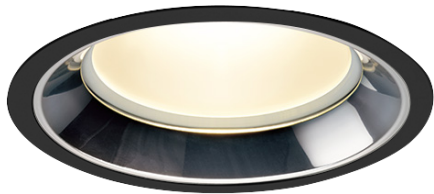

Item no. DD098-5040MB9035L

Series Name:  $\Phi$ 150 Spark (Swallow Cone)

Installation	Recessed mount
Type	
Fixture wattage	48.5W
Beam angle	34 deg
Color Temp.	3500K
CRI	Ra>90
Luminous	4997 lm
Body	Die-cast aluminum alloy
Body finish	N/A
Trim finish	Black
Reflector finish	Mirror
IP Rate	IP20
Light source	COB module
Input Voltage	AC220~240V
Dimming Type	Non-Dimmable
Certificate	CE, CCC
Cut Hole	150mm