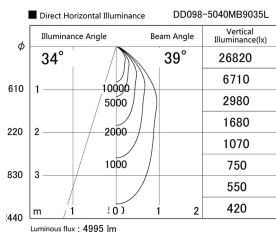

Item no. DD098-5040MB9035L

Series Name:  $\Phi$ 150 Spark (Swallow Cone)

Installation	Recessed mount
Type	
Fixture wattage	48.5W
Beam angle	34 deg
Color Temp.	3500K
CRI	Ra>90
Luminous	4997 lm
Body	Die-cast aluminum alloy
Body finish	N/A
Trim finish	Black
Reflector finish	Mirror
IP Rate	IP20
Light source	COB module
Input Voltage	AC220~240V
Dimming Type	Non-Dimmable
Certificate	CE, CCC
Cut Hole	150mm

Height (Weight)	
65.3W	127 (1.4kg)
48.5W	127 (1.4kg)
44.3W	108 (1.2kg)
33.8W	108 (1.2kg)
30.3W	108 (1.2kg)
23.0W	78 (0.9kg)