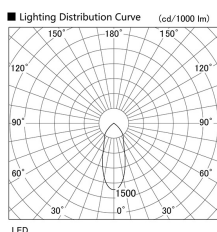

Item no. DD098-5040MB9035L

Series Name:  $\Phi$ 150 Spark (Swallow Cone)

Installation	Recessed mount
Type	
Fixture wattage	48.5W
Beam angle	34 deg
Color Temp.	3500K
CRI	Ra>90
Luminous	4997 lm
Body	Die-cast aluminum alloy
Body finish	N/A
Trim finish	Black
Reflector finish	Mirror
IP Rate	IP20
Light source	COB module
Input Voltage	AC220~240V
Dimming Type	Non-Dimmable
Certificate	CE, CCC
Cut Hole	150mm

Height (Weight)	
65.3W	127 (1.4kg)
48.5W	127 (1.4kg)
44.3W	108 (1.2kg)
33.8W	108 (1.2kg)
30.3W	108 (1.2kg)
23.0W	78 (0.9kg)