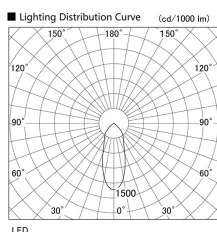

Item no. DD098-5040MB9040L

Series Name: Φ 150 Spark (Swallow Cone)

Installation	Recessed mount
Type	
Fixture wattage	48.5W
Beam angle	34 deg
Color Temp.	4000K
CRI	Ra>90
Luminous	5046 lm
Body	Die-cast aluminum alloy
Body finish	N/A
Trim finish	Black
Reflector finish	Mirror
IP Rate	IP20
Light source	COB module
Input Voltage	AC220~240V
Dimming Type	Non-Dimmable
Certificate	CE, CCC
Cut Hole	150mm

Height (Weight)	
65.3W	127 (1.4kg)
48.5W	127 (1.4kg)
44.3W	108 (1.2kg)
33.8W	108 (1.2kg)
30.3W	108 (1.2kg)
23.0W	78 (0.9kg)