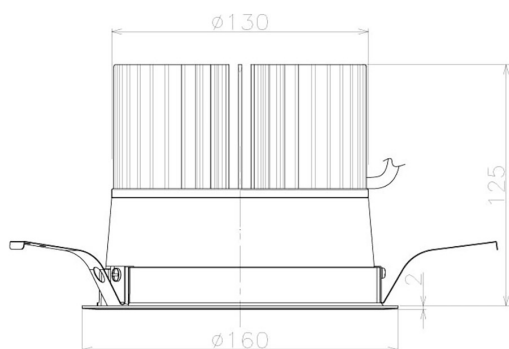

Item no. DD098-5040MB9040L

Series Name: Φ 150 Spark (Swallow Cone)

Installation	Recessed mount
Type	
Fixture wattage	48.5W
Beam angle	34 deg
Color Temp.	4000K
CRI	Ra>90
Luminous	5046 lm
Body	Die-cast aluminum alloy
Body finish	N/A
Trim finish	Black
Reflector finish	Mirror
IP Rate	IP20
Light source	COB module
Input Voltage	AC220~240V
Dimming Type	Non-Dimmable
Certificate	CE, CCC
Cut Hole	150mm

Height (Weight)	
65.3W	127 (1.4kg)
48.5W	127 (1.4kg)
44.3W	108 (1.2kg)
33.8W	108 (1.2kg)
30.3W	108 (1.2kg)
23.0W	78 (0.9kg)