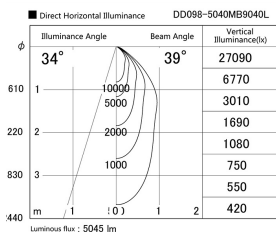

Item no. DD098-5040MB9040L

Series Name: Φ 150 Spark (Swallow Cone)

Installation	Recessed mount
Type	
Fixture wattage	48.5W
Beam angle	34 deg
Color Temp.	4000K
CRI	Ra>90
Luminous	5046 lm
Body	Die-cast aluminum alloy
Body finish	N/A
Trim finish	Black
Reflector finish	Mirror
IP Rate	IP20
Light source	COB module
Input Voltage	AC220~240V
Dimming Type	Non-Dimmable
Certificate	CE, CCC
Cut Hole	150mm

Height (Weight)	
65.3W	127 (1.4kg)
48.5W	127 (1.4kg)
44.3W	108 (1.2kg)
33.8W	108 (1.2kg)
30.3W	108 (1.2kg)
23.0W	78 (0.9kg)