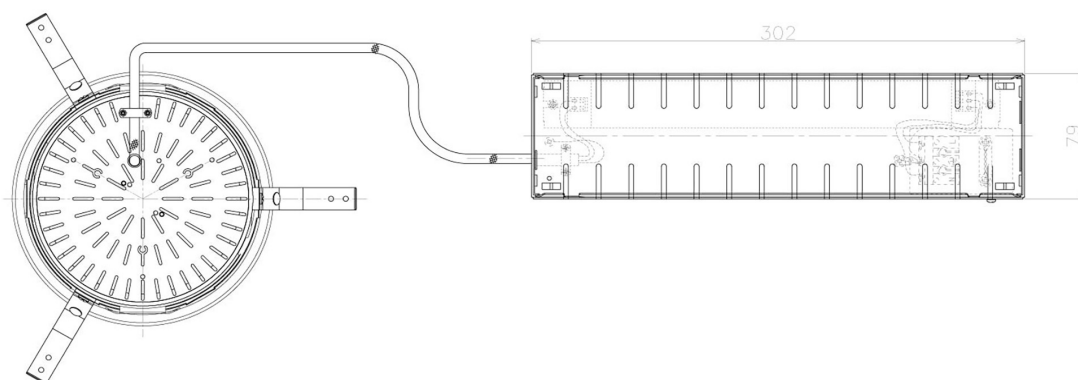

Item no. DD098-5040MB9040L

Series Name: Φ 150 Spark (Swallow Cone)

Installation	Recessed mount
Type	
Fixture wattage	48.5W
Beam angle	34 deg
Color Temp.	4000K
CRI	Ra>90
Luminous	5046 lm
Body	Die-cast aluminum alloy
Body finish	N/A
Trim finish	Black
Reflector finish	Mirror
IP Rate	IP20
Light source	COB module
Input Voltage	AC220~240V
Dimming Type	Non-Dimmable
Certificate	CE, CCC
Cut Hole	150mm

Height (Weight)	
65.3W	127 (1.4kg)
48.5W	127 (1.4kg)
44.3W	108 (1.2kg)
33.8W	108 (1.2kg)
30.3W	108 (1.2kg)
23.0W	78 (0.9kg)