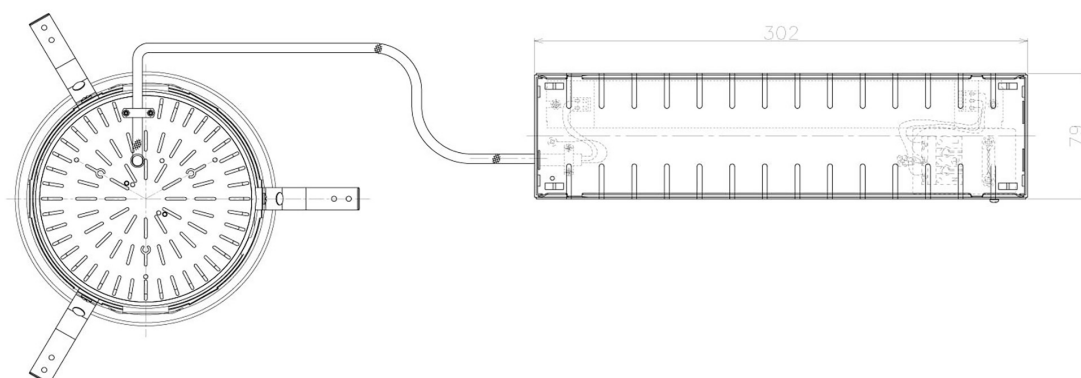

Item no. DD098-5060MB8527L

Series Name: Φ 150 Spark (Swallow Cone)

Installation	Recessed mount
Type	
Fixture wattage	48.5W
Beam angle	59 deg
Color Temp.	2700K
CRI	Ra>85
Luminous	4958 lm
Body	Die-cast aluminum alloy
Body finish	N/A
Trim finish	Black
Reflector finish	Mirror
IP Rate	IP20
Light source	COB module
Input Voltage	AC220~240V
Dimming Type	Non-Dimmable
Certificate	CE, CCC
Cut Hole	150mm

Height (Weight)	
65.3W	127 (1.4kg)
48.5W	127 (1.4kg)
44.3W	108 (1.2kg)
33.8W	108 (1.2kg)
30.3W	108 (1.2kg)
23.0W	78 (0.9kg)