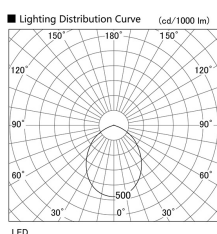

Item no. DD098-5060MB8527L

Series Name: Φ 150 Spark (Swallow Cone)

Installation	Recessed mount
Type	
Fixture wattage	48.5W
Beam angle	59 deg
Color Temp.	2700K
CRI	Ra>85
Luminous	4958 lm
Body	Die-cast aluminum alloy
Body finish	N/A
Trim finish	Black
Reflector finish	Mirror
IP Rate	IP20
Light source	COB module
Input Voltage	AC220~240V
Dimming Type	Non-Dimmable
Certificate	CE, CCC
Cut Hole	150mm

Height (Weight)	
65.3W	127 (1.4kg)
48.5W	127 (1.4kg)
44.3W	108 (1.2kg)
33.8W	108 (1.2kg)
30.3W	108 (1.2kg)
23.0W	78 (0.9kg)