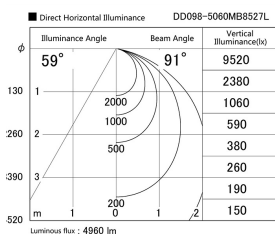

Item no. DD098-5060MB8527L

Series Name: Φ 150 Spark (Swallow Cone)

Installation	Recessed mount
Type	
Fixture wattage	48.5W
Beam angle	59 deg
Color Temp.	2700K
CRI	Ra>85
Luminous	4958 lm
Body	Die-cast aluminum alloy
Body finish	N/A
Trim finish	Black
Reflector finish	Mirror
IP Rate	IP20
Light source	COB module
Input Voltage	AC220~240V
Dimming Type	Non-Dimmable
Certificate	CE, CCC
Cut Hole	150mm

Height (Weight)	
65.3W	127 (1.4kg)
48.5W	127 (1.4kg)
44.3W	108 (1.2kg)
33.8W	108 (1.2kg)
30.3W	108 (1.2kg)
23.0W	78 (0.9kg)