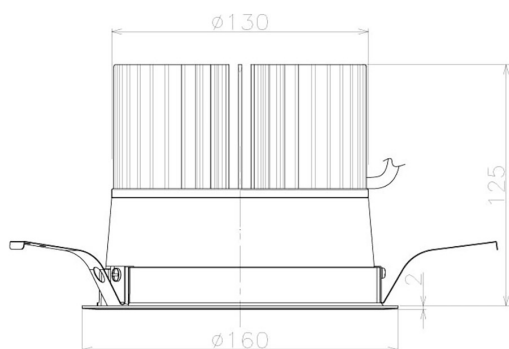

Item no. DD098-5060MB8527L

Series Name: Φ 150 Spark (Swallow Cone)

Installation	Recessed mount
Type	
Fixture wattage	48.5W
Beam angle	59 deg
Color Temp.	2700K
CRI	Ra>85
Luminous	4958 lm
Body	Die-cast aluminum alloy
Body finish	N/A
Trim finish	Black
Reflector finish	Mirror
IP Rate	IP20
Light source	COB module
Input Voltage	AC220~240V
Dimming Type	Non-Dimmable
Certificate	CE, CCC
Cut Hole	150mm

Height (Weight)	
65.3W	127 (1.4kg)
48.5W	127 (1.4kg)
44.3W	108 (1.2kg)
33.8W	108 (1.2kg)
30.3W	108 (1.2kg)
23.0W	78 (0.9kg)