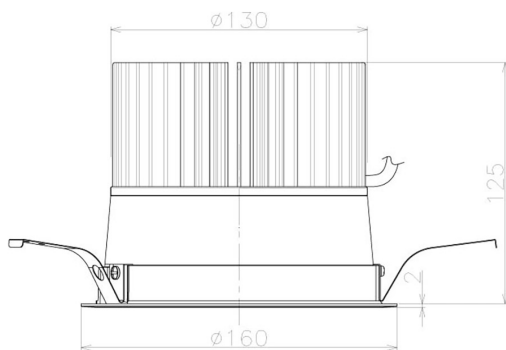

Item no. DD098-5060MB8530L

Series Name: Φ 150 Spark (Swallow Cone)

Installation	Recessed mount
Type	
Fixture wattage	48.5W
Beam angle	59 deg
Color Temp.	3000K
CRI	Ra>85
Luminous	5165 lm
Body	Die-cast aluminum alloy
Body finish	N/A
Trim finish	Black
Reflector finish	Mirror
IP Rate	IP20
Light source	COB module
Input Voltage	AC220~240V
Dimming Type	Non-Dimmable
Certificate	CE, CCC
Cut Hole	150mm

Height (Weight)	
65.3W	127 (1.4kg)
48.5W	127 (1.4kg)
44.3W	108 (1.2kg)
33.8W	108 (1.2kg)
30.3W	108 (1.2kg)
23.0W	78 (0.9kg)