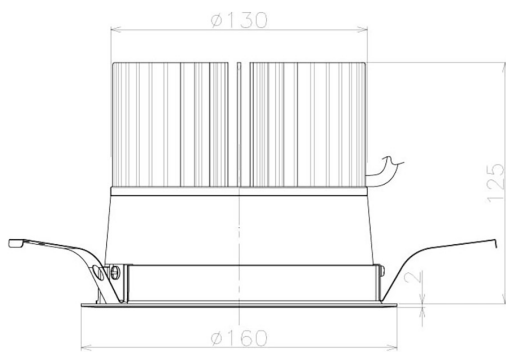

Item no. DD098-5060MB8530L

Series Name: Φ 150 Spark (Swallow Cone)

Installation	Recessed mount
Type	
Fixture wattage	48.5W
Beam angle	59 deg
Color Temp.	3000K
CRI	Ra>85
Luminous	5165 lm
Body	Die-cast aluminum alloy
Body finish	N/A
Trim finish	Black
Reflector finish	Mirror
IP Rate	IP20
Light source	COB module
Input Voltage	AC220~240V
Dimming Type	Non-Dimmable
Certificate	CE, CCC
Cut Hole	150mm

Height (Weight)	
65.3W	127 (1.4kg)
48.5W	127 (1.4kg)
44.3W	108 (1.2kg)
33.8W	108 (1.2kg)
30.3W	108 (1.2kg)
23.0W	78 (0.9kg)