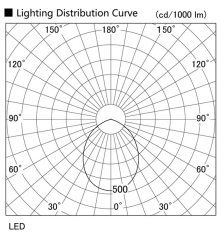

Item no. DD098-5060MB8530L

Series Name: Φ 150 Spark (Swallow Cone)

Installation	Recessed mount
Type	
Fixture wattage	48.5W
Beam angle	59 deg
Color Temp.	3000K
CRI	Ra>85
Luminous	5165 lm
Body	Die-cast aluminum alloy
Body finish	N/A
Trim finish	Black
Reflector finish	Mirror
IP Rate	IP20
Light source	COB module
Input Voltage	AC220~240V
Dimming Type	Non-Dimmable
Certificate	CE, CCC
Cut Hole	150mm

Height (Weight)	
65.3W	127 (1.4kg)
48.5W	127 (1.4kg)
44.3W	108 (1.2kg)
33.8W	108 (1.2kg)
30.3W	108 (1.2kg)
23.0W	78 (0.9kg)