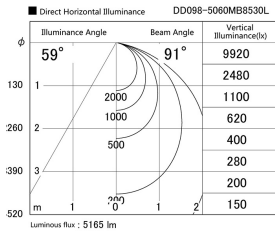

Item no. DD098-5060MB8530L

Series Name: Φ 150 Spark (Swallow Cone)

Installation	Recessed mount
Type	
Fixture wattage	48.5W
Beam angle	59 deg
Color Temp.	3000K
CRI	Ra>85
Luminous	5165 lm
Body	Die-cast aluminum alloy
Body finish	N/A
Trim finish	Black
Reflector finish	Mirror
IP Rate	IP20
Light source	COB module
Input Voltage	AC220~240V
Dimming Type	Non-Dimmable
Certificate	CE, CCC
Cut Hole	150mm

Height (Weight)	
65.3W	127 (1.4kg)
48.5W	127 (1.4kg)
44.3W	108 (1.2kg)
33.8W	108 (1.2kg)
30.3W	108 (1.2kg)
23.0W	78 (0.9kg)