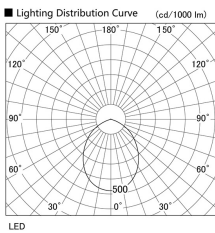

Item no. DD098-5060MB8530L

Series Name: Φ 150 Spark (Swallow Cone)

Installation	Recessed mount
Type	
Fixture wattage	48.5W
Beam angle	59 deg
Color Temp.	3000K
CRI	Ra>85
Luminous	5165 lm
Body	Die-cast aluminum alloy
Body finish	N/A
Trim finish	Black
Reflector finish	Mirror
IP Rate	IP20
Light source	COB module
Input Voltage	AC220~240V
Dimming Type	Non-Dimmable
Certificate	CE, CCC
Cut Hole	150mm

Height (Weight)	
65.3W	127 (1.4kg)
48.5W	127 (1.4kg)
44.3W	108 (1.2kg)
33.8W	108 (1.2kg)
30.3W	108 (1.2kg)
23.0W	78 (0.9kg)