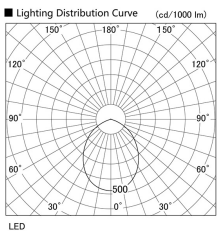

Item no. DD098-5060MB8535L

Series Name: Φ 150 Spark (Swallow Cone)

Installation	Recessed mount
Type	
Fixture wattage	48.5W
Beam angle	59 deg
Color Temp.	3500K
CRI	Ra>85
Luminous	5268 lm
Body	Die-cast aluminum alloy
Body finish	N/A
Trim finish	Black
Reflector finish	Mirror
IP Rate	IP20
Light source	COB module
Input Voltage	AC220~240V
Dimming Type	Non-Dimmable
Certificate	CE, CCC
Cut Hole	150mm

Height (Weight)	
65.3W	127 (1.4kg)
48.5W	127 (1.4kg)
44.3W	108 (1.2kg)
33.8W	108 (1.2kg)
30.3W	108 (1.2kg)
23.0W	78 (0.9kg)