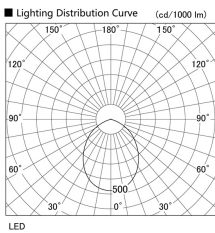

Item no. DD098-5060MB8535L

Series Name: Φ 150 Spark (Swallow Cone)

Installation	Recessed mount
Type	
Fixture wattage	48.5W
Beam angle	59 deg
Color Temp.	3500K
CRI	Ra>85
Luminous	5268 lm
Body	Die-cast aluminum alloy
Body finish	N/A
Trim finish	Black
Reflector finish	Mirror
IP Rate	IP20
Light source	COB module
Input Voltage	AC220~240V
Dimming Type	Non-Dimmable
Certificate	CE, CCC
Cut Hole	150mm

Height (Weight)	
65.3W	127 (1.4kg)
48.5W	127 (1.4kg)
44.3W	108 (1.2kg)
33.8W	108 (1.2kg)
30.3W	108 (1.2kg)
23.0W	78 (0.9kg)