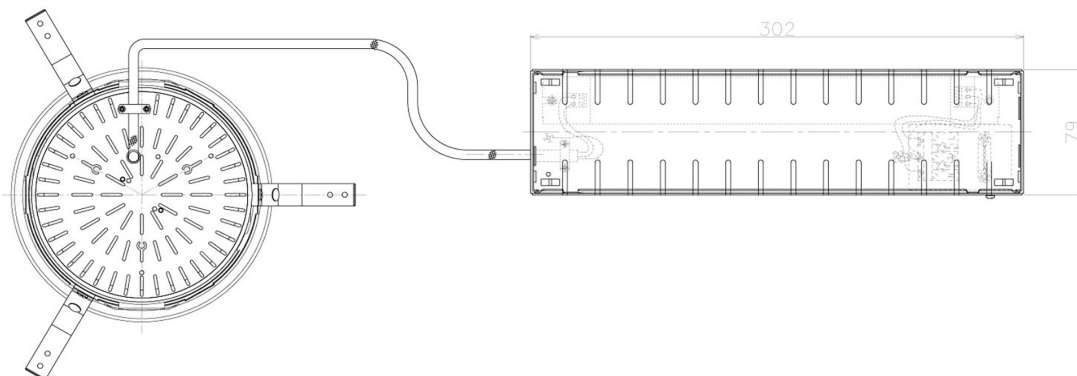

Item no. DD098-5060MB8535L

Series Name: Φ 150 Spark (Swallow Cone)

Installation	Recessed mount
Type	
Fixture wattage	48.5W
Beam angle	59 deg
Color Temp.	3500K
CRI	Ra>85
Luminous	5268 lm
Body	Die-cast aluminum alloy
Body finish	N/A
Trim finish	Black
Reflector finish	Mirror
IP Rate	IP20
Light source	COB module
Input Voltage	AC220~240V
Dimming Type	Non-Dimmable
Certificate	CE, CCC
Cut Hole	150mm

Height (Weight)	
65.3W	127 (1.4kg)
48.5W	127 (1.4kg)
44.3W	108 (1.2kg)
33.8W	108 (1.2kg)
30.3W	108 (1.2kg)
23.0W	78 (0.9kg)