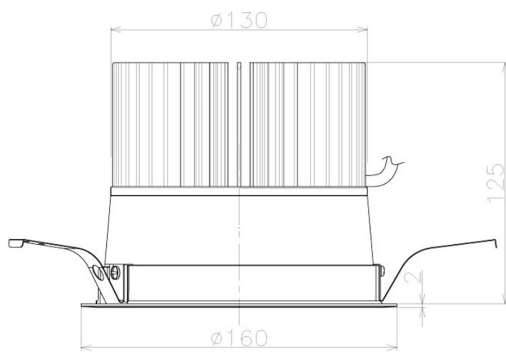

Item no. DD098-5060MB8535L

Series Name: Φ 150 Spark (Swallow Cone)

Installation	Recessed mount
Type	
Fixture wattage	48.5W
Beam angle	59 deg
Color Temp.	3500K
CRI	Ra>85
Luminous	5268 lm
Body	Die-cast aluminum alloy
Body finish	N/A
Trim finish	Black
Reflector finish	Mirror
IP Rate	IP20
Light source	COB module
Input Voltage	AC220~240V
Dimming Type	Non-Dimmable
Certificate	CE, CCC
Cut Hole	150mm

Height (Weight)	
65.3W	127 (1.4kg)
48.5W	127 (1.4kg)
44.3W	108 (1.2kg)
33.8W	108 (1.2kg)
30.3W	108 (1.2kg)
23.0W	78 (0.9kg)