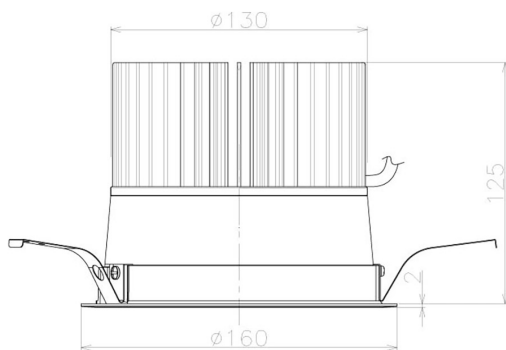

Item no. DD098-5060MB8535L

Series Name: Φ 150 Spark (Swallow Cone)

Installation	Recessed mount
Type	
Fixture wattage	48.5W
Beam angle	59 deg
Color Temp.	3500K
CRI	Ra>85
Luminous	5268 lm
Body	Die-cast aluminum alloy
Body finish	N/A
Trim finish	Black
Reflector finish	Mirror
IP Rate	IP20
Light source	COB module
Input Voltage	AC220~240V
Dimming Type	Non-Dimmable
Certificate	CE, CCC
Cut Hole	150mm

Height (Weight)	
65.3W	127 (1.4kg)
48.5W	127 (1.4kg)
44.3W	108 (1.2kg)
33.8W	108 (1.2kg)
30.3W	108 (1.2kg)
23.0W	78 (0.9kg)