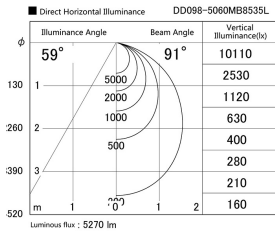

Item no. DD098-5060MB8535L

Series Name: Φ 150 Spark (Swallow Cone)

Installation	Recessed mount
Type	
Fixture wattage	48.5W
Beam angle	59 deg
Color Temp.	3500K
CRI	Ra>85
Luminous	5268 lm
Body	Die-cast aluminum alloy
Body finish	N/A
Trim finish	Black
Reflector finish	Mirror
IP Rate	IP20
Light source	COB module
Input Voltage	AC220~240V
Dimming Type	Non-Dimmable
Certificate	CE, CCC
Cut Hole	150mm

Height (Weight)	
65.3W	127 (1.4kg)
48.5W	127 (1.4kg)
44.3W	108 (1.2kg)
33.8W	108 (1.2kg)
30.3W	108 (1.2kg)
23.0W	78 (0.9kg)