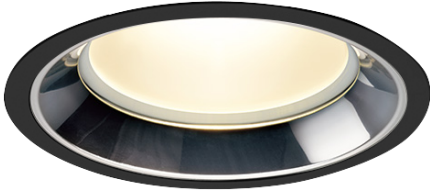

Item no. DD098-5060MB8535L

Series Name: Φ 150 Spark (Swallow Cone)

Installation	Recessed mount
Type	
Fixture wattage	48.5W
Beam angle	59 deg
Color Temp.	3500K
CRI	Ra>85
Luminous	5268 lm
Body	Die-cast aluminum alloy
Body finish	N/A
Trim finish	Black
Reflector finish	Mirror
IP Rate	IP20
Light source	COB module
Input Voltage	AC220~240V
Dimming Type	Non-Dimmable
Certificate	CE, CCC
Cut Hole	150mm