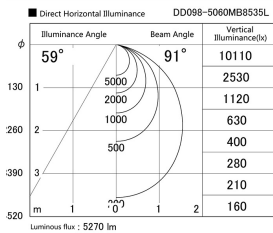

Item no. DD098-5060MB8535L

Series Name: Φ 150 Spark (Swallow Cone)

Installation	Recessed mount
Type	
Fixture wattage	48.5W
Beam angle	59 deg
Color Temp.	3500K
CRI	Ra>85
Luminous	5268 lm
Body	Die-cast aluminum alloy
Body finish	N/A
Trim finish	Black
Reflector finish	Mirror
IP Rate	IP20
Light source	COB module
Input Voltage	AC220~240V
Dimming Type	Non-Dimmable
Certificate	CE, CCC
Cut Hole	150mm

Height (Weight)	
65.3W	127 (1.4kg)
48.5W	127 (1.4kg)
44.3W	108 (1.2kg)
33.8W	108 (1.2kg)
30.3W	108 (1.2kg)
23.0W	78 (0.9kg)