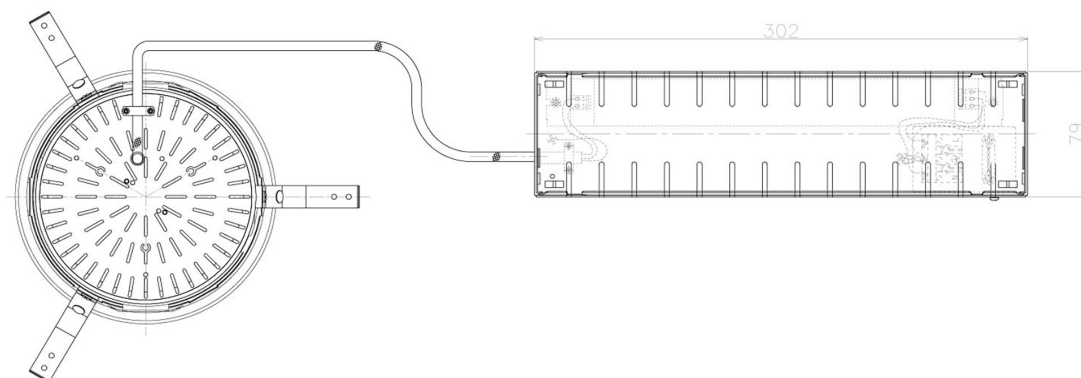

Item no. DD098-5060MB8540L

Series Name:  $\Phi$ 150 Spark (Swallow Cone)

Installation	Recessed mount
Type	$\Phi$ 150 Spark (Swallow Cone)
Fixture wattage	48.5W
Beam angle	59 deg
Color Temp.	4000K
CRI	Ra>85
Luminous	5320 lm
Body	Die-cast aluminum alloy
Body finish	N/A
Trim finish	Black
Reflector finish	Mirror
IP Rate	IP20
Light source	COB module
Input Voltage	AC220~240V
Dimming Type	Non-Dimmable
Certificate	CE, CCC
Cut Hole	150mm

Height (Weight)	
65.3W	127 (1.4kg)
48.5W	127 (1.4kg)
44.3W	108 (1.2kg)
33.8W	108 (1.2kg)
30.3W	108 (1.2kg)
23.0W	78 (0.9kg)