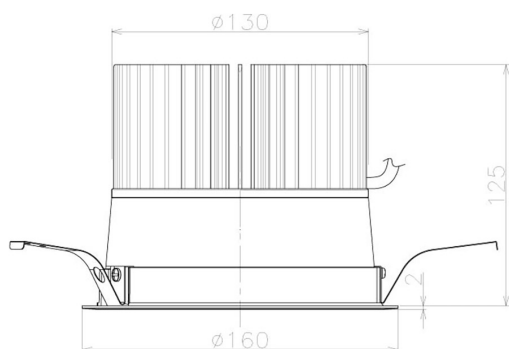

Item no. DD098-5060MB8540L

Series Name:  $\Phi$ 150 Spark (Swallow Cone)

Installation	Recessed mount
Type	$\Phi$ 150 Spark (Swallow Cone)
Fixture wattage	48.5W
Beam angle	59 deg
Color Temp.	4000K
CRI	Ra>85
Luminous	5320 lm
Body	Die-cast aluminum alloy
Body finish	N/A
Trim finish	Black
Reflector finish	Mirror
IP Rate	IP20
Light source	COB module
Input Voltage	AC220~240V
Dimming Type	Non-Dimmable
Certificate	CE, CCC
Cut Hole	150mm

Height (Weight)	
65.3W	127 (1.4kg)
48.5W	127 (1.4kg)
44.3W	108 (1.2kg)
33.8W	108 (1.2kg)
30.3W	108 (1.2kg)
23.0W	78 (0.9kg)