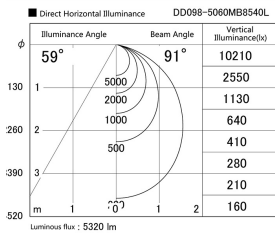

Item no. DD098-5060MB8540L

Series Name: Φ 150 Spark (Swallow Cone)

Installation	Recessed mount
Type	
Fixture wattage	48.5W
Beam angle	59 deg
Color Temp.	4000K
CRI	Ra>85
Luminous	5320 lm
Body	Die-cast aluminum alloy
Body finish	N/A
Trim finish	Black
Reflector finish	Mirror
IP Rate	IP20
Light source	COB module
Input Voltage	AC220~240V
Dimming Type	Non-Dimmable
Certificate	CE, CCC
Cut Hole	150mm

Height (Weight)	
65.3W	127 (1.4kg)
48.5W	127 (1.4kg)
44.3W	108 (1.2kg)
33.8W	108 (1.2kg)
30.3W	108 (1.2kg)
23.0W	78 (0.9kg)