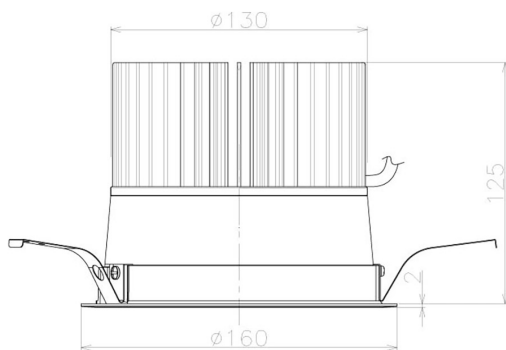

Item no. DD098-5060MB8540L

Series Name: Φ 150 Spark (Swallow Cone)

Installation	Recessed mount
Type	
Fixture wattage	48.5W
Beam angle	59 deg
Color Temp.	4000K
CRI	Ra>85
Luminous	5320 lm
Body	Die-cast aluminum alloy
Body finish	N/A
Trim finish	Black
Reflector finish	Mirror
IP Rate	IP20
Light source	COB module
Input Voltage	AC220~240V
Dimming Type	Non-Dimmable
Certificate	CE, CCC
Cut Hole	150mm

Height (Weight)	
65.3W	127 (1.4kg)
48.5W	127 (1.4kg)
44.3W	108 (1.2kg)
33.8W	108 (1.2kg)
30.3W	108 (1.2kg)
23.0W	78 (0.9kg)