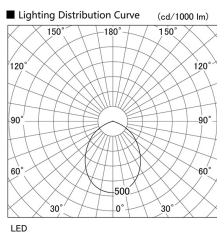

Item no. DD098-5060MB8540L

Series Name: Φ 150 Spark (Swallow Cone)

Installation	Recessed mount
Type	
Fixture wattage	48.5W
Beam angle	59 deg
Color Temp.	4000K
CRI	Ra>85
Luminous	5320 lm
Body	Die-cast aluminum alloy
Body finish	N/A
Trim finish	Black
Reflector finish	Mirror
IP Rate	IP20
Light source	COB module
Input Voltage	AC220~240V
Dimming Type	Non-Dimmable
Certificate	CE, CCC
Cut Hole	150mm

Height (Weight)	
65.3W	127 (1.4kg)
48.5W	127 (1.4kg)
44.3W	108 (1.2kg)
33.8W	108 (1.2kg)
30.3W	108 (1.2kg)
23.0W	78 (0.9kg)