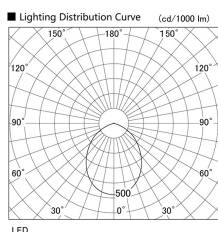

Item no. DD098-5060MB8540L

Series Name:  $\Phi$ 150 Spark (Swallow Cone)

Installation	Recessed mount
Type	$\Phi$ 150 Spark (Swallow Cone)
Fixture wattage	48.5W
Beam angle	59 deg
Color Temp.	4000K
CRI	Ra>85
Luminous	5320 lm
Body	Die-cast aluminum alloy
Body finish	N/A
Trim finish	Black
Reflector finish	Mirror
IP Rate	IP20
Light source	COB module
Input Voltage	AC220~240V
Dimming Type	Non-Dimmable
Certificate	CE, CCC
Cut Hole	150mm

Height (Weight)	
65.3W	127 (1.4kg)
48.5W	127 (1.4kg)
44.3W	108 (1.2kg)
33.8W	108 (1.2kg)
30.3W	108 (1.2kg)
23.0W	78 (0.9kg)