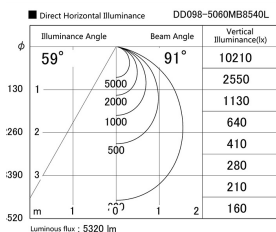

Item no. DD098-5060MB8540L

Series Name:  $\Phi$ 150 Spark (Swallow Cone)

Installation	Recessed mount
Type	$\Phi$ 150 Spark (Swallow Cone)
Fixture wattage	48.5W
Beam angle	59 deg
Color Temp.	4000K
CRI	Ra>85
Luminous	5320 lm
Body	Die-cast aluminum alloy
Body finish	N/A
Trim finish	Black
Reflector finish	Mirror
IP Rate	IP20
Light source	COB module
Input Voltage	AC220~240V
Dimming Type	Non-Dimmable
Certificate	CE, CCC
Cut Hole	150mm

Height (Weight)	
65.3W	127 (1.4kg)
48.5W	127 (1.4kg)
44.3W	108 (1.2kg)
33.8W	108 (1.2kg)
30.3W	108 (1.2kg)
23.0W	78 (0.9kg)