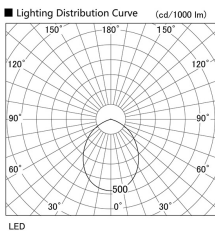

Item no. DD098-5060MB9027L

Series Name: Φ 150 Spark (Swallow Cone)

Installation	Recessed mount
Type	
Fixture wattage	48.5W
Beam angle	59 deg
Color Temp.	2700K
CRI	Ra>90
Luminous	4508 lm
Body	Die-cast aluminum alloy
Body finish	N/A
Trim finish	Black
Reflector finish	Mirror
IP Rate	IP20
Light source	COB module
Input Voltage	AC220~240V
Dimming Type	Non-Dimmable
Certificate	CE, CCC
Cut Hole	150mm

Height (Weight)	
65.3W	127 (1.4kg)
48.5W	127 (1.4kg)
44.3W	108 (1.2kg)
33.8W	108 (1.2kg)
30.3W	108 (1.2kg)
23.0W	78 (0.9kg)