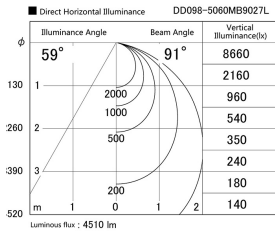

Item no. DD098-5060MB9027L

Series Name: Φ 150 Spark (Swallow Cone)

Installation	Recessed mount
Type	
Fixture wattage	48.5W
Beam angle	59 deg
Color Temp.	2700K
CRI	Ra>90
Luminous	4508 lm
Body	Die-cast aluminum alloy
Body finish	N/A
Trim finish	Black
Reflector finish	Mirror
IP Rate	IP20
Light source	COB module
Input Voltage	AC220~240V
Dimming Type	Non-Dimmable
Certificate	CE, CCC
Cut Hole	150mm

Height (Weight)	
65.3W	127 (1.4kg)
48.5W	127 (1.4kg)
44.3W	108 (1.2kg)
33.8W	108 (1.2kg)
30.3W	108 (1.2kg)
23.0W	78 (0.9kg)