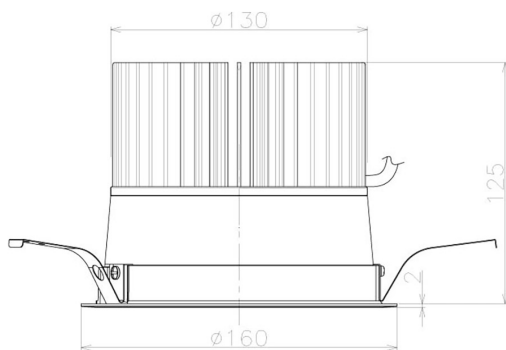

Item no. DD098-5060MB9027L

Series Name: Φ 150 Spark (Swallow Cone)

Installation	Recessed mount
Type	
Fixture wattage	48.5W
Beam angle	59 deg
Color Temp.	2700K
CRI	Ra>90
Luminous	4508 lm
Body	Die-cast aluminum alloy
Body finish	N/A
Trim finish	Black
Reflector finish	Mirror
IP Rate	IP20
Light source	COB module
Input Voltage	AC220~240V
Dimming Type	Non-Dimmable
Certificate	CE, CCC
Cut Hole	150mm

Height (Weight)	
65.3W	127 (1.4kg)
48.5W	127 (1.4kg)
44.3W	108 (1.2kg)
33.8W	108 (1.2kg)
30.3W	108 (1.2kg)
23.0W	78 (0.9kg)