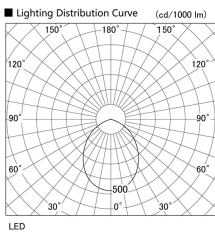

Item no. DD098-5060MB9030L

Series Name: Φ 150 Spark (Swallow Cone)

Installation	Recessed mount
Type	
Fixture wattage	48.5W
Beam angle	59 deg
Color Temp.	3000K
CRI	Ra>90
Luminous	4696 lm
Body	Die-cast aluminum alloy
Body finish	N/A
Trim finish	Black
Reflector finish	Mirror
IP Rate	IP20
Light source	COB module
Input Voltage	AC220~240V
Dimming Type	Non-Dimmable
Certificate	CE, CCC
Cut Hole	150mm

Height (Weight)	
65.3W	127 (1.4kg)
48.5W	127 (1.4kg)
44.3W	108 (1.2kg)
33.8W	108 (1.2kg)
30.3W	108 (1.2kg)
23.0W	78 (0.9kg)