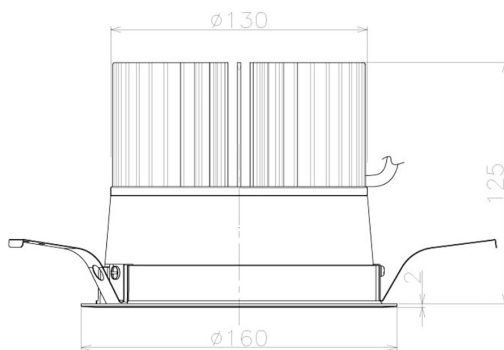

Item no. DD098-5060MB9030L

Series Name: Φ 150 Spark (Swallow Cone)

Installation	Recessed mount
Type	
Fixture wattage	48.5W
Beam angle	59 deg
Color Temp.	3000K
CRI	Ra>90
Luminous	4696 lm
Body	Die-cast aluminum alloy
Body finish	N/A
Trim finish	Black
Reflector finish	Mirror
IP Rate	IP20
Light source	COB module
Input Voltage	AC220~240V
Dimming Type	Non-Dimmable
Certificate	CE, CCC
Cut Hole	150mm

Height (Weight)	
65.3W	127 (1.4kg)
48.5W	127 (1.4kg)
44.3W	108 (1.2kg)
33.8W	108 (1.2kg)
30.3W	108 (1.2kg)
23.0W	78 (0.9kg)