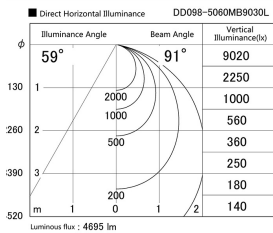

Item no. DD098-5060MB9030L

Series Name: Φ 150 Spark (Swallow Cone)

Installation	Recessed mount
Type	
Fixture wattage	48.5W
Beam angle	59 deg
Color Temp.	3000K
CRI	Ra>90
Luminous	4696 lm
Body	Die-cast aluminum alloy
Body finish	N/A
Trim finish	Black
Reflector finish	Mirror
IP Rate	IP20
Light source	COB module
Input Voltage	AC220~240V
Dimming Type	Non-Dimmable
Certificate	CE, CCC
Cut Hole	150mm

Height (Weight)	
65.3W	127 (1.4kg)
48.5W	127 (1.4kg)
44.3W	108 (1.2kg)
33.8W	108 (1.2kg)
30.3W	108 (1.2kg)
23.0W	78 (0.9kg)