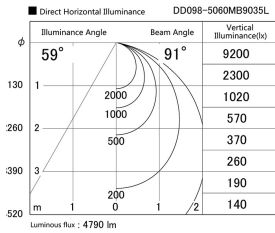

Item no. DD098-5060MB9035L

Series Name:  $\Phi 150$  Spark (Swallow Cone)

Installation	Recessed mount
Type	$\Phi 150$ Spark (Swallow Cone)
Fixture wattage	48.5W
Beam angle	59 deg
Color Temp.	3500K
CRI	Ra>90
Luminous	4790 lm
Body	Die-cast aluminum alloy
Body finish	N/A
Trim finish	Black
Reflector finish	Mirror
IP Rate	IP20
Light source	COB module
Input Voltage	AC220~240V
Dimming Type	Non-Dimmable
Certificate	CE, CCC
Cut Hole	150mm

Height (Weight)	
65.3W	127 (1.4kg)
48.5W	127 (1.4kg)
44.3W	108 (1.2kg)
33.8W	108 (1.2kg)
30.3W	108 (1.2kg)
23.0W	78 (0.9kg)