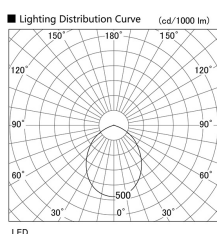

Item no. DD098-5060MB9035L

Series Name: Φ 150 Spark (Swallow Cone)

Installation	Recessed mount
Type	
Fixture wattage	48.5W
Beam angle	59 deg
Color Temp.	3500K
CRI	Ra>90
Luminous	4790 lm
Body	Die-cast aluminum alloy
Body finish	N/A
Trim finish	Black
Reflector finish	Mirror
IP Rate	IP20
Light source	COB module
Input Voltage	AC220~240V
Dimming Type	Non-Dimmable
Certificate	CE, CCC
Cut Hole	150mm

Height (Weight)	
65.3W	127 (1.4kg)
48.5W	127 (1.4kg)
44.3W	108 (1.2kg)
33.8W	108 (1.2kg)
30.3W	108 (1.2kg)
23.0W	78 (0.9kg)