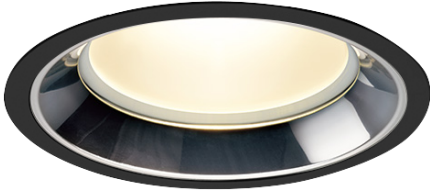

Item no. DD098-5060MB9035L

Series Name:  $\Phi 150$  Spark (Swallow Cone)

Installation	Recessed mount
Type	$\Phi 150$ Spark (Swallow Cone)
Fixture wattage	48.5W
Beam angle	59 deg
Color Temp.	3500K
CRI	Ra>90
Luminous	4790 lm
Body	Die-cast aluminum alloy
Body finish	N/A
Trim finish	Black
Reflector finish	Mirror
IP Rate	IP20
Light source	COB module
Input Voltage	AC220~240V
Dimming Type	Non-Dimmable
Certificate	CE, CCC
Cut Hole	150mm