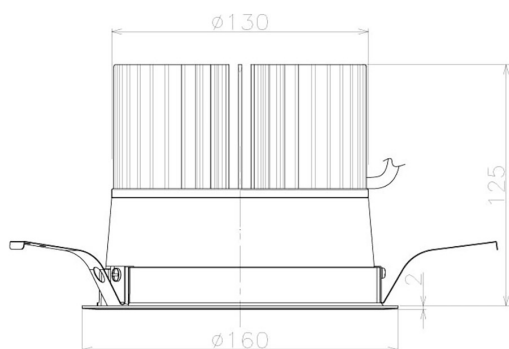

Item no. DD098-5060MB9035L

Series Name: Φ 150 Spark (Swallow Cone)

Installation	Recessed mount
Type	
Fixture wattage	48.5W
Beam angle	59 deg
Color Temp.	3500K
CRI	Ra>90
Luminous	4790 lm
Body	Die-cast aluminum alloy
Body finish	N/A
Trim finish	Black
Reflector finish	Mirror
IP Rate	IP20
Light source	COB module
Input Voltage	AC220~240V
Dimming Type	Non-Dimmable
Certificate	CE, CCC
Cut Hole	150mm

Height (Weight)	
65.3W	127 (1.4kg)
48.5W	127 (1.4kg)
44.3W	108 (1.2kg)
33.8W	108 (1.2kg)
30.3W	108 (1.2kg)
23.0W	78 (0.9kg)