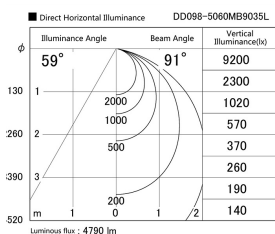

Item no. DD098-5060MB9035L

Series Name: Φ 150 Spark (Swallow Cone)

Installation	Recessed mount
Type	
Fixture wattage	48.5W
Beam angle	59 deg
Color Temp.	3500K
CRI	Ra>90
Luminous	4790 lm
Body	Die-cast aluminum alloy
Body finish	N/A
Trim finish	Black
Reflector finish	Mirror
IP Rate	IP20
Light source	COB module
Input Voltage	AC220~240V
Dimming Type	Non-Dimmable
Certificate	CE, CCC
Cut Hole	150mm

Height (Weight)	
65.3W	127 (1.4kg)
48.5W	127 (1.4kg)
44.3W	108 (1.2kg)
33.8W	108 (1.2kg)
30.3W	108 (1.2kg)
23.0W	78 (0.9kg)