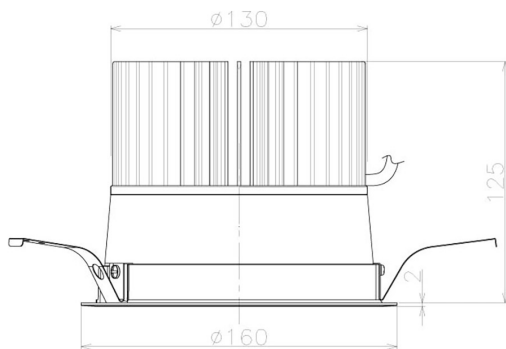

Item no. DD098-5060MB9035L

Series Name:  $\Phi 150$  Spark (Swallow Cone)

Installation	Recessed mount
Type	$\Phi 150$ Spark (Swallow Cone)
Fixture wattage	48.5W
Beam angle	59 deg
Color Temp.	3500K
CRI	Ra>90
Luminous	4790 lm
Body	Die-cast aluminum alloy
Body finish	N/A
Trim finish	Black
Reflector finish	Mirror
IP Rate	IP20
Light source	COB module
Input Voltage	AC220~240V
Dimming Type	Non-Dimmable
Certificate	CE, CCC
Cut Hole	150mm

Height (Weight)	
65.3W	127 (1.4kg)
48.5W	127 (1.4kg)
44.3W	108 (1.2kg)
33.8W	108 (1.2kg)
30.3W	108 (1.2kg)
23.0W	78 (0.9kg)