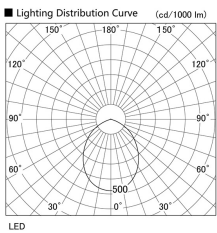

Item no. DD098-5060MB9035L

Series Name:  $\Phi 150$  Spark (Swallow Cone)

Installation	Recessed mount
Type	$\Phi 150$ Spark (Swallow Cone)
Fixture wattage	48.5W
Beam angle	59 deg
Color Temp.	3500K
CRI	Ra>90
Luminous	4790 lm
Body	Die-cast aluminum alloy
Body finish	N/A
Trim finish	Black
Reflector finish	Mirror
IP Rate	IP20
Light source	COB module
Input Voltage	AC220~240V
Dimming Type	Non-Dimmable
Certificate	CE, CCC
Cut Hole	150mm

Height (Weight)	
65.3W	127 (1.4kg)
48.5W	127 (1.4kg)
44.3W	108 (1.2kg)
33.8W	108 (1.2kg)
30.3W	108 (1.2kg)
23.0W	78 (0.9kg)