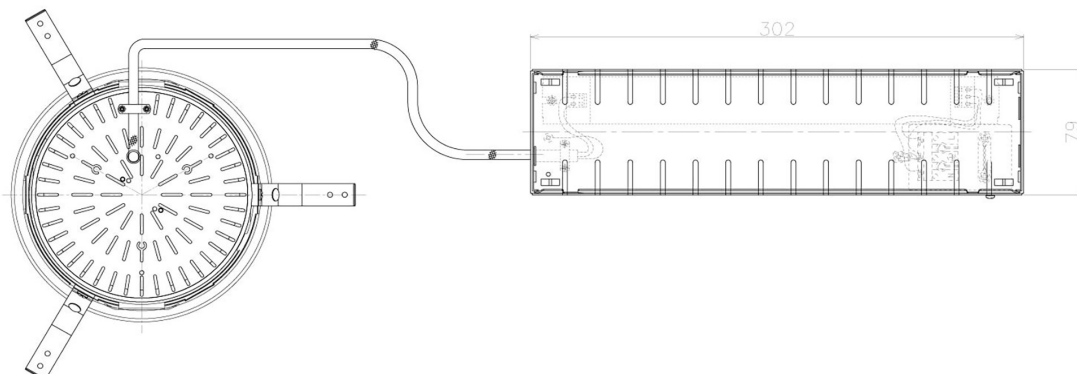

Item no. DD098-5060MB9035L

Series Name:  $\Phi 150$  Spark (Swallow Cone)

Installation	Recessed mount
Type	$\Phi 150$ Spark (Swallow Cone)
Fixture wattage	48.5W
Beam angle	59 deg
Color Temp.	3500K
CRI	Ra>90
Luminous	4790 lm
Body	Die-cast aluminum alloy
Body finish	N/A
Trim finish	Black
Reflector finish	Mirror
IP Rate	IP20
Light source	COB module
Input Voltage	AC220~240V
Dimming Type	Non-Dimmable
Certificate	CE, CCC
Cut Hole	150mm

Height (Weight)	
65.3W	127 (1.4kg)
48.5W	127 (1.4kg)
44.3W	108 (1.2kg)
33.8W	108 (1.2kg)
30.3W	108 (1.2kg)
23.0W	78 (0.9kg)