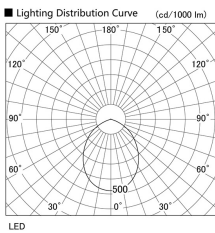

Item no. DD098-5060MB9040L

Series Name:  $\Phi$ 150 Spark (Swallow Cone)

Installation	Recessed mount
Type	
Fixture wattage	48.5W
Beam angle	59 deg
Color Temp.	4000K
CRI	Ra>90
Luminous	4837 lm
Body	Die-cast aluminum alloy
Body finish	N/A
Trim finish	Black
Reflector finish	Mirror
IP Rate	IP20
Light source	COB module
Input Voltage	AC220~240V
Dimming Type	Non-Dimmable
Certificate	CE, CCC
Cut Hole	150mm

Height (Weight)	
65.3W	127 (1.4kg)
48.5W	127 (1.4kg)
44.3W	108 (1.2kg)
33.8W	108 (1.2kg)
30.3W	108 (1.2kg)
23.0W	78 (0.9kg)