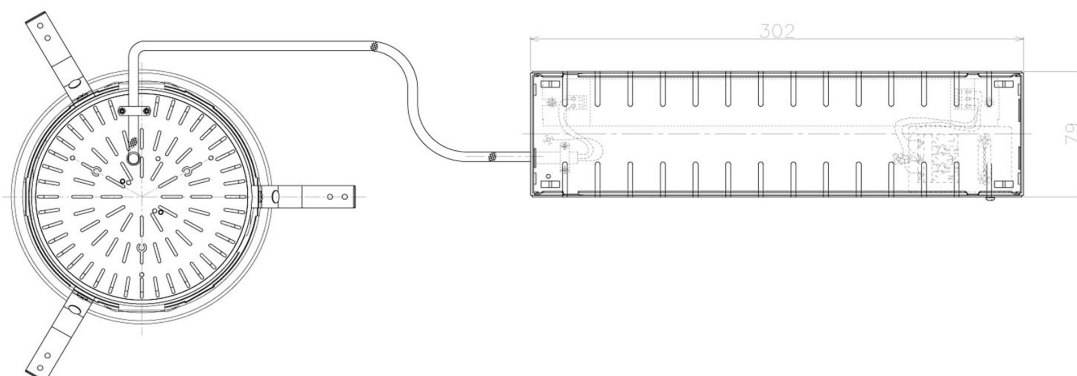

Item no. DD098-5060MB9040L

Series Name:  $\Phi$ 150 Spark (Swallow Cone)

Installation	Recessed mount
Type	
Fixture wattage	48.5W
Beam angle	59 deg
Color Temp.	4000K
CRI	Ra>90
Luminous	4837 lm
Body	Die-cast aluminum alloy
Body finish	N/A
Trim finish	Black
Reflector finish	Mirror
IP Rate	IP20
Light source	COB module
Input Voltage	AC220~240V
Dimming Type	Non-Dimmable
Certificate	CE, CCC
Cut Hole	150mm

Height (Weight)	
65.3W	127 (1.4kg)
48.5W	127 (1.4kg)
44.3W	108 (1.2kg)
33.8W	108 (1.2kg)
30.3W	108 (1.2kg)
23.0W	78 (0.9kg)