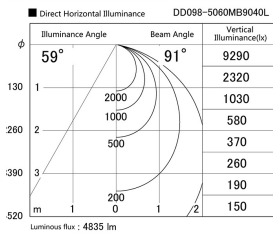

Item no. DD098-5060MB9040L

Series Name:  $\Phi$ 150 Spark (Swallow Cone)

Installation	Recessed mount
Type	
Fixture wattage	48.5W
Beam angle	59 deg
Color Temp.	4000K
CRI	Ra>90
Luminous	4837 lm
Body	Die-cast aluminum alloy
Body finish	N/A
Trim finish	Black
Reflector finish	Mirror
IP Rate	IP20
Light source	COB module
Input Voltage	AC220~240V
Dimming Type	Non-Dimmable
Certificate	CE, CCC
Cut Hole	150mm

Height (Weight)	
65.3W	127 (1.4kg)
48.5W	127 (1.4kg)
44.3W	108 (1.2kg)
33.8W	108 (1.2kg)
30.3W	108 (1.2kg)
23.0W	78 (0.9kg)