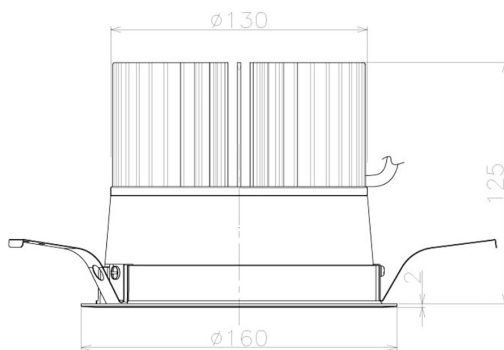

Item no. DD098-5060MB9040L

Series Name:  $\Phi$ 150 Spark (Swallow Cone)

Installation	Recessed mount
Type	
Fixture wattage	48.5W
Beam angle	59 deg
Color Temp.	4000K
CRI	Ra>90
Luminous	4837 lm
Body	Die-cast aluminum alloy
Body finish	N/A
Trim finish	Black
Reflector finish	Mirror
IP Rate	IP20
Light source	COB module
Input Voltage	AC220~240V
Dimming Type	Non-Dimmable
Certificate	CE, CCC
Cut Hole	150mm

Height (Weight)	
65.3W	127 (1.4kg)
48.5W	127 (1.4kg)
44.3W	108 (1.2kg)
33.8W	108 (1.2kg)
30.3W	108 (1.2kg)
23.0W	78 (0.9kg)