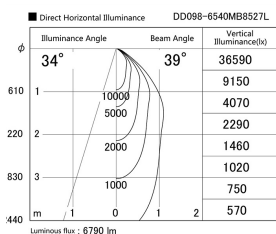

Item no. DD098-6540MB8527L

Series Name: Φ 150 Spark (Swallow Cone)

Installation	Recessed mount
Type	Φ 150 Spark (Swallow Cone)
Fixture wattage	65.3W
Beam angle	34 deg
Color Temp.	2700K
CRI	Ra>85
Luminous	6790 lm
Body	Die-cast aluminum alloy
Body finish	N/A
Trim finish	Black
Reflector finish	Mirror
IP Rate	IP20
Light source	COB module
Input Voltage	AC220~240V
Dimming Type	Non-Dimmable
Certificate	CE, CCC
Cut Hole	150mm

Height (Weight)	
65.3W	127 (1.4kg)
48.5W	127 (1.4kg)
44.3W	108 (1.2kg)
33.8W	108 (1.2kg)
30.3W	108 (1.2kg)
23.0W	78 (0.9kg)