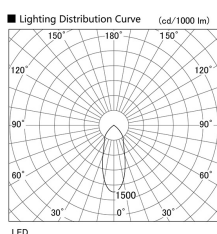

Item no. DD098-6540MB8527L

Series Name: Φ 150 Spark (Swallow Cone)

Installation	Recessed mount
Type	Φ 150 Spark (Swallow Cone)
Fixture wattage	65.3W
Beam angle	34 deg
Color Temp.	2700K
CRI	Ra>85
Luminous	6790 lm
Body	Die-cast aluminum alloy
Body finish	N/A
Trim finish	Black
Reflector finish	Mirror
IP Rate	IP20
Light source	COB module
Input Voltage	AC220~240V
Dimming Type	Non-Dimmable
Certificate	CE, CCC
Cut Hole	150mm

Height (Weight)	
65.3W	127 (1.4kg)
48.5W	127 (1.4kg)
44.3W	108 (1.2kg)
33.8W	108 (1.2kg)
30.3W	108 (1.2kg)
23.0W	78 (0.9kg)