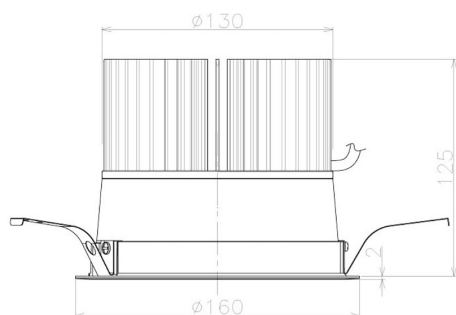

Item no. DD098-6540MB8527L

Series Name: Φ 150 Spark (Swallow Cone)

Installation	Recessed mount
Type	Φ 150 Spark (Swallow Cone)
Fixture wattage	65.3W
Beam angle	34 deg
Color Temp.	2700K
CRI	Ra>85
Luminous	6790 lm
Body	Die-cast aluminum alloy
Body finish	N/A
Trim finish	Black
Reflector finish	Mirror
IP Rate	IP20
Light source	COB module
Input Voltage	AC220~240V
Dimming Type	Non-Dimmable
Certificate	CE, CCC
Cut Hole	150mm

Height (Weight)	
65.3W	127 (1.4kg)
48.5W	127 (1.4kg)
44.3W	108 (1.2kg)
33.8W	108 (1.2kg)
30.3W	108 (1.2kg)
23.0W	78 (0.9kg)