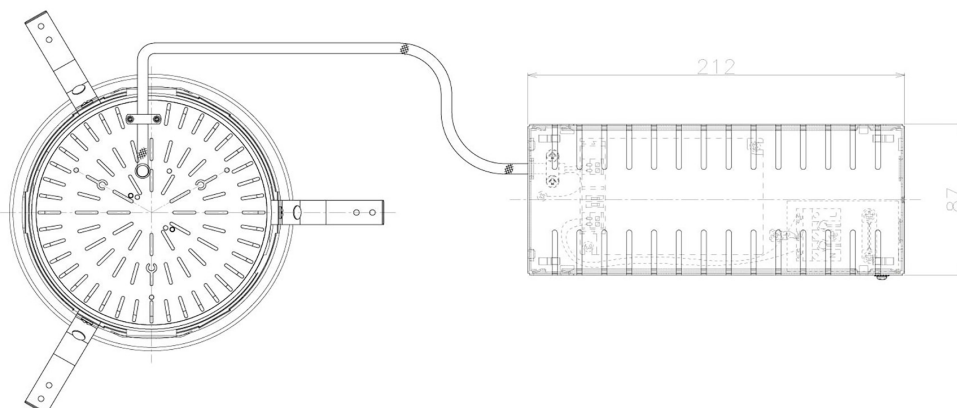

Item no. DD098-6540MB8527L

Series Name: Φ 150 Spark (Swallow Cone)

Installation	Recessed mount
Type	Φ 150 Spark (Swallow Cone)
Fixture wattage	65.3W
Beam angle	34 deg
Color Temp.	2700K
CRI	Ra>85
Luminous	6790 lm
Body	Die-cast aluminum alloy
Body finish	N/A
Trim finish	Black
Reflector finish	Mirror
IP Rate	IP20
Light source	COB module
Input Voltage	AC220~240V
Dimming Type	Non-Dimmable
Certificate	CE, CCC
Cut Hole	150mm

Height (Weight)	
65.3W	127 (1.4kg)
48.5W	127 (1.4kg)
44.3W	108 (1.2kg)
33.8W	108 (1.2kg)
30.3W	108 (1.2kg)
23.0W	78 (0.9kg)