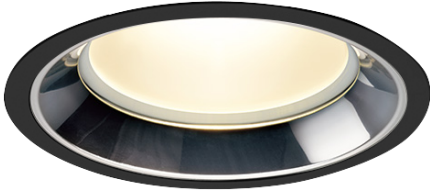

Item no. DD098-6540MB8530L

Series Name: Φ 150 Spark (Swallow Cone)

Installation	Recessed mount
Type	Φ 150 Spark (Swallow Cone)
Fixture wattage	65.3W
Beam angle	34 deg
Color Temp.	3000K
CRI	Ra>85
Luminous	7073 lm
Body	Die-cast aluminum alloy
Body finish	N/A
Trim finish	Black
Reflector finish	Mirror
IP Rate	IP20
Light source	COB module
Input Voltage	AC220~240V
Dimming Type	Non-Dimmable
Certificate	CE, CCC
Cut Hole	150mm