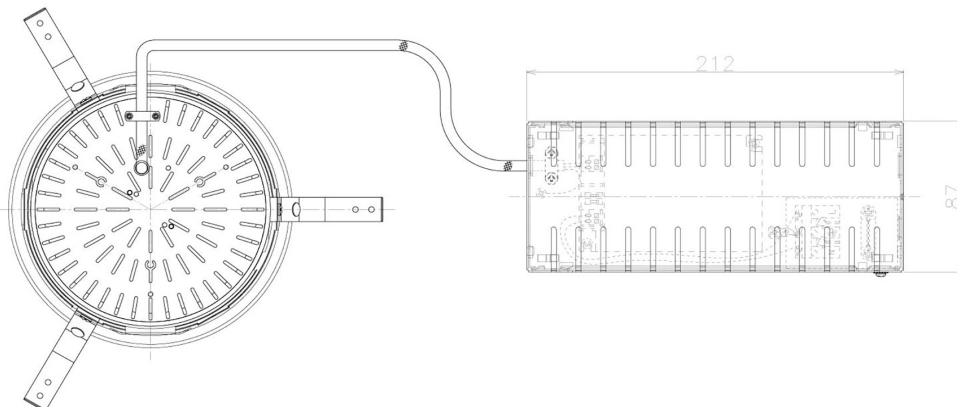

Item no. DD098-6540MB8530L

Series Name: Φ 150 Spark (Swallow Cone)

Installation	Recessed mount
Type	Φ 150 Spark (Swallow Cone)
Fixture wattage	65.3W
Beam angle	34 deg
Color Temp.	3000K
CRI	Ra>85
Luminous	7073 lm
Body	Die-cast aluminum alloy
Body finish	N/A
Trim finish	Black
Reflector finish	Mirror
IP Rate	IP20
Light source	COB module
Input Voltage	AC220~240V
Dimming Type	Non-Dimmable
Certificate	CE, CCC
Cut Hole	150mm

Height (Weight)	
65.3W	127 (1.4kg)
48.5W	127 (1.4kg)
44.3W	108 (1.2kg)
33.8W	108 (1.2kg)
30.3W	108 (1.2kg)
23.0W	78 (0.9kg)