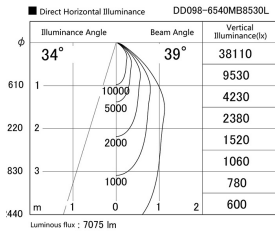

Item no. DD098-6540MB8530L

Series Name: Φ 150 Spark (Swallow Cone)

Installation	Recessed mount
Type	Φ 150 Spark (Swallow Cone)
Fixture wattage	65.3W
Beam angle	34 deg
Color Temp.	3000K
CRI	Ra>85
Luminous	7073 lm
Body	Die-cast aluminum alloy
Body finish	N/A
Trim finish	Black
Reflector finish	Mirror
IP Rate	IP20
Light source	COB module
Input Voltage	AC220~240V
Dimming Type	Non-Dimmable
Certificate	CE, CCC
Cut Hole	150mm

Height (Weight)	
65.3W	127 (1.4kg)
48.5W	127 (1.4kg)
44.3W	108 (1.2kg)
33.8W	108 (1.2kg)
30.3W	108 (1.2kg)
23.0W	78 (0.9kg)