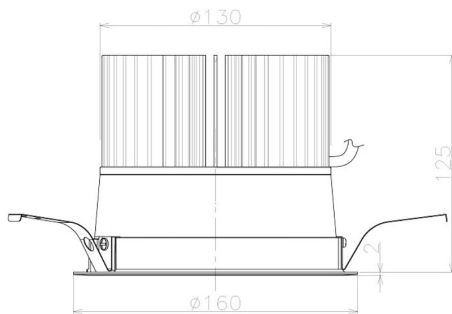

Item no. DD098-6540MB8530L

Series Name: Φ 150 Spark (Swallow Cone)

Installation	Recessed mount
Type	Φ 150 Spark (Swallow Cone)
Fixture wattage	65.3W
Beam angle	34 deg
Color Temp.	3000K
CRI	Ra>85
Luminous	7073 lm
Body	Die-cast aluminum alloy
Body finish	N/A
Trim finish	Black
Reflector finish	Mirror
IP Rate	IP20
Light source	COB module
Input Voltage	AC220~240V
Dimming Type	Non-Dimmable
Certificate	CE, CCC
Cut Hole	150mm

Height (Weight)	
65.3W	127 (1.4kg)
48.5W	127 (1.4kg)
44.3W	108 (1.2kg)
33.8W	108 (1.2kg)
30.3W	108 (1.2kg)
23.0W	78 (0.9kg)