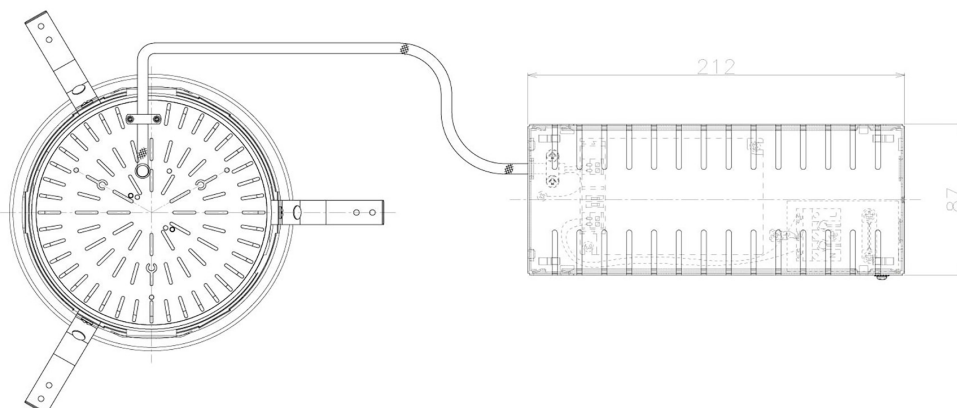

Item no. DD098-6540MB8530L

Series Name:  $\Phi$ 150 Spark (Swallow Cone)

Installation	Recessed mount
Type	
Fixture wattage	65.3W
Beam angle	34 deg
Color Temp.	3000K
CRI	Ra>85
Luminous	7073 lm
Body	Die-cast aluminum alloy
Body finish	N/A
Trim finish	Black
Reflector finish	Mirror
IP Rate	IP20
Light source	COB module
Input Voltage	AC220~240V
Dimming Type	Non-Dimmable
Certificate	CE, CCC
Cut Hole	150mm

Height (Weight)	
65.3W	127 (1.4kg)
48.5W	127 (1.4kg)
44.3W	108 (1.2kg)
33.8W	108 (1.2kg)
30.3W	108 (1.2kg)
23.0W	78 (0.9kg)