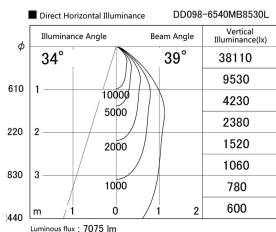

Item no. DD098-6540MB8530L

Series Name:  $\Phi$ 150 Spark (Swallow Cone)

Installation	Recessed mount
Type	
Fixture wattage	65.3W
Beam angle	34 deg
Color Temp.	3000K
CRI	Ra>85
Luminous	7073 lm
Body	Die-cast aluminum alloy
Body finish	N/A
Trim finish	Black
Reflector finish	Mirror
IP Rate	IP20
Light source	COB module
Input Voltage	AC220~240V
Dimming Type	Non-Dimmable
Certificate	CE, CCC
Cut Hole	150mm

Height (Weight)	
65.3W	127 (1.4kg)
48.5W	127 (1.4kg)
44.3W	108 (1.2kg)
33.8W	108 (1.2kg)
30.3W	108 (1.2kg)
23.0W	78 (0.9kg)