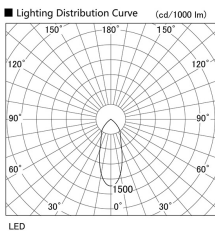

Item no. DD098-6540MB8530L

Series Name: Φ 150 Spark (Swallow Cone)

Installation	Recessed mount
Type	Φ 150 Spark (Swallow Cone)
Fixture wattage	65.3W
Beam angle	34 deg
Color Temp.	3000K
CRI	Ra>85
Luminous	7073 lm
Body	Die-cast aluminum alloy
Body finish	N/A
Trim finish	Black
Reflector finish	Mirror
IP Rate	IP20
Light source	COB module
Input Voltage	AC220~240V
Dimming Type	Non-Dimmable
Certificate	CE, CCC
Cut Hole	150mm

Height (Weight)	
65.3W	127 (1.4kg)
48.5W	127 (1.4kg)
44.3W	108 (1.2kg)
33.8W	108 (1.2kg)
30.3W	108 (1.2kg)
23.0W	78 (0.9kg)