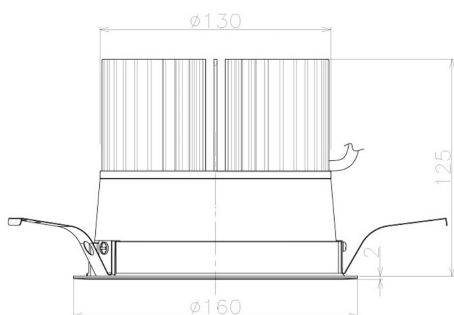

Item no. DD098-6540MB8530L

Series Name:  $\Phi$ 150 Spark (Swallow Cone)

Installation	Recessed mount
Type	
Fixture wattage	65.3W
Beam angle	34 deg
Color Temp.	3000K
CRI	Ra>85
Luminous	7073 lm
Body	Die-cast aluminum alloy
Body finish	N/A
Trim finish	Black
Reflector finish	Mirror
IP Rate	IP20
Light source	COB module
Input Voltage	AC220~240V
Dimming Type	Non-Dimmable
Certificate	CE, CCC
Cut Hole	150mm

Height (Weight)	
65.3W	127 (1.4kg)
48.5W	127 (1.4kg)
44.3W	108 (1.2kg)
33.8W	108 (1.2kg)
30.3W	108 (1.2kg)
23.0W	78 (0.9kg)