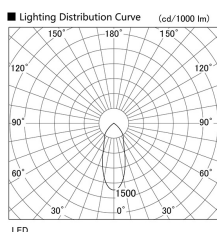

Item no. DD098-6540MB8530L

Series Name:  $\Phi$ 150 Spark (Swallow Cone)

Installation	Recessed mount
Type	
Fixture wattage	65.3W
Beam angle	34 deg
Color Temp.	3000K
CRI	Ra>85
Luminous	7073 lm
Body	Die-cast aluminum alloy
Body finish	N/A
Trim finish	Black
Reflector finish	Mirror
IP Rate	IP20
Light source	COB module
Input Voltage	AC220~240V
Dimming Type	Non-Dimmable
Certificate	CE, CCC
Cut Hole	150mm

Height (Weight)	
65.3W	127 (1.4kg)
48.5W	127 (1.4kg)
44.3W	108 (1.2kg)
33.8W	108 (1.2kg)
30.3W	108 (1.2kg)
23.0W	78 (0.9kg)