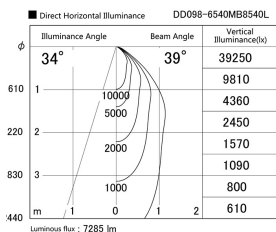

Item no. DD098-6540MB8540L

Series Name: Φ 150 Spark (Swallow Cone)

Installation	Recessed mount
Type	Φ 150 Spark (Swallow Cone)
Fixture wattage	65.3W
Beam angle	34 deg
Color Temp.	4000K
CRI	Ra>85
Luminous	7285 lm
Body	Die-cast aluminum alloy
Body finish	N/A
Trim finish	Black
Reflector finish	Mirror
IP Rate	IP20
Light source	COB module
Input Voltage	AC220~240V
Dimming Type	Non-Dimmable
Certificate	CE, CCC
Cut Hole	150mm

Height (Weight)	
65.3W	127 (1.4kg)
48.5W	127 (1.4kg)
44.3W	108 (1.2kg)
33.8W	108 (1.2kg)
30.3W	108 (1.2kg)
23.0W	78 (0.9kg)