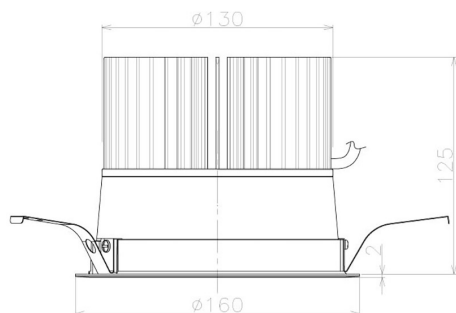

Item no. DD098-6540MB8540L

Series Name: Φ 150 Spark (Swallow Cone)

Installation	Recessed mount
Type	Φ 150 Spark (Swallow Cone)
Fixture wattage	65.3W
Beam angle	34 deg
Color Temp.	4000K
CRI	Ra>85
Luminous	7285 lm
Body	Die-cast aluminum alloy
Body finish	N/A
Trim finish	Black
Reflector finish	Mirror
IP Rate	IP20
Light source	COB module
Input Voltage	AC220~240V
Dimming Type	Non-Dimmable
Certificate	CE, CCC
Cut Hole	150mm

Height (Weight)	
65.3W	127 (1.4kg)
48.5W	127 (1.4kg)
44.3W	108 (1.2kg)
33.8W	108 (1.2kg)
30.3W	108 (1.2kg)
23.0W	78 (0.9kg)