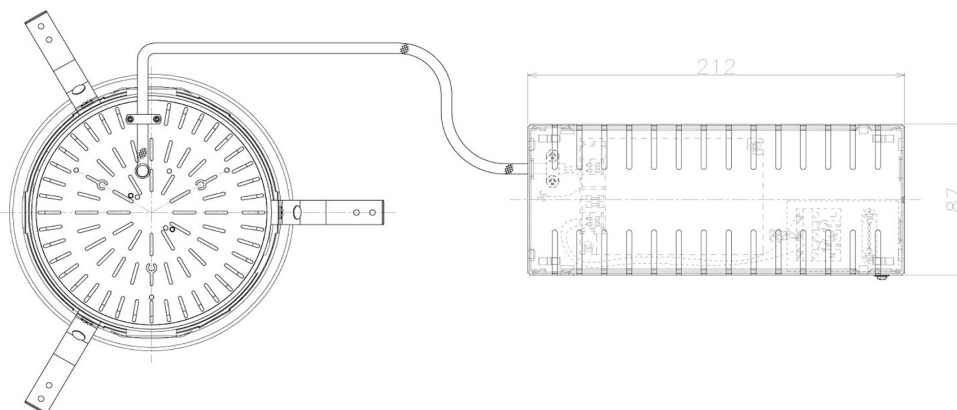

Item no. DD098-6540MB8540L

Series Name: Φ 150 Spark (Swallow Cone)

Installation	Recessed mount
Type	Φ 150 Spark (Swallow Cone)
Fixture wattage	65.3W
Beam angle	34 deg
Color Temp.	4000K
CRI	Ra>85
Luminous	7285 lm
Body	Die-cast aluminum alloy
Body finish	N/A
Trim finish	Black
Reflector finish	Mirror
IP Rate	IP20
Light source	COB module
Input Voltage	AC220~240V
Dimming Type	Non-Dimmable
Certificate	CE, CCC
Cut Hole	150mm

Height (Weight)	
65.3W	127 (1.4kg)
48.5W	127 (1.4kg)
44.3W	108 (1.2kg)
33.8W	108 (1.2kg)
30.3W	108 (1.2kg)
23.0W	78 (0.9kg)