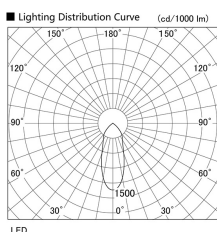

Item no. DD098-6540MB8540L

Series Name: Φ 150 Spark (Swallow Cone)

Installation	Recessed mount
Type	Φ 150 Spark (Swallow Cone)
Fixture wattage	65.3W
Beam angle	34 deg
Color Temp.	4000K
CRI	Ra>85
Luminous	7285 lm
Body	Die-cast aluminum alloy
Body finish	N/A
Trim finish	Black
Reflector finish	Mirror
IP Rate	IP20
Light source	COB module
Input Voltage	AC220~240V
Dimming Type	Non-Dimmable
Certificate	CE, CCC
Cut Hole	150mm

Height (Weight)	
65.3W	127 (1.4kg)
48.5W	127 (1.4kg)
44.3W	108 (1.2kg)
33.8W	108 (1.2kg)
30.3W	108 (1.2kg)
23.0W	78 (0.9kg)