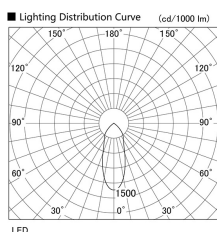

Item no. DD098-6540MB9027L

Series Name:  $\Phi$ 150 Spark (Swallow Cone)

Installation	Recessed mount
Type	
Fixture wattage	65.3W
Beam angle	34 deg
Color Temp.	2700K
CRI	Ra>90
Luminous	6174 lm
Body	Die-cast aluminum alloy
Body finish	N/A
Trim finish	Black
Reflector finish	Mirror
IP Rate	IP20
Light source	COB module
Input Voltage	AC220~240V
Dimming Type	Non-Dimmable
Certificate	CE, CCC
Cut Hole	150mm

Height (Weight)	
65.3W	127 (1.4kg)
48.5W	127 (1.4kg)
44.3W	108 (1.2kg)
33.8W	108 (1.2kg)
30.3W	108 (1.2kg)
23.0W	78 (0.9kg)