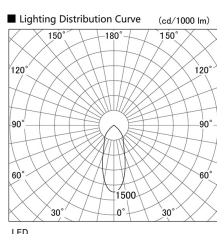

Item no. DD098-6540MB9027L

Series Name: Φ 150 Spark (Swallow Cone)

Installation	Recessed mount
Type	Φ 150 Spark (Swallow Cone)
Fixture wattage	65.3W
Beam angle	34 deg
Color Temp.	2700K
CRI	Ra>90
Luminous	6174 lm
Body	Die-cast aluminum alloy
Body finish	N/A
Trim finish	Black
Reflector finish	Mirror
IP Rate	IP20
Light source	COB module
Input Voltage	AC220~240V
Dimming Type	Non-Dimmable
Certificate	CE, CCC
Cut Hole	150mm

Height (Weight)	
65.3W	127 (1.4kg)
48.5W	127 (1.4kg)
44.3W	108 (1.2kg)
33.8W	108 (1.2kg)
30.3W	108 (1.2kg)
23.0W	78 (0.9kg)