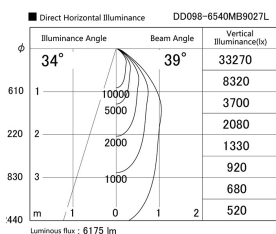

Item no. DD098-6540MB9027L

Series Name: Φ 150 Spark (Swallow Cone)

Installation	Recessed mount
Type	Φ 150 Spark (Swallow Cone)
Fixture wattage	65.3W
Beam angle	34 deg
Color Temp.	2700K
CRI	Ra>90
Luminous	6174 lm
Body	Die-cast aluminum alloy
Body finish	N/A
Trim finish	Black
Reflector finish	Mirror
IP Rate	IP20
Light source	COB module
Input Voltage	AC220~240V
Dimming Type	Non-Dimmable
Certificate	CE, CCC
Cut Hole	150mm

Height (Weight)	
65.3W	127 (1.4kg)
48.5W	127 (1.4kg)
44.3W	108 (1.2kg)
33.8W	108 (1.2kg)
30.3W	108 (1.2kg)
23.0W	78 (0.9kg)