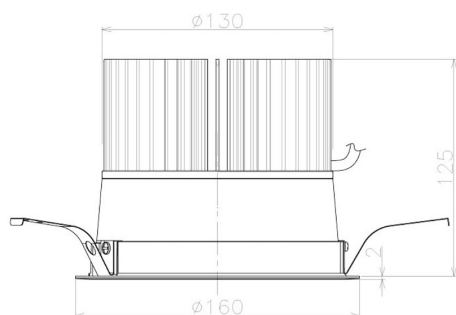

Item no. DD098-6540MB9027L

Series Name: Φ 150 Spark (Swallow Cone)

Installation	Recessed mount
Type	Φ 150 Spark (Swallow Cone)
Fixture wattage	65.3W
Beam angle	34 deg
Color Temp.	2700K
CRI	Ra>90
Luminous	6174 lm
Body	Die-cast aluminum alloy
Body finish	N/A
Trim finish	Black
Reflector finish	Mirror
IP Rate	IP20
Light source	COB module
Input Voltage	AC220~240V
Dimming Type	Non-Dimmable
Certificate	CE, CCC
Cut Hole	150mm

Height (Weight)	
65.3W	127 (1.4kg)
48.5W	127 (1.4kg)
44.3W	108 (1.2kg)
33.8W	108 (1.2kg)
30.3W	108 (1.2kg)
23.0W	78 (0.9kg)