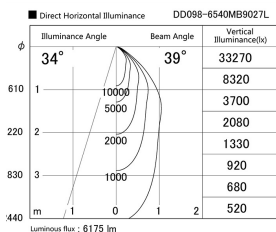

Item no. DD098-6540MB9027L

Series Name:  $\Phi$ 150 Spark (Swallow Cone)

Installation	Recessed mount
Type	
Fixture wattage	65.3W
Beam angle	34 deg
Color Temp.	2700K
CRI	Ra>90
Luminous	6174 lm
Body	Die-cast aluminum alloy
Body finish	N/A
Trim finish	Black
Reflector finish	Mirror
IP Rate	IP20
Light source	COB module
Input Voltage	AC220~240V
Dimming Type	Non-Dimmable
Certificate	CE, CCC
Cut Hole	150mm

Height (Weight)	
65.3W	127 (1.4kg)
48.5W	127 (1.4kg)
44.3W	108 (1.2kg)
33.8W	108 (1.2kg)
30.3W	108 (1.2kg)
23.0W	78 (0.9kg)