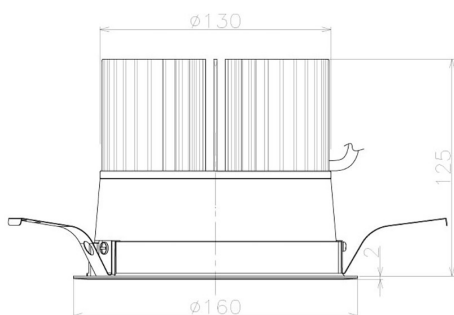

Item no. DD098-6540MB9027L

Series Name:  $\Phi$ 150 Spark (Swallow Cone)

Installation	Recessed mount
Type	
Fixture wattage	65.3W
Beam angle	34 deg
Color Temp.	2700K
CRI	Ra>90
Luminous	6174 lm
Body	Die-cast aluminum alloy
Body finish	N/A
Trim finish	Black
Reflector finish	Mirror
IP Rate	IP20
Light source	COB module
Input Voltage	AC220~240V
Dimming Type	Non-Dimmable
Certificate	CE, CCC
Cut Hole	150mm

Height (Weight)	
65.3W	127 (1.4kg)
48.5W	127 (1.4kg)
44.3W	108 (1.2kg)
33.8W	108 (1.2kg)
30.3W	108 (1.2kg)
23.0W	78 (0.9kg)