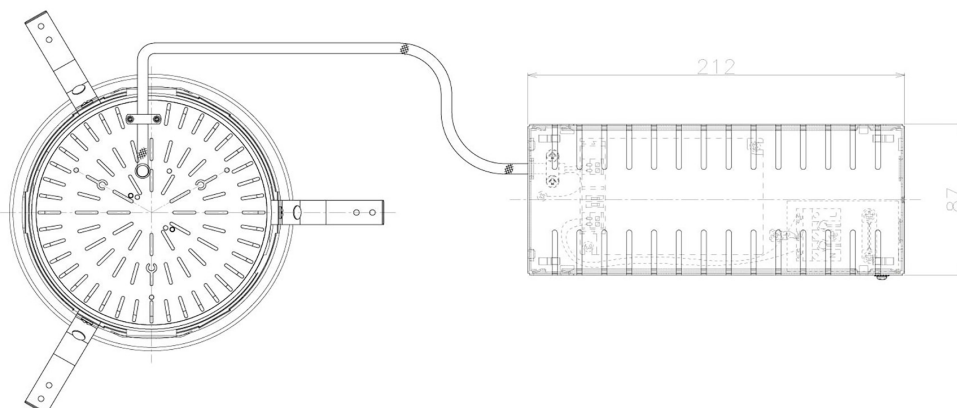

Item no. DD098-6540MB9027L

Series Name: Φ 150 Spark (Swallow Cone)

Installation	Recessed mount
Type	Φ 150 Spark (Swallow Cone)
Fixture wattage	65.3W
Beam angle	34 deg
Color Temp.	2700K
CRI	Ra>90
Luminous	6174 lm
Body	Die-cast aluminum alloy
Body finish	N/A
Trim finish	Black
Reflector finish	Mirror
IP Rate	IP20
Light source	COB module
Input Voltage	AC220~240V
Dimming Type	Non-Dimmable
Certificate	CE, CCC
Cut Hole	150mm

Height (Weight)	
65.3W	127 (1.4kg)
48.5W	127 (1.4kg)
44.3W	108 (1.2kg)
33.8W	108 (1.2kg)
30.3W	108 (1.2kg)
23.0W	78 (0.9kg)