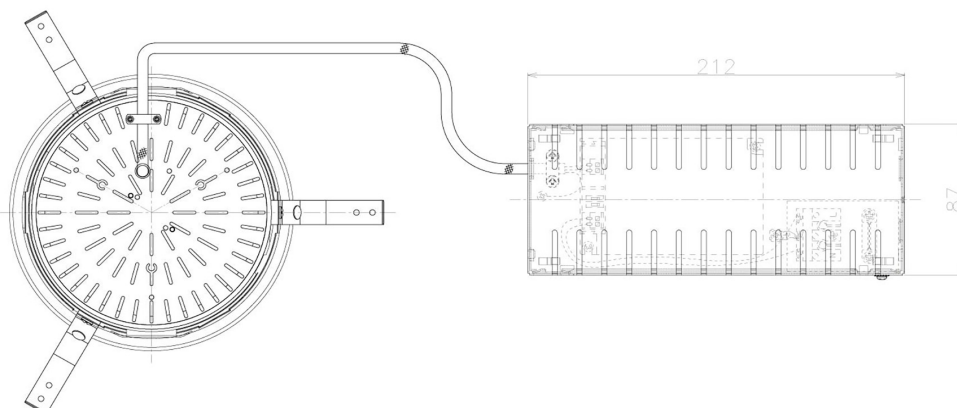

Item no. DD098-6540MB9027L

Series Name:  $\Phi$ 150 Spark (Swallow Cone)

Installation	Recessed mount
Type	
Fixture wattage	65.3W
Beam angle	34 deg
Color Temp.	2700K
CRI	Ra>90
Luminous	6174 lm
Body	Die-cast aluminum alloy
Body finish	N/A
Trim finish	Black
Reflector finish	Mirror
IP Rate	IP20
Light source	COB module
Input Voltage	AC220~240V
Dimming Type	Non-Dimmable
Certificate	CE, CCC
Cut Hole	150mm

Height (Weight)	
65.3W	127 (1.4kg)
48.5W	127 (1.4kg)
44.3W	108 (1.2kg)
33.8W	108 (1.2kg)
30.3W	108 (1.2kg)
23.0W	78 (0.9kg)