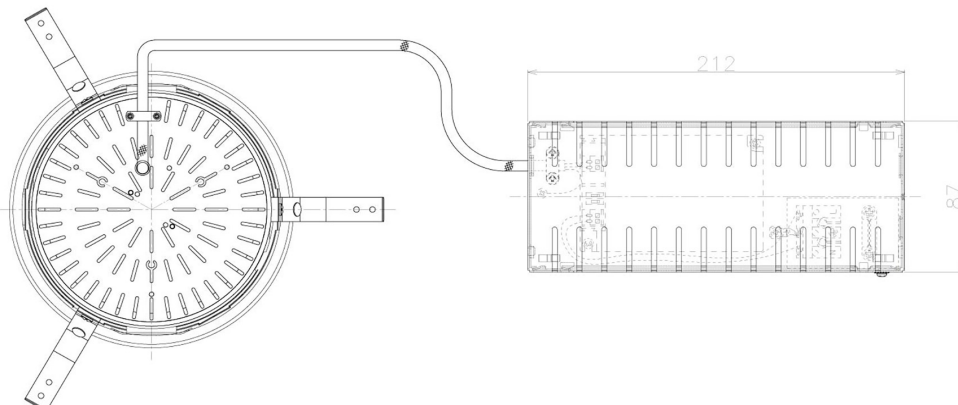

Item no. DD098-6540MB9035L

Series Name: Φ 150 Spark (Swallow Cone)

Installation	Recessed mount
Type	
Fixture wattage	65.3W
Beam angle	34 deg
Color Temp.	3500K
CRI	Ra>90
Luminous	6560 lm
Body	Die-cast aluminum alloy
Body finish	N/A
Trim finish	Black
Reflector finish	Mirror
IP Rate	IP20
Light source	COB module
Input Voltage	AC220~240V
Dimming Type	Non-Dimmable
Certificate	CE, CCC
Cut Hole	150mm

Height (Weight)	
65.3W	127 (1.4kg)
48.5W	127 (1.4kg)
44.3W	108 (1.2kg)
33.8W	108 (1.2kg)
30.3W	108 (1.2kg)
23.0W	78 (0.9kg)