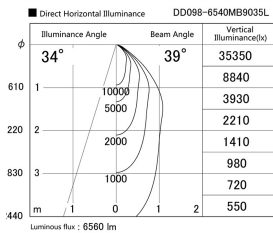

Item no. DD098-6540MB9035L

Series Name:  $\Phi$ 150 Spark (Swallow Cone)

Installation	Recessed mount
Type	$\Phi$ 150 Spark (Swallow Cone)
Fixture wattage	65.3W
Beam angle	34 deg
Color Temp.	3500K
CRI	Ra>90
Luminous	6560 lm
Body	Die-cast aluminum alloy
Body finish	N/A
Trim finish	Black
Reflector finish	Mirror
IP Rate	IP20
Light source	COB module
Input Voltage	AC220~240V
Dimming Type	Non-Dimmable
Certificate	CE, CCC
Cut Hole	150mm

Height (Weight)	
65.3W	127 (1.4kg)
48.5W	127 (1.4kg)
44.3W	108 (1.2kg)
33.8W	108 (1.2kg)
30.3W	108 (1.2kg)
23.0W	78 (0.9kg)