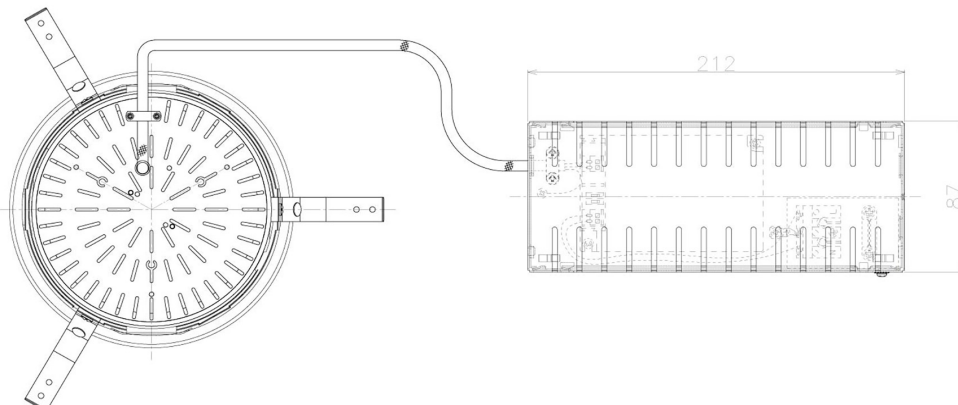

Item no. DD098-6540MB9035L

Series Name:  $\Phi$ 150 Spark (Swallow Cone)

Installation	Recessed mount
Type	$\Phi$ 150 Spark (Swallow Cone)
Fixture wattage	65.3W
Beam angle	34 deg
Color Temp.	3500K
CRI	Ra>90
Luminous	6560 lm
Body	Die-cast aluminum alloy
Body finish	N/A
Trim finish	Black
Reflector finish	Mirror
IP Rate	IP20
Light source	COB module
Input Voltage	AC220~240V
Dimming Type	Non-Dimmable
Certificate	CE, CCC
Cut Hole	150mm

Height (Weight)	
65.3W	127 (1.4kg)
48.5W	127 (1.4kg)
44.3W	108 (1.2kg)
33.8W	108 (1.2kg)
30.3W	108 (1.2kg)
23.0W	78 (0.9kg)