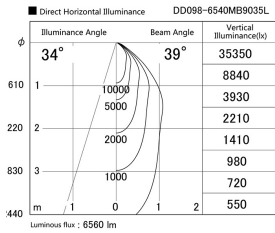

Item no. DD098-6540MB9035L

Series Name: Φ 150 Spark (Swallow Cone)

Installation	Recessed mount
Type	
Fixture wattage	65.3W
Beam angle	34 deg
Color Temp.	3500K
CRI	Ra>90
Luminous	6560 lm
Body	Die-cast aluminum alloy
Body finish	N/A
Trim finish	Black
Reflector finish	Mirror
IP Rate	IP20
Light source	COB module
Input Voltage	AC220~240V
Dimming Type	Non-Dimmable
Certificate	CE, CCC
Cut Hole	150mm

Height (Weight)	
65.3W	127 (1.4kg)
48.5W	127 (1.4kg)
44.3W	108 (1.2kg)
33.8W	108 (1.2kg)
30.3W	108 (1.2kg)
23.0W	78 (0.9kg)