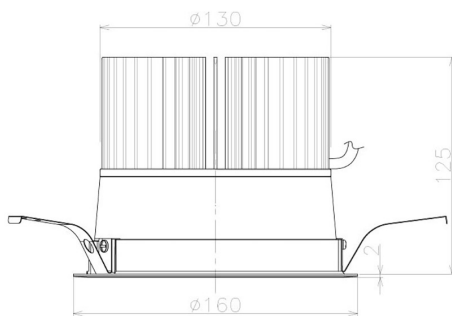

Item no. DD098-6540MB9035L

Series Name: Φ 150 Spark (Swallow Cone)

Installation	Recessed mount
Type	
Fixture wattage	65.3W
Beam angle	34 deg
Color Temp.	3500K
CRI	Ra>90
Luminous	6560 lm
Body	Die-cast aluminum alloy
Body finish	N/A
Trim finish	Black
Reflector finish	Mirror
IP Rate	IP20
Light source	COB module
Input Voltage	AC220~240V
Dimming Type	Non-Dimmable
Certificate	CE, CCC
Cut Hole	150mm

Height (Weight)	
65.3W	127 (1.4kg)
48.5W	127 (1.4kg)
44.3W	108 (1.2kg)
33.8W	108 (1.2kg)
30.3W	108 (1.2kg)
23.0W	78 (0.9kg)