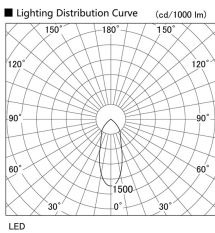

Item no. DD098-6540MB9035L

Series Name:  $\Phi$ 150 Spark (Swallow Cone)

Installation	Recessed mount
Type	$\Phi$ 150 Spark (Swallow Cone)
Fixture wattage	65.3W
Beam angle	34 deg
Color Temp.	3500K
CRI	Ra>90
Luminous	6560 lm
Body	Die-cast aluminum alloy
Body finish	N/A
Trim finish	Black
Reflector finish	Mirror
IP Rate	IP20
Light source	COB module
Input Voltage	AC220~240V
Dimming Type	Non-Dimmable
Certificate	CE, CCC
Cut Hole	150mm

Height (Weight)	
65.3W	127 (1.4kg)
48.5W	127 (1.4kg)
44.3W	108 (1.2kg)
33.8W	108 (1.2kg)
30.3W	108 (1.2kg)
23.0W	78 (0.9kg)