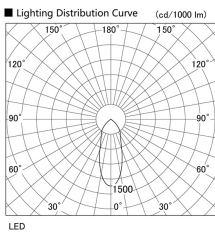

Item no. DD098-6540MB9035L

Series Name: Φ 150 Spark (Swallow Cone)

Installation	Recessed mount
Type	
Fixture wattage	65.3W
Beam angle	34 deg
Color Temp.	3500K
CRI	Ra>90
Luminous	6560 lm
Body	Die-cast aluminum alloy
Body finish	N/A
Trim finish	Black
Reflector finish	Mirror
IP Rate	IP20
Light source	COB module
Input Voltage	AC220~240V
Dimming Type	Non-Dimmable
Certificate	CE, CCC
Cut Hole	150mm

Height (Weight)	
65.3W	127 (1.4kg)
48.5W	127 (1.4kg)
44.3W	108 (1.2kg)
33.8W	108 (1.2kg)
30.3W	108 (1.2kg)
23.0W	78 (0.9kg)