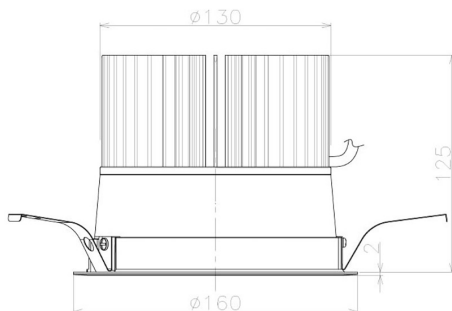

Item no. DD098-6540MB9035L

Series Name:  $\Phi$ 150 Spark (Swallow Cone)

Installation	Recessed mount
Type	$\Phi$ 150 Spark (Swallow Cone)
Fixture wattage	65.3W
Beam angle	34 deg
Color Temp.	3500K
CRI	Ra>90
Luminous	6560 lm
Body	Die-cast aluminum alloy
Body finish	N/A
Trim finish	Black
Reflector finish	Mirror
IP Rate	IP20
Light source	COB module
Input Voltage	AC220~240V
Dimming Type	Non-Dimmable
Certificate	CE, CCC
Cut Hole	150mm

Height (Weight)	
65.3W	127 (1.4kg)
48.5W	127 (1.4kg)
44.3W	108 (1.2kg)
33.8W	108 (1.2kg)
30.3W	108 (1.2kg)
23.0W	78 (0.9kg)