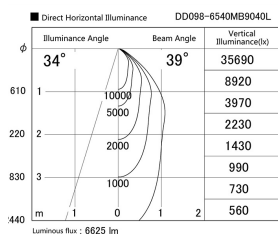

Item no. DD098-6540MB9040L

Series Name: Φ 150 Spark (Swallow Cone)

Installation	Recessed mount
Type	
Fixture wattage	65.3W
Beam angle	34 deg
Color Temp.	4000K
CRI	Ra>90
Luminous	6624 lm
Body	Die-cast aluminum alloy
Body finish	N/A
Trim finish	Black
Reflector finish	Mirror
IP Rate	IP20
Light source	COB module
Input Voltage	AC220~240V
Dimming Type	Non-Dimmable
Certificate	CE, CCC
Cut Hole	150mm

Height (Weight)	
65.3W	127 (1.4kg)
48.5W	127 (1.4kg)
44.3W	108 (1.2kg)
33.8W	108 (1.2kg)
30.3W	108 (1.2kg)
23.0W	78 (0.9kg)