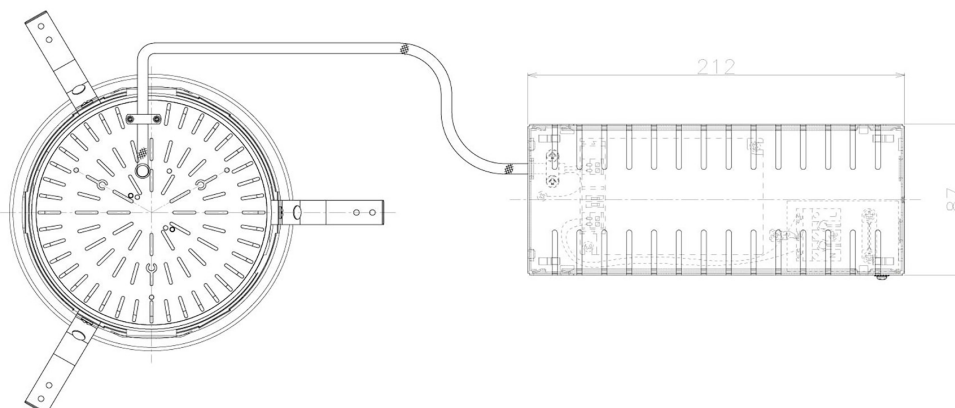

Item no. DD098-6540MB9040L

Series Name: Φ 150 Spark (Swallow Cone)

Installation	Recessed mount
Type	
Fixture wattage	65.3W
Beam angle	34 deg
Color Temp.	4000K
CRI	Ra>90
Luminous	6624 lm
Body	Die-cast aluminum alloy
Body finish	N/A
Trim finish	Black
Reflector finish	Mirror
IP Rate	IP20
Light source	COB module
Input Voltage	AC220~240V
Dimming Type	Non-Dimmable
Certificate	CE, CCC
Cut Hole	150mm

Height (Weight)	
65.3W	127 (1.4kg)
48.5W	127 (1.4kg)
44.3W	108 (1.2kg)
33.8W	108 (1.2kg)
30.3W	108 (1.2kg)
23.0W	78 (0.9kg)