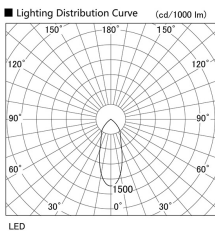

Item no. DD098-6540MB9040L

Series Name: Φ 150 Spark (Swallow Cone)

Installation	Recessed mount
Type	Φ 150 Spark (Swallow Cone)
Fixture wattage	65.3W
Beam angle	34 deg
Color Temp.	4000K
CRI	Ra>90
Luminous	6624 lm
Body	Die-cast aluminum alloy
Body finish	N/A
Trim finish	Black
Reflector finish	Mirror
IP Rate	IP20
Light source	COB module
Input Voltage	AC220~240V
Dimming Type	Non-Dimmable
Certificate	CE, CCC
Cut Hole	150mm

Height (Weight)	
65.3W	127 (1.4kg)
48.5W	127 (1.4kg)
44.3W	108 (1.2kg)
33.8W	108 (1.2kg)
30.3W	108 (1.2kg)
23.0W	78 (0.9kg)