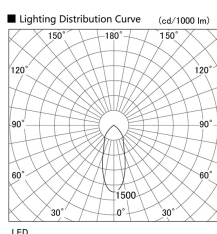

Item no. DD098-6540MB9040L

Series Name: Φ 150 Spark (Swallow Cone)

Installation	Recessed mount
Type	
Fixture wattage	65.3W
Beam angle	34 deg
Color Temp.	4000K
CRI	Ra>90
Luminous	6624 lm
Body	Die-cast aluminum alloy
Body finish	N/A
Trim finish	Black
Reflector finish	Mirror
IP Rate	IP20
Light source	COB module
Input Voltage	AC220~240V
Dimming Type	Non-Dimmable
Certificate	CE, CCC
Cut Hole	150mm

Height (Weight)	
65.3W	127 (1.4kg)
48.5W	127 (1.4kg)
44.3W	108 (1.2kg)
33.8W	108 (1.2kg)
30.3W	108 (1.2kg)
23.0W	78 (0.9kg)