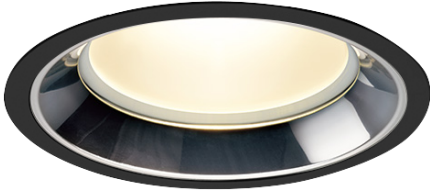

Item no. DD098-6540MB9040L

Series Name: Φ 150 Spark (Swallow Cone)

Installation	Recessed mount
Type	Φ 150 Spark (Swallow Cone)
Fixture wattage	65.3W
Beam angle	34 deg
Color Temp.	4000K
CRI	Ra>90
Luminous	6624 lm
Body	Die-cast aluminum alloy
Body finish	N/A
Trim finish	Black
Reflector finish	Mirror
IP Rate	IP20
Light source	COB module
Input Voltage	AC220~240V
Dimming Type	Non-Dimmable
Certificate	CE, CCC
Cut Hole	150mm