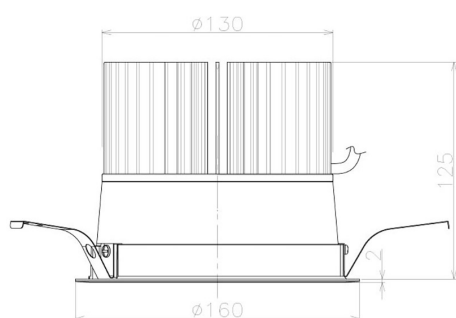

Item no. DD098-6540MB9040L

Series Name: Φ 150 Spark (Swallow Cone)

Installation	Recessed mount
Type	
Fixture wattage	65.3W
Beam angle	34 deg
Color Temp.	4000K
CRI	Ra>90
Luminous	6624 lm
Body	Die-cast aluminum alloy
Body finish	N/A
Trim finish	Black
Reflector finish	Mirror
IP Rate	IP20
Light source	COB module
Input Voltage	AC220~240V
Dimming Type	Non-Dimmable
Certificate	CE, CCC
Cut Hole	150mm

Height (Weight)	
65.3W	127 (1.4kg)
48.5W	127 (1.4kg)
44.3W	108 (1.2kg)
33.8W	108 (1.2kg)
30.3W	108 (1.2kg)
23.0W	78 (0.9kg)