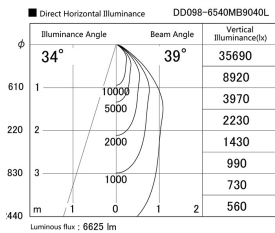

Item no. DD098-6540MB9040L

Series Name: Φ 150 Spark (Swallow Cone)

Installation	Recessed mount
Type	Φ 150 Spark (Swallow Cone)
Fixture wattage	65.3W
Beam angle	34 deg
Color Temp.	4000K
CRI	Ra>90
Luminous	6624 lm
Body	Die-cast aluminum alloy
Body finish	N/A
Trim finish	Black
Reflector finish	Mirror
IP Rate	IP20
Light source	COB module
Input Voltage	AC220~240V
Dimming Type	Non-Dimmable
Certificate	CE, CCC
Cut Hole	150mm

Height (Weight)	
65.3W	127 (1.4kg)
48.5W	127 (1.4kg)
44.3W	108 (1.2kg)
33.8W	108 (1.2kg)
30.3W	108 (1.2kg)
23.0W	78 (0.9kg)