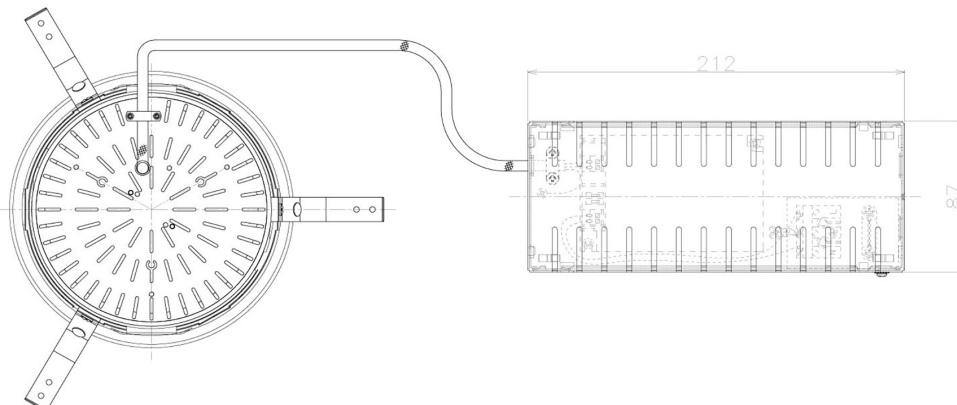

Item no. DD098-6540MB9040L

Series Name: Φ 150 Spark (Swallow Cone)

Installation	Recessed mount
Type	Φ 150 Spark (Swallow Cone)
Fixture wattage	65.3W
Beam angle	34 deg
Color Temp.	4000K
CRI	Ra>90
Luminous	6624 lm
Body	Die-cast aluminum alloy
Body finish	N/A
Trim finish	Black
Reflector finish	Mirror
IP Rate	IP20
Light source	COB module
Input Voltage	AC220~240V
Dimming Type	Non-Dimmable
Certificate	CE, CCC
Cut Hole	150mm

Height (Weight)	
65.3W	127 (1.4kg)
48.5W	127 (1.4kg)
44.3W	108 (1.2kg)
33.8W	108 (1.2kg)
30.3W	108 (1.2kg)
23.0W	78 (0.9kg)