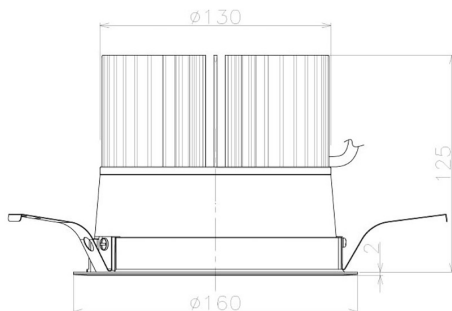

Item no. DD098-6540MB9040L

Series Name: Φ 150 Spark (Swallow Cone)

Installation	Recessed mount
Type	Φ 150 Spark (Swallow Cone)
Fixture wattage	65.3W
Beam angle	34 deg
Color Temp.	4000K
CRI	Ra>90
Luminous	6624 lm
Body	Die-cast aluminum alloy
Body finish	N/A
Trim finish	Black
Reflector finish	Mirror
IP Rate	IP20
Light source	COB module
Input Voltage	AC220~240V
Dimming Type	Non-Dimmable
Certificate	CE, CCC
Cut Hole	150mm

Height (Weight)	
65.3W	127 (1.4kg)
48.5W	127 (1.4kg)
44.3W	108 (1.2kg)
33.8W	108 (1.2kg)
30.3W	108 (1.2kg)
23.0W	78 (0.9kg)