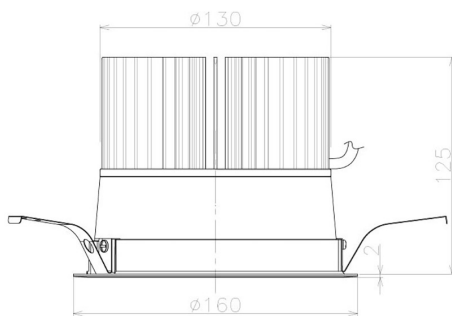

Item no. DD098-6560MB8527L

Series Name: Φ 150 Spark (Swallow Cone)

Installation	Recessed mount
Type	
Fixture wattage	65.3W
Beam angle	59 deg
Color Temp.	2700K
CRI	Ra>85
Luminous	6529 lm
Body	Die-cast aluminum alloy
Body finish	N/A
Trim finish	Black
Reflector finish	Mirror
IP Rate	IP20
Light source	COB module
Input Voltage	AC220~240V
Dimming Type	Non-Dimmable
Certificate	CE, CCC
Cut Hole	150mm

Height (Weight)	
65.3W	127 (1.4kg)
48.5W	127 (1.4kg)
44.3W	108 (1.2kg)
33.8W	108 (1.2kg)
30.3W	108 (1.2kg)
23.0W	78 (0.9kg)