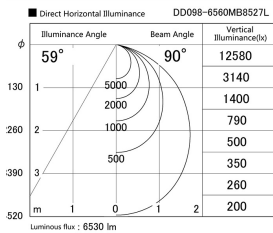

Item no. DD098-6560MB8527L

Series Name: Φ 150 Spark (Swallow Cone)

Installation	Recessed mount
Type	
Fixture wattage	65.3W
Beam angle	59 deg
Color Temp.	2700K
CRI	Ra>85
Luminous	6529 lm
Body	Die-cast aluminum alloy
Body finish	N/A
Trim finish	Black
Reflector finish	Mirror
IP Rate	IP20
Light source	COB module
Input Voltage	AC220~240V
Dimming Type	Non-Dimmable
Certificate	CE, CCC
Cut Hole	150mm

Height (Weight)	
65.3W	127 (1.4kg)
48.5W	127 (1.4kg)
44.3W	108 (1.2kg)
33.8W	108 (1.2kg)
30.3W	108 (1.2kg)
23.0W	78 (0.9kg)