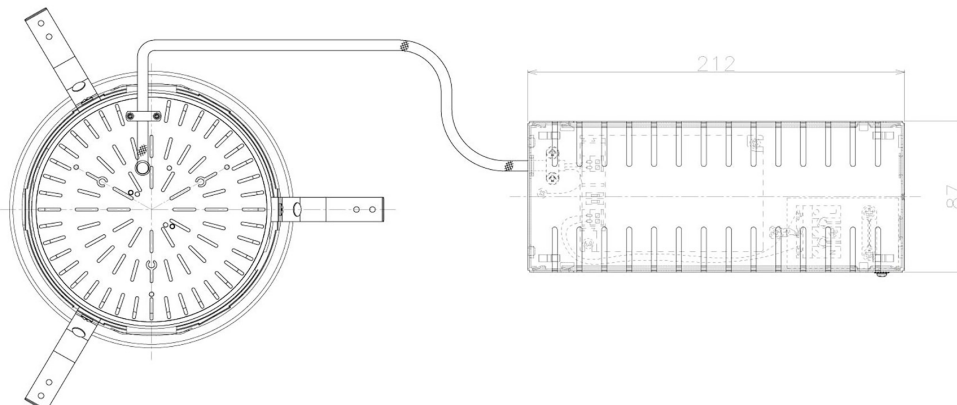

Item no. DD098-6560MB8527L

Series Name: Φ 150 Spark (Swallow Cone)

Installation	Recessed mount
Type	
Fixture wattage	65.3W
Beam angle	59 deg
Color Temp.	2700K
CRI	Ra>85
Luminous	6529 lm
Body	Die-cast aluminum alloy
Body finish	N/A
Trim finish	Black
Reflector finish	Mirror
IP Rate	IP20
Light source	COB module
Input Voltage	AC220~240V
Dimming Type	Non-Dimmable
Certificate	CE, CCC
Cut Hole	150mm

Height (Weight)	
65.3W	127 (1.4kg)
48.5W	127 (1.4kg)
44.3W	108 (1.2kg)
33.8W	108 (1.2kg)
30.3W	108 (1.2kg)
23.0W	78 (0.9kg)