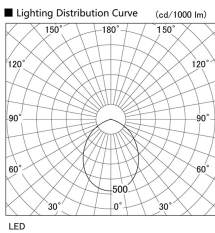

Item no. DD098-6560MB8527L

Series Name: Φ 150 Spark (Swallow Cone)

Installation	Recessed mount
Type	
Fixture wattage	65.3W
Beam angle	59 deg
Color Temp.	2700K
CRI	Ra>85
Luminous	6529 lm
Body	Die-cast aluminum alloy
Body finish	N/A
Trim finish	Black
Reflector finish	Mirror
IP Rate	IP20
Light source	COB module
Input Voltage	AC220~240V
Dimming Type	Non-Dimmable
Certificate	CE, CCC
Cut Hole	150mm

Height (Weight)	
65.3W	127 (1.4kg)
48.5W	127 (1.4kg)
44.3W	108 (1.2kg)
33.8W	108 (1.2kg)
30.3W	108 (1.2kg)
23.0W	78 (0.9kg)