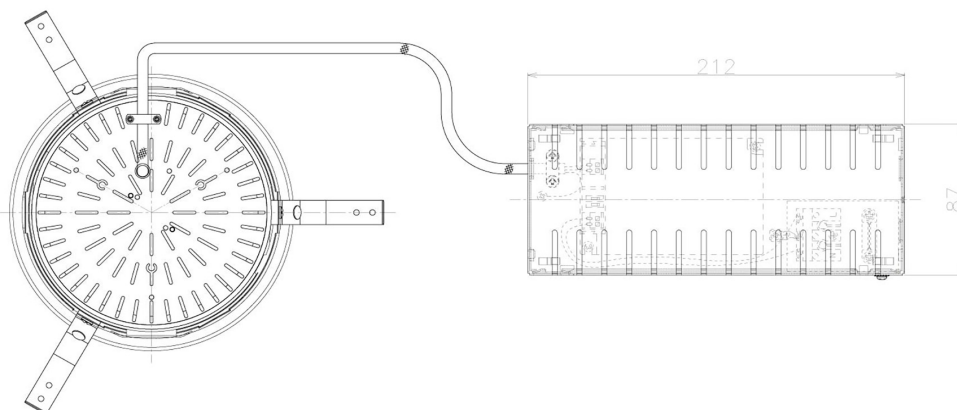

Item no. DD098-6560MB8530L

Series Name:  $\Phi$ 150 Spark (Swallow Cone)

Installation	Recessed mount
Type	$\Phi$ 150 Spark (Swallow Cone)
Fixture wattage	65.3W
Beam angle	59 deg
Color Temp.	3000K
CRI	Ra>85
Luminous	6801 lm
Body	Die-cast aluminum alloy
Body finish	N/A
Trim finish	Black
Reflector finish	Mirror
IP Rate	IP20
Light source	COB module
Input Voltage	AC220~240V
Dimming Type	Non-Dimmable
Certificate	CE, CCC
Cut Hole	150mm

Height (Weight)	
65.3W	127 (1.4kg)
48.5W	127 (1.4kg)
44.3W	108 (1.2kg)
33.8W	108 (1.2kg)
30.3W	108 (1.2kg)
23.0W	78 (0.9kg)