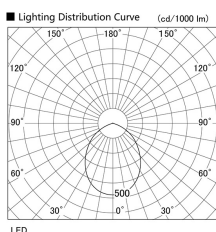

Item no. DD098-6560MB8530L

Series Name:  $\Phi$ 150 Spark (Swallow Cone)

Installation	Recessed mount
Type	$\Phi$ 150 Spark (Swallow Cone)
Fixture wattage	65.3W
Beam angle	59 deg
Color Temp.	3000K
CRI	Ra>85
Luminous	6801 lm
Body	Die-cast aluminum alloy
Body finish	N/A
Trim finish	Black
Reflector finish	Mirror
IP Rate	IP20
Light source	COB module
Input Voltage	AC220~240V
Dimming Type	Non-Dimmable
Certificate	CE, CCC
Cut Hole	150mm

Height (Weight)	
65.3W	127 (1.4kg)
48.5W	127 (1.4kg)
44.3W	108 (1.2kg)
33.8W	108 (1.2kg)
30.3W	108 (1.2kg)
23.0W	78 (0.9kg)