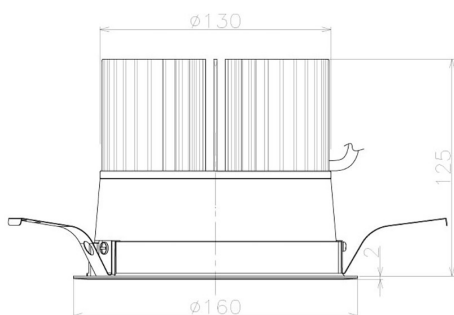

Item no. DD098-6560MB8530L

Series Name: Φ 150 Spark (Swallow Cone)

Installation	Recessed mount
Type	
Fixture wattage	65.3W
Beam angle	59 deg
Color Temp.	3000K
CRI	Ra>85
Luminous	6801 lm
Body	Die-cast aluminum alloy
Body finish	N/A
Trim finish	Black
Reflector finish	Mirror
IP Rate	IP20
Light source	COB module
Input Voltage	AC220~240V
Dimming Type	Non-Dimmable
Certificate	CE, CCC
Cut Hole	150mm

Height (Weight)	
65.3W	127 (1.4kg)
48.5W	127 (1.4kg)
44.3W	108 (1.2kg)
33.8W	108 (1.2kg)
30.3W	108 (1.2kg)
23.0W	78 (0.9kg)