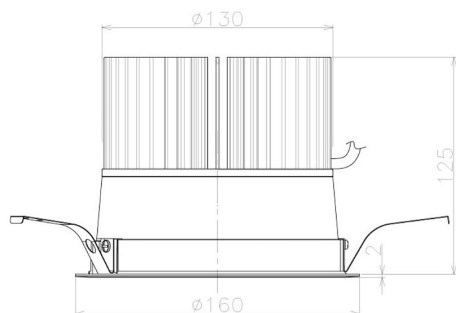

Item no. DD098-6560MB8530L

Series Name:  $\Phi$ 150 Spark (Swallow Cone)

Installation	Recessed mount
Type	$\Phi$ 150 Spark (Swallow Cone)
Fixture wattage	65.3W
Beam angle	59 deg
Color Temp.	3000K
CRI	Ra>85
Luminous	6801 lm
Body	Die-cast aluminum alloy
Body finish	N/A
Trim finish	Black
Reflector finish	Mirror
IP Rate	IP20
Light source	COB module
Input Voltage	AC220~240V
Dimming Type	Non-Dimmable
Certificate	CE, CCC
Cut Hole	150mm

Height (Weight)	
65.3W	127 (1.4kg)
48.5W	127 (1.4kg)
44.3W	108 (1.2kg)
33.8W	108 (1.2kg)
30.3W	108 (1.2kg)
23.0W	78 (0.9kg)