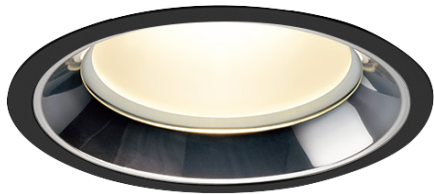

Item no. DD098-6560MB8530L

Series Name:  $\Phi$ 150 Spark (Swallow Cone)

Installation	Recessed mount
Type	$\Phi$ 150 Spark (Swallow Cone)
Fixture wattage	65.3W
Beam angle	59 deg
Color Temp.	3000K
CRI	Ra>85
Luminous	6801 lm
Body	Die-cast aluminum alloy
Body finish	N/A
Trim finish	Black
Reflector finish	Mirror
IP Rate	IP20
Light source	COB module
Input Voltage	AC220~240V
Dimming Type	Non-Dimmable
Certificate	CE, CCC
Cut Hole	150mm