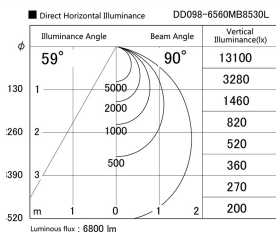

Item no. DD098-6560MB8530L

Series Name:  $\Phi$ 150 Spark (Swallow Cone)

Installation	Recessed mount
Type	$\Phi$ 150 Spark (Swallow Cone)
Fixture wattage	65.3W
Beam angle	59 deg
Color Temp.	3000K
CRI	Ra>85
Luminous	6801 lm
Body	Die-cast aluminum alloy
Body finish	N/A
Trim finish	Black
Reflector finish	Mirror
IP Rate	IP20
Light source	COB module
Input Voltage	AC220~240V
Dimming Type	Non-Dimmable
Certificate	CE, CCC
Cut Hole	150mm

Height (Weight)	
65.3W	127 (1.4kg)
48.5W	127 (1.4kg)
44.3W	108 (1.2kg)
33.8W	108 (1.2kg)
30.3W	108 (1.2kg)
23.0W	78 (0.9kg)