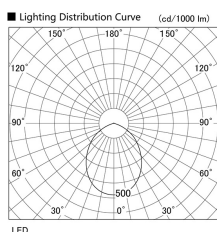

Item no. DD098-6560MB8530L

Series Name: Φ 150 Spark (Swallow Cone)

Installation	Recessed mount
Type	
Fixture wattage	65.3W
Beam angle	59 deg
Color Temp.	3000K
CRI	Ra>85
Luminous	6801 lm
Body	Die-cast aluminum alloy
Body finish	N/A
Trim finish	Black
Reflector finish	Mirror
IP Rate	IP20
Light source	COB module
Input Voltage	AC220~240V
Dimming Type	Non-Dimmable
Certificate	CE, CCC
Cut Hole	150mm

Height (Weight)	
65.3W	127 (1.4kg)
48.5W	127 (1.4kg)
44.3W	108 (1.2kg)
33.8W	108 (1.2kg)
30.3W	108 (1.2kg)
23.0W	78 (0.9kg)