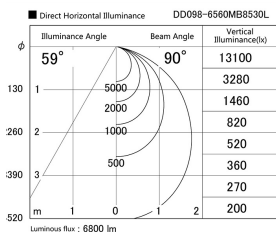

Item no. DD098-6560MB8530L

Series Name: Φ 150 Spark (Swallow Cone)

Installation	Recessed mount
Type	
Fixture wattage	65.3W
Beam angle	59 deg
Color Temp.	3000K
CRI	Ra>85
Luminous	6801 lm
Body	Die-cast aluminum alloy
Body finish	N/A
Trim finish	Black
Reflector finish	Mirror
IP Rate	IP20
Light source	COB module
Input Voltage	AC220~240V
Dimming Type	Non-Dimmable
Certificate	CE, CCC
Cut Hole	150mm

Height (Weight)	
65.3W	127 (1.4kg)
48.5W	127 (1.4kg)
44.3W	108 (1.2kg)
33.8W	108 (1.2kg)
30.3W	108 (1.2kg)
23.0W	78 (0.9kg)