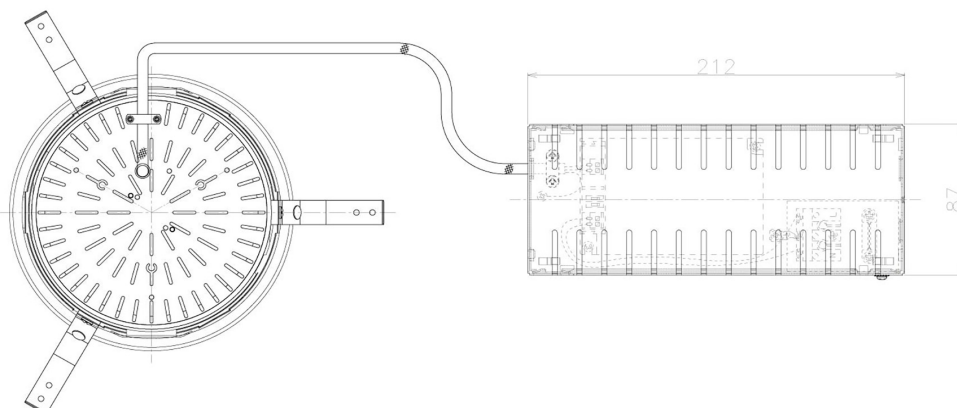

Item no. DD098-6560MB8530L

Series Name: Φ 150 Spark (Swallow Cone)

Installation	Recessed mount
Type	
Fixture wattage	65.3W
Beam angle	59 deg
Color Temp.	3000K
CRI	Ra>85
Luminous	6801 lm
Body	Die-cast aluminum alloy
Body finish	N/A
Trim finish	Black
Reflector finish	Mirror
IP Rate	IP20
Light source	COB module
Input Voltage	AC220~240V
Dimming Type	Non-Dimmable
Certificate	CE, CCC
Cut Hole	150mm

Height (Weight)	
65.3W	127 (1.4kg)
48.5W	127 (1.4kg)
44.3W	108 (1.2kg)
33.8W	108 (1.2kg)
30.3W	108 (1.2kg)
23.0W	78 (0.9kg)