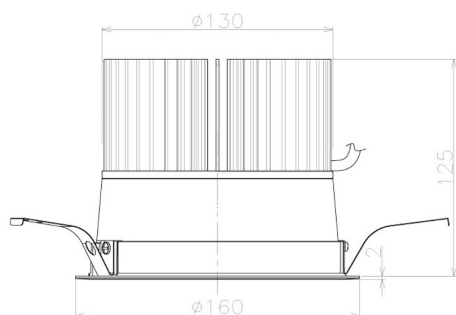

Item no. DD098-6560MB8535L

Series Name: Φ 150 Spark (Swallow Cone)

Installation	Recessed mount
Type	Φ 150 Spark (Swallow Cone)
Fixture wattage	65.3W
Beam angle	59 deg
Color Temp.	3500K
CRI	Ra>85
Luminous	6937 lm
Body	Die-cast aluminum alloy
Body finish	N/A
Trim finish	Black
Reflector finish	Mirror
IP Rate	IP20
Light source	COB module
Input Voltage	AC220~240V
Dimming Type	Non-Dimmable
Certificate	CE, CCC
Cut Hole	150mm

Height (Weight)	
65.3W	127 (1.4kg)
48.5W	127 (1.4kg)
44.3W	108 (1.2kg)
33.8W	108 (1.2kg)
30.3W	108 (1.2kg)
23.0W	78 (0.9kg)