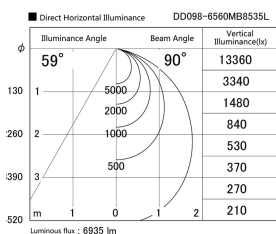

Item no. DD098-6560MB8535L

Series Name: Φ 150 Spark (Swallow Cone)

Installation	Recessed mount
Type	Φ 150 Spark (Swallow Cone)
Fixture wattage	65.3W
Beam angle	59 deg
Color Temp.	3500K
CRI	Ra>85
Luminous	6937 lm
Body	Die-cast aluminum alloy
Body finish	N/A
Trim finish	Black
Reflector finish	Mirror
IP Rate	IP20
Light source	COB module
Input Voltage	AC220~240V
Dimming Type	Non-Dimmable
Certificate	CE, CCC
Cut Hole	150mm

Height (Weight)	
65.3W	127 (1.4kg)
48.5W	127 (1.4kg)
44.3W	108 (1.2kg)
33.8W	108 (1.2kg)
30.3W	108 (1.2kg)
23.0W	78 (0.9kg)