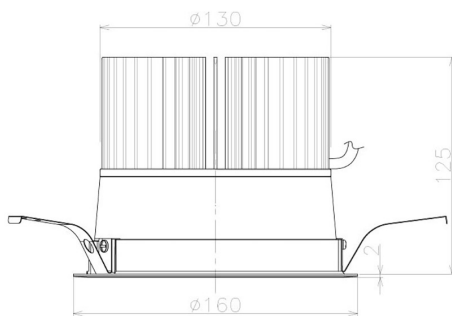

Item no. DD098-6560MB8535L

Series Name:  $\Phi$ 150 Spark (Swallow Cone)

Installation	Recessed mount
Type	
Fixture wattage	65.3W
Beam angle	59 deg
Color Temp.	3500K
CRI	Ra>85
Luminous	6937 lm
Body	Die-cast aluminum alloy
Body finish	N/A
Trim finish	Black
Reflector finish	Mirror
IP Rate	IP20
Light source	COB module
Input Voltage	AC220~240V
Dimming Type	Non-Dimmable
Certificate	CE, CCC
Cut Hole	150mm

Height (Weight)	
65.3W	127 (1.4kg)
48.5W	127 (1.4kg)
44.3W	108 (1.2kg)
33.8W	108 (1.2kg)
30.3W	108 (1.2kg)
23.0W	78 (0.9kg)