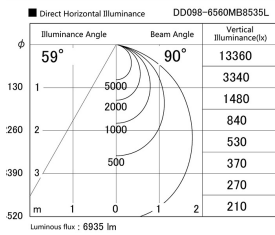

Item no. DD098-6560MB8535L

Series Name:  $\Phi$ 150 Spark (Swallow Cone)

Installation	Recessed mount
Type	
Fixture wattage	65.3W
Beam angle	59 deg
Color Temp.	3500K
CRI	Ra>85
Luminous	6937 lm
Body	Die-cast aluminum alloy
Body finish	N/A
Trim finish	Black
Reflector finish	Mirror
IP Rate	IP20
Light source	COB module
Input Voltage	AC220~240V
Dimming Type	Non-Dimmable
Certificate	CE, CCC
Cut Hole	150mm

Height (Weight)	
65.3W	127 (1.4kg)
48.5W	127 (1.4kg)
44.3W	108 (1.2kg)
33.8W	108 (1.2kg)
30.3W	108 (1.2kg)
23.0W	78 (0.9kg)