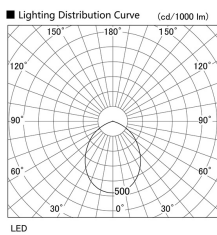

Item no. DD098-6560MB8535L

Series Name:  $\Phi$ 150 Spark (Swallow Cone)

Installation	Recessed mount
Type	
Fixture wattage	65.3W
Beam angle	59 deg
Color Temp.	3500K
CRI	Ra>85
Luminous	6937 lm
Body	Die-cast aluminum alloy
Body finish	N/A
Trim finish	Black
Reflector finish	Mirror
IP Rate	IP20
Light source	COB module
Input Voltage	AC220~240V
Dimming Type	Non-Dimmable
Certificate	CE, CCC
Cut Hole	150mm

Height (Weight)	
65.3W	127 (1.4kg)
48.5W	127 (1.4kg)
44.3W	108 (1.2kg)
33.8W	108 (1.2kg)
30.3W	108 (1.2kg)
23.0W	78 (0.9kg)