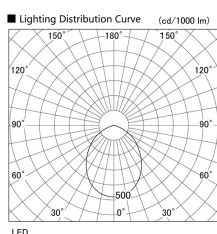

Item no. DD098-6560MB8535L

Series Name: Φ 150 Spark (Swallow Cone)

Installation	Recessed mount
Type	Φ 150 Spark (Swallow Cone)
Fixture wattage	65.3W
Beam angle	59 deg
Color Temp.	3500K
CRI	Ra>85
Luminous	6937 lm
Body	Die-cast aluminum alloy
Body finish	N/A
Trim finish	Black
Reflector finish	Mirror
IP Rate	IP20
Light source	COB module
Input Voltage	AC220~240V
Dimming Type	Non-Dimmable
Certificate	CE, CCC
Cut Hole	150mm

Height (Weight)	
65.3W	127 (1.4kg)
48.5W	127 (1.4kg)
44.3W	108 (1.2kg)
33.8W	108 (1.2kg)
30.3W	108 (1.2kg)
23.0W	78 (0.9kg)