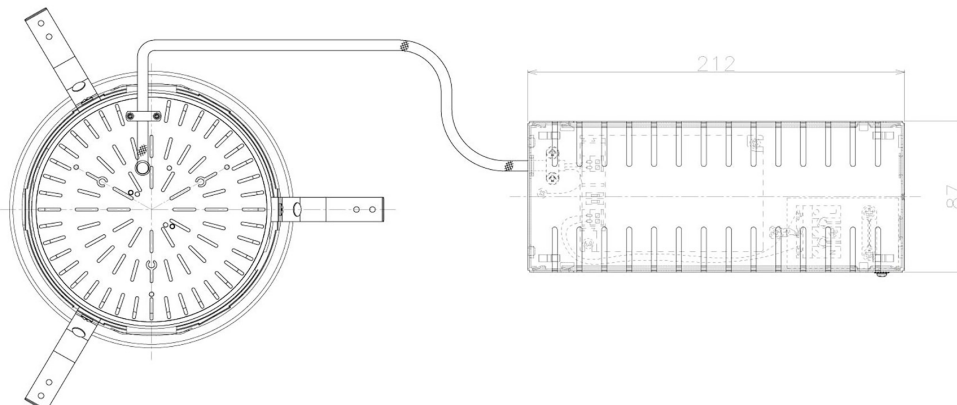

Item no. DD098-6560MB8535L

Series Name:  $\Phi$ 150 Spark (Swallow Cone)

Installation	Recessed mount
Type	
Fixture wattage	65.3W
Beam angle	59 deg
Color Temp.	3500K
CRI	Ra>85
Luminous	6937 lm
Body	Die-cast aluminum alloy
Body finish	N/A
Trim finish	Black
Reflector finish	Mirror
IP Rate	IP20
Light source	COB module
Input Voltage	AC220~240V
Dimming Type	Non-Dimmable
Certificate	CE, CCC
Cut Hole	150mm

Height (Weight)	
65.3W	127 (1.4kg)
48.5W	127 (1.4kg)
44.3W	108 (1.2kg)
33.8W	108 (1.2kg)
30.3W	108 (1.2kg)
23.0W	78 (0.9kg)