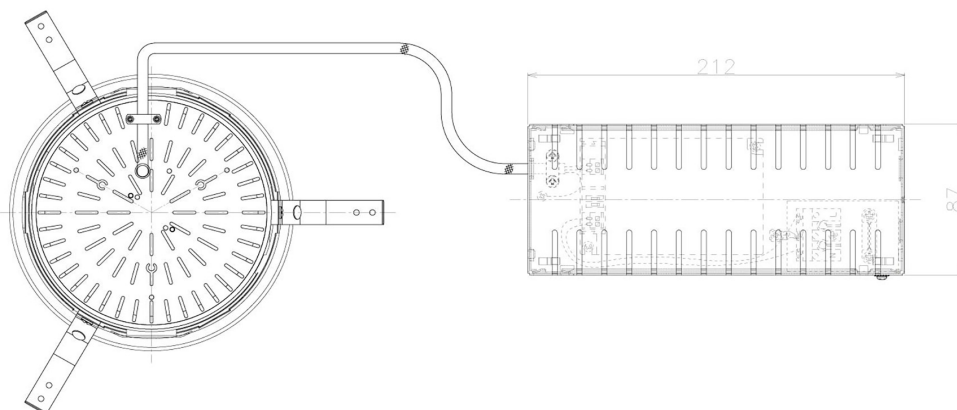

Item no. DD098-6560MB8535L

Series Name: Φ 150 Spark (Swallow Cone)

Installation	Recessed mount
Type	Φ 150 Spark (Swallow Cone)
Fixture wattage	65.3W
Beam angle	59 deg
Color Temp.	3500K
CRI	Ra>85
Luminous	6937 lm
Body	Die-cast aluminum alloy
Body finish	N/A
Trim finish	Black
Reflector finish	Mirror
IP Rate	IP20
Light source	COB module
Input Voltage	AC220~240V
Dimming Type	Non-Dimmable
Certificate	CE, CCC
Cut Hole	150mm

Height (Weight)	
65.3W	127 (1.4kg)
48.5W	127 (1.4kg)
44.3W	108 (1.2kg)
33.8W	108 (1.2kg)
30.3W	108 (1.2kg)
23.0W	78 (0.9kg)