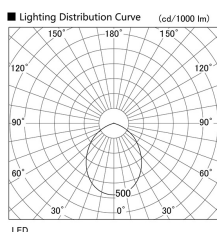

Item no. DD098-6560MB8540L

Series Name: Φ 150 Spark (Swallow Cone)

Installation	Recessed mount
Type	
Fixture wattage	65.3W
Beam angle	59 deg
Color Temp.	4000K
CRI	Ra>85
Luminous	7005 lm
Body	Die-cast aluminum alloy
Body finish	N/A
Trim finish	Black
Reflector finish	Mirror
IP Rate	IP20
Light source	COB module
Input Voltage	AC220~240V
Dimming Type	Non-Dimmable
Certificate	CE, CCC
Cut Hole	150mm

Height (Weight)	
65.3W	127 (1.4kg)
48.5W	127 (1.4kg)
44.3W	108 (1.2kg)
33.8W	108 (1.2kg)
30.3W	108 (1.2kg)
23.0W	78 (0.9kg)