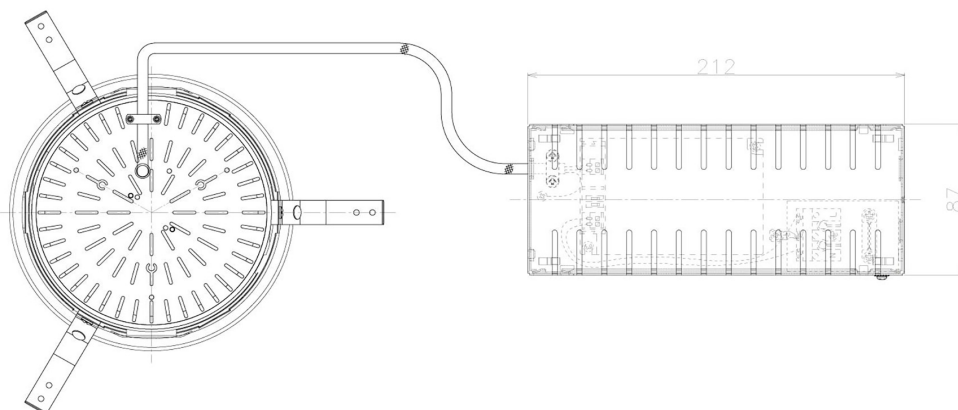

Item no. DD098-6560MB8540L

Series Name: Φ 150 Spark (Swallow Cone)

Installation	Recessed mount
Type	
Fixture wattage	65.3W
Beam angle	59 deg
Color Temp.	4000K
CRI	Ra>85
Luminous	7005 lm
Body	Die-cast aluminum alloy
Body finish	N/A
Trim finish	Black
Reflector finish	Mirror
IP Rate	IP20
Light source	COB module
Input Voltage	AC220~240V
Dimming Type	Non-Dimmable
Certificate	CE, CCC
Cut Hole	150mm

Height (Weight)	
65.3W	127 (1.4kg)
48.5W	127 (1.4kg)
44.3W	108 (1.2kg)
33.8W	108 (1.2kg)
30.3W	108 (1.2kg)
23.0W	78 (0.9kg)