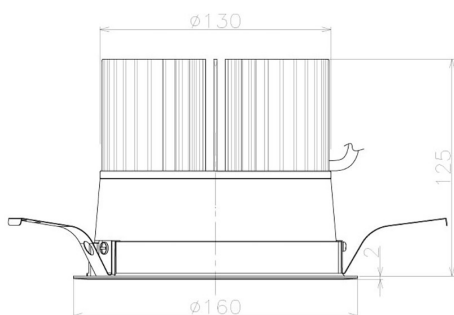

Item no. DD098-6560MB8540L

Series Name: Φ 150 Spark (Swallow Cone)

Installation	Recessed mount
Type	
Fixture wattage	65.3W
Beam angle	59 deg
Color Temp.	4000K
CRI	Ra>85
Luminous	7005 lm
Body	Die-cast aluminum alloy
Body finish	N/A
Trim finish	Black
Reflector finish	Mirror
IP Rate	IP20
Light source	COB module
Input Voltage	AC220~240V
Dimming Type	Non-Dimmable
Certificate	CE, CCC
Cut Hole	150mm

Height (Weight)	
65.3W	127 (1.4kg)
48.5W	127 (1.4kg)
44.3W	108 (1.2kg)
33.8W	108 (1.2kg)
30.3W	108 (1.2kg)
23.0W	78 (0.9kg)