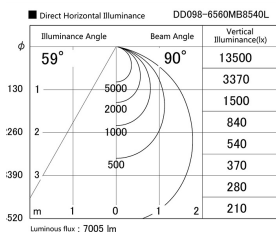

Item no. DD098-6560MB8540L

Series Name: Φ 150 Spark (Swallow Cone)

Installation	Recessed mount
Type	
Fixture wattage	65.3W
Beam angle	59 deg
Color Temp.	4000K
CRI	Ra>85
Luminous	7005 lm
Body	Die-cast aluminum alloy
Body finish	N/A
Trim finish	Black
Reflector finish	Mirror
IP Rate	IP20
Light source	COB module
Input Voltage	AC220~240V
Dimming Type	Non-Dimmable
Certificate	CE, CCC
Cut Hole	150mm

Height (Weight)	
65.3W	127 (1.4kg)
48.5W	127 (1.4kg)
44.3W	108 (1.2kg)
33.8W	108 (1.2kg)
30.3W	108 (1.2kg)
23.0W	78 (0.9kg)