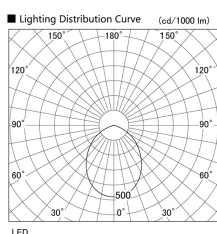

Item no. DD098-6560MB9027L

Series Name:  $\Phi$ 150 Spark (Swallow Cone)

Installation	Recessed mount
Type	
Fixture wattage	65.3W
Beam angle	59 deg
Color Temp.	2700K
CRI	Ra>90
Luminous	5936 lm
Body	Die-cast aluminum alloy
Body finish	N/A
Trim finish	Black
Reflector finish	Mirror
IP Rate	IP20
Light source	COB module
Input Voltage	AC220~240V
Dimming Type	Non-Dimmable
Certificate	CE, CCC
Cut Hole	150mm

Height (Weight)	
65.3W	127 (1.4kg)
48.5W	127 (1.4kg)
44.3W	108 (1.2kg)
33.8W	108 (1.2kg)
30.3W	108 (1.2kg)
23.0W	78 (0.9kg)