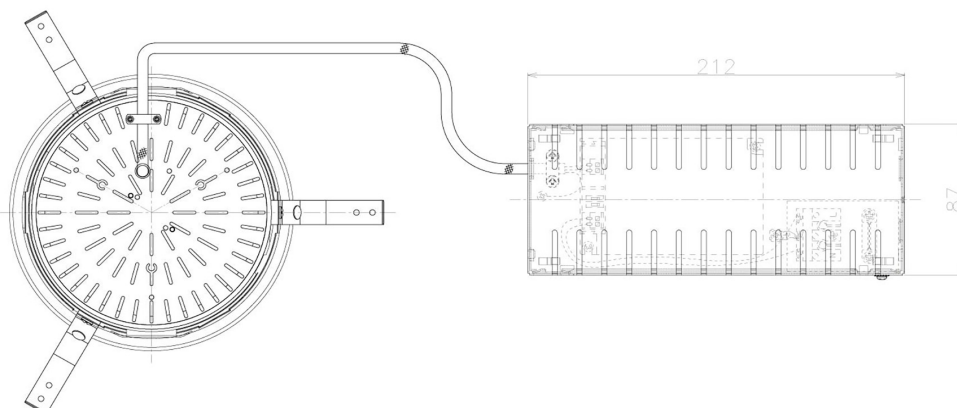

Item no. DD098-6560MB9027L

Series Name:  $\Phi$ 150 Spark (Swallow Cone)

Installation	Recessed mount
Type	
Fixture wattage	65.3W
Beam angle	59 deg
Color Temp.	2700K
CRI	Ra>90
Luminous	5936 lm
Body	Die-cast aluminum alloy
Body finish	N/A
Trim finish	Black
Reflector finish	Mirror
IP Rate	IP20
Light source	COB module
Input Voltage	AC220~240V
Dimming Type	Non-Dimmable
Certificate	CE, CCC
Cut Hole	150mm

Height (Weight)	
65.3W	127 (1.4kg)
48.5W	127 (1.4kg)
44.3W	108 (1.2kg)
33.8W	108 (1.2kg)
30.3W	108 (1.2kg)
23.0W	78 (0.9kg)