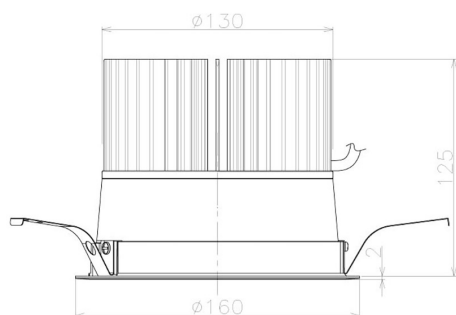

Item no. DD098-6560MB9027L

Series Name:  $\Phi$ 150 Spark (Swallow Cone)

Installation	Recessed mount
Type	
Fixture wattage	65.3W
Beam angle	59 deg
Color Temp.	2700K
CRI	Ra>90
Luminous	5936 lm
Body	Die-cast aluminum alloy
Body finish	N/A
Trim finish	Black
Reflector finish	Mirror
IP Rate	IP20
Light source	COB module
Input Voltage	AC220~240V
Dimming Type	Non-Dimmable
Certificate	CE, CCC
Cut Hole	150mm

Height (Weight)	
65.3W	127 (1.4kg)
48.5W	127 (1.4kg)
44.3W	108 (1.2kg)
33.8W	108 (1.2kg)
30.3W	108 (1.2kg)
23.0W	78 (0.9kg)