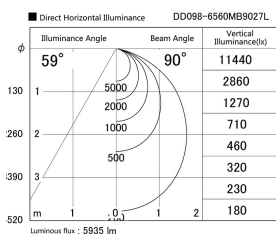

Item no. DD098-6560MB9027L

Series Name:  $\Phi$ 150 Spark (Swallow Cone)

Installation	Recessed mount
Type	
Fixture wattage	65.3W
Beam angle	59 deg
Color Temp.	2700K
CRI	Ra>90
Luminous	5936 lm
Body	Die-cast aluminum alloy
Body finish	N/A
Trim finish	Black
Reflector finish	Mirror
IP Rate	IP20
Light source	COB module
Input Voltage	AC220~240V
Dimming Type	Non-Dimmable
Certificate	CE, CCC
Cut Hole	150mm

Height (Weight)	
65.3W	127 (1.4kg)
48.5W	127 (1.4kg)
44.3W	108 (1.2kg)
33.8W	108 (1.2kg)
30.3W	108 (1.2kg)
23.0W	78 (0.9kg)