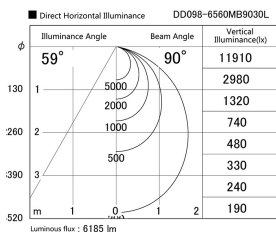

Item no. DD098-6560MB9030L

Series Name: Φ 150 Spark (Swallow Cone)

Installation	Recessed mount
Type	
Fixture wattage	65.3W
Beam angle	59 deg
Color Temp.	3000K
CRI	Ra>90
Luminous	6184 lm
Body	Die-cast aluminum alloy
Body finish	N/A
Trim finish	Black
Reflector finish	Mirror
IP Rate	IP20
Light source	COB module
Input Voltage	AC220~240V
Dimming Type	Non-Dimmable
Certificate	CE, CCC
Cut Hole	150mm

Height (Weight)	
65.3W	127 (1.4kg)
48.5W	127 (1.4kg)
44.3W	108 (1.2kg)
33.8W	108 (1.2kg)
30.3W	108 (1.2kg)
23.0W	78 (0.9kg)