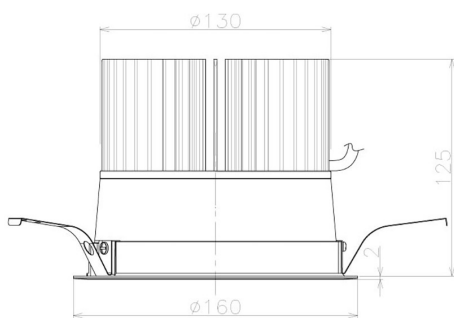

Item no. DD098-6560MB9030L

Series Name: Φ 150 Spark (Swallow Cone)

Installation	Recessed mount
Type	
Fixture wattage	65.3W
Beam angle	59 deg
Color Temp.	3000K
CRI	Ra>90
Luminous	6184 lm
Body	Die-cast aluminum alloy
Body finish	N/A
Trim finish	Black
Reflector finish	Mirror
IP Rate	IP20
Light source	COB module
Input Voltage	AC220~240V
Dimming Type	Non-Dimmable
Certificate	CE, CCC
Cut Hole	150mm

Height (Weight)	
65.3W	127 (1.4kg)
48.5W	127 (1.4kg)
44.3W	108 (1.2kg)
33.8W	108 (1.2kg)
30.3W	108 (1.2kg)
23.0W	78 (0.9kg)