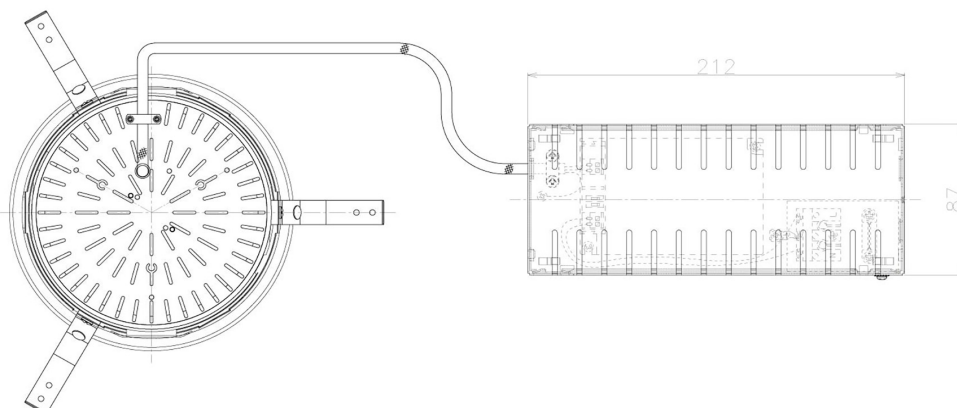

Item no. DD098-6560MB9030L

Series Name: Φ 150 Spark (Swallow Cone)

| | |
|------------------|-------------------------|
| Installation | Recessed mount |
| Type | |
| Fixture wattage | 65.3W |
| Beam angle | 59 deg |
| Color Temp. | 3000K |
| CRI | Ra>90 |
| Luminous | 6184 lm |
| Body | Die-cast aluminum alloy |
| Body finish | N/A |
| Trim finish | Black |
| Reflector finish | Mirror |
| IP Rate | IP20 |
| Light source | COB module |
| Input Voltage | AC220~240V |
| Dimming Type | Non-Dimmable |
| Certificate | CE, CCC |
| Cut Hole | 150mm |

| Height (Weight) | |
|-----------------|-------------|
| 65.3W | 127 (1.4kg) |
| 48.5W | 127 (1.4kg) |
| 44.3W | 108 (1.2kg) |
| 33.8W | 108 (1.2kg) |
| 30.3W | 108 (1.2kg) |
| 23.0W | 78 (0.9kg) |