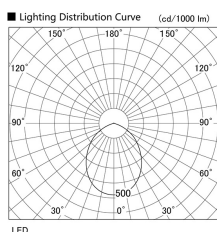

Item no. DD098-6560MB9030L

Series Name: Φ 150 Spark (Swallow Cone)

Installation	Recessed mount
Type	
Fixture wattage	65.3W
Beam angle	59 deg
Color Temp.	3000K
CRI	Ra>90
Luminous	6184 lm
Body	Die-cast aluminum alloy
Body finish	N/A
Trim finish	Black
Reflector finish	Mirror
IP Rate	IP20
Light source	COB module
Input Voltage	AC220~240V
Dimming Type	Non-Dimmable
Certificate	CE, CCC
Cut Hole	150mm

Height (Weight)	
65.3W	127 (1.4kg)
48.5W	127 (1.4kg)
44.3W	108 (1.2kg)
33.8W	108 (1.2kg)
30.3W	108 (1.2kg)
23.0W	78 (0.9kg)