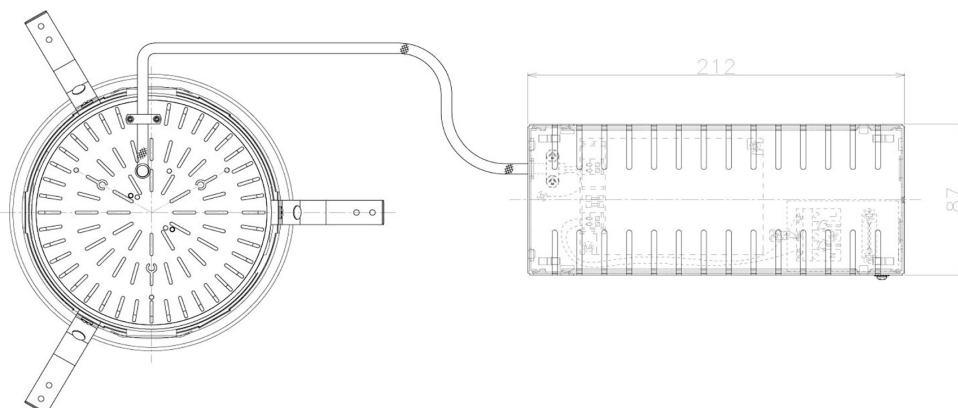

Item no. DD098-6560MB9030L

Series Name: Φ 150 Spark (Swallow Cone)

Installation	Recessed mount
Type	
Fixture wattage	65.3W
Beam angle	59 deg
Color Temp.	3000K
CRI	Ra>90
Luminous	6184 lm
Body	Die-cast aluminum alloy
Body finish	N/A
Trim finish	Black
Reflector finish	Mirror
IP Rate	IP20
Light source	COB module
Input Voltage	AC220~240V
Dimming Type	Non-Dimmable
Certificate	CE, CCC
Cut Hole	150mm

Height (Weight)	
65.3W	127 (1.4kg)
48.5W	127 (1.4kg)
44.3W	108 (1.2kg)
33.8W	108 (1.2kg)
30.3W	108 (1.2kg)
23.0W	78 (0.9kg)