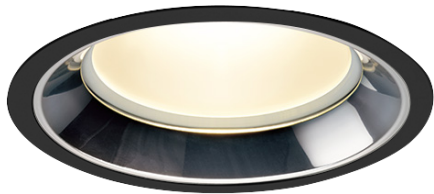

Item no. DD098-6560MB9030L

Series Name: Φ 150 Spark (Swallow Cone)

Installation	Recessed mount
Type	
Fixture wattage	65.3W
Beam angle	59 deg
Color Temp.	3000K
CRI	Ra>90
Luminous	6184 lm
Body	Die-cast aluminum alloy
Body finish	N/A
Trim finish	Black
Reflector finish	Mirror
IP Rate	IP20
Light source	COB module
Input Voltage	AC220~240V
Dimming Type	Non-Dimmable
Certificate	CE, CCC
Cut Hole	150mm