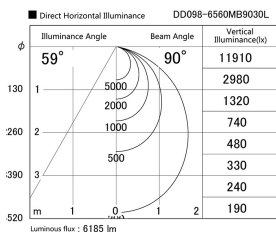

Item no. DD098-6560MB9030L

Series Name: Φ 150 Spark (Swallow Cone)

| | |
|------------------|-------------------------|
| Installation | Recessed mount |
| Type | |
| Fixture wattage | 65.3W |
| Beam angle | 59 deg |
| Color Temp. | 3000K |
| CRI | Ra>90 |
| Luminous | 6184 lm |
| Body | Die-cast aluminum alloy |
| Body finish | N/A |
| Trim finish | Black |
| Reflector finish | Mirror |
| IP Rate | IP20 |
| Light source | COB module |
| Input Voltage | AC220~240V |
| Dimming Type | Non-Dimmable |
| Certificate | CE, CCC |
| Cut Hole | 150mm |

| Height (Weight) | |
|-----------------|-------------|
| 65.3W | 127 (1.4kg) |
| 48.5W | 127 (1.4kg) |
| 44.3W | 108 (1.2kg) |
| 33.8W | 108 (1.2kg) |
| 30.3W | 108 (1.2kg) |
| 23.0W | 78 (0.9kg) |