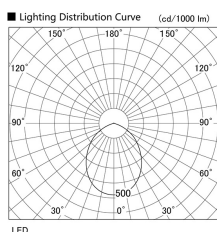

Item no. DD098-6560MB9030L

Series Name: Φ 150 Spark (Swallow Cone)

| | |
|------------------|-------------------------|
| Installation | Recessed mount |
| Type | |
| Fixture wattage | 65.3W |
| Beam angle | 59 deg |
| Color Temp. | 3000K |
| CRI | Ra>90 |
| Luminous | 6184 lm |
| Body | Die-cast aluminum alloy |
| Body finish | N/A |
| Trim finish | Black |
| Reflector finish | Mirror |
| IP Rate | IP20 |
| Light source | COB module |
| Input Voltage | AC220~240V |
| Dimming Type | Non-Dimmable |
| Certificate | CE, CCC |
| Cut Hole | 150mm |

| Height (Weight) | |
|-----------------|-------------|
| 65.3W | 127 (1.4kg) |
| 48.5W | 127 (1.4kg) |
| 44.3W | 108 (1.2kg) |
| 33.8W | 108 (1.2kg) |
| 30.3W | 108 (1.2kg) |
| 23.0W | 78 (0.9kg) |