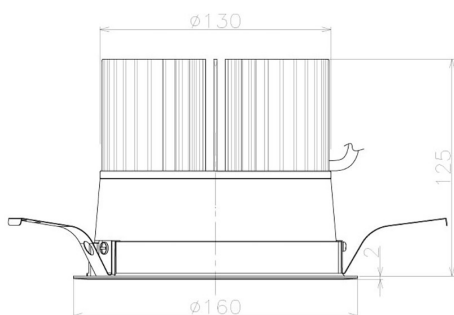

Item no. DD098-6560MB9030L

Series Name: Φ 150 Spark (Swallow Cone)

| | |
|------------------|-------------------------|
| Installation | Recessed mount |
| Type | |
| Fixture wattage | 65.3W |
| Beam angle | 59 deg |
| Color Temp. | 3000K |
| CRI | Ra>90 |
| Luminous | 6184 lm |
| Body | Die-cast aluminum alloy |
| Body finish | N/A |
| Trim finish | Black |
| Reflector finish | Mirror |
| IP Rate | IP20 |
| Light source | COB module |
| Input Voltage | AC220~240V |
| Dimming Type | Non-Dimmable |
| Certificate | CE, CCC |
| Cut Hole | 150mm |

| Height (Weight) | |
|-----------------|-------------|
| 65.3W | 127 (1.4kg) |
| 48.5W | 127 (1.4kg) |
| 44.3W | 108 (1.2kg) |
| 33.8W | 108 (1.2kg) |
| 30.3W | 108 (1.2kg) |
| 23.0W | 78 (0.9kg) |