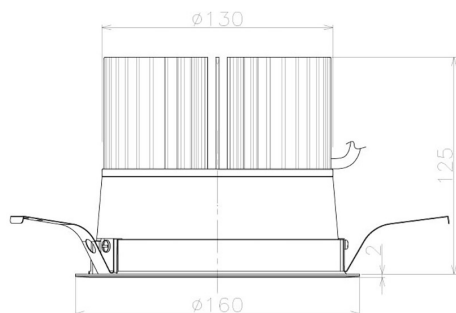

Item no. DD098-6560MB9035L

Series Name: Φ 150 Spark (Swallow Cone)

Installation	Recessed mount
Type	Φ 150 Spark (Swallow Cone)
Fixture wattage	65.3W
Beam angle	59 deg
Color Temp.	3500K
CRI	Ra>90
Luminous	6308 lm
Body	Die-cast aluminum alloy
Body finish	N/A
Trim finish	Black
Reflector finish	Mirror
IP Rate	IP20
Light source	COB module
Input Voltage	AC220~240V
Dimming Type	Non-Dimmable
Certificate	CE, CCC
Cut Hole	150mm

Height (Weight)	
65.3W	127 (1.4kg)
48.5W	127 (1.4kg)
44.3W	108 (1.2kg)
33.8W	108 (1.2kg)
30.3W	108 (1.2kg)
23.0W	78 (0.9kg)