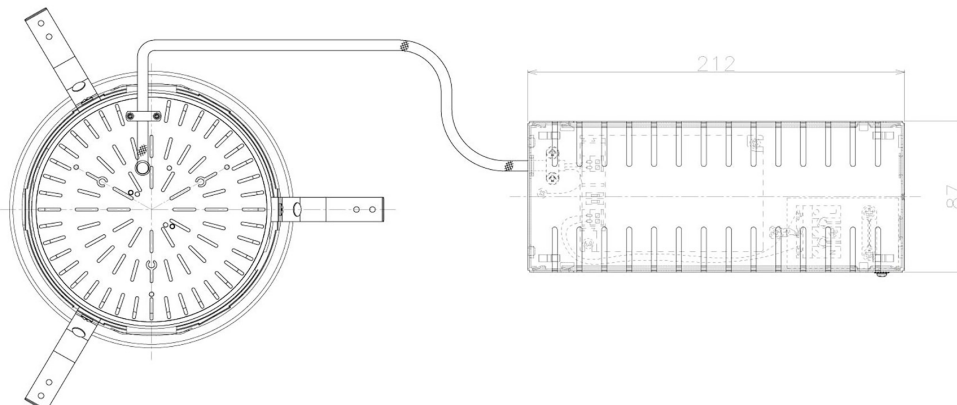

Item no. DD098-6560MB9035L

Series Name: Φ 150 Spark (Swallow Cone)

Installation	Recessed mount
Type	
Fixture wattage	65.3W
Beam angle	59 deg
Color Temp.	3500K
CRI	Ra>90
Luminous	6308 lm
Body	Die-cast aluminum alloy
Body finish	N/A
Trim finish	Black
Reflector finish	Mirror
IP Rate	IP20
Light source	COB module
Input Voltage	AC220~240V
Dimming Type	Non-Dimmable
Certificate	CE, CCC
Cut Hole	150mm

Height (Weight)	
65.3W	127 (1.4kg)
48.5W	127 (1.4kg)
44.3W	108 (1.2kg)
33.8W	108 (1.2kg)
30.3W	108 (1.2kg)
23.0W	78 (0.9kg)