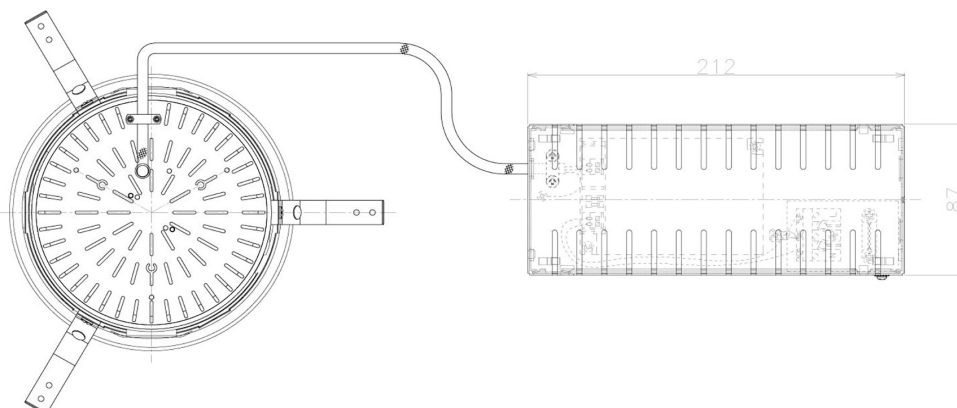

Item no. DD098-6560MB9035L

Series Name: Φ 150 Spark (Swallow Cone)

Installation	Recessed mount
Type	Φ 150 Spark (Swallow Cone)
Fixture wattage	65.3W
Beam angle	59 deg
Color Temp.	3500K
CRI	Ra>90
Luminous	6308 lm
Body	Die-cast aluminum alloy
Body finish	N/A
Trim finish	Black
Reflector finish	Mirror
IP Rate	IP20
Light source	COB module
Input Voltage	AC220~240V
Dimming Type	Non-Dimmable
Certificate	CE, CCC
Cut Hole	150mm

Height (Weight)	
65.3W	127 (1.4kg)
48.5W	127 (1.4kg)
44.3W	108 (1.2kg)
33.8W	108 (1.2kg)
30.3W	108 (1.2kg)
23.0W	78 (0.9kg)