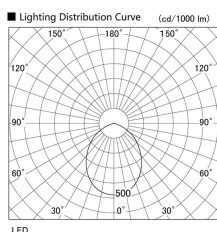

Item no. DD098-6560MB9035L

Series Name: Φ 150 Spark (Swallow Cone)

Installation	Recessed mount
Type	Φ 150 Spark (Swallow Cone)
Fixture wattage	65.3W
Beam angle	59 deg
Color Temp.	3500K
CRI	Ra>90
Luminous	6308 lm
Body	Die-cast aluminum alloy
Body finish	N/A
Trim finish	Black
Reflector finish	Mirror
IP Rate	IP20
Light source	COB module
Input Voltage	AC220~240V
Dimming Type	Non-Dimmable
Certificate	CE, CCC
Cut Hole	150mm

Height (Weight)	
65.3W	127 (1.4kg)
48.5W	127 (1.4kg)
44.3W	108 (1.2kg)
33.8W	108 (1.2kg)
30.3W	108 (1.2kg)
23.0W	78 (0.9kg)