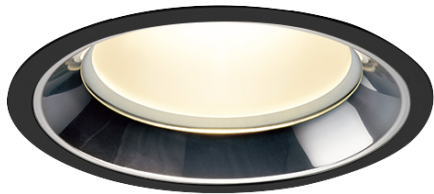

Item no. DD098-6560MB9035L

Series Name: Φ 150 Spark (Swallow Cone)

Installation	Recessed mount
Type	Φ 150 Spark (Swallow Cone)
Fixture wattage	65.3W
Beam angle	59 deg
Color Temp.	3500K
CRI	Ra>90
Luminous	6308 lm
Body	Die-cast aluminum alloy
Body finish	N/A
Trim finish	Black
Reflector finish	Mirror
IP Rate	IP20
Light source	COB module
Input Voltage	AC220~240V
Dimming Type	Non-Dimmable
Certificate	CE, CCC
Cut Hole	150mm