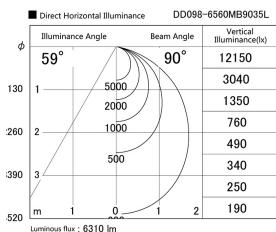

Item no. DD098-6560MB9035L

Series Name: Φ 150 Spark (Swallow Cone)

Installation	Recessed mount
Type	Φ 150 Spark (Swallow Cone)
Fixture wattage	65.3W
Beam angle	59 deg
Color Temp.	3500K
CRI	Ra>90
Luminous	6308 lm
Body	Die-cast aluminum alloy
Body finish	N/A
Trim finish	Black
Reflector finish	Mirror
IP Rate	IP20
Light source	COB module
Input Voltage	AC220~240V
Dimming Type	Non-Dimmable
Certificate	CE, CCC
Cut Hole	150mm

Height (Weight)	
65.3W	127 (1.4kg)
48.5W	127 (1.4kg)
44.3W	108 (1.2kg)
33.8W	108 (1.2kg)
30.3W	108 (1.2kg)
23.0W	78 (0.9kg)