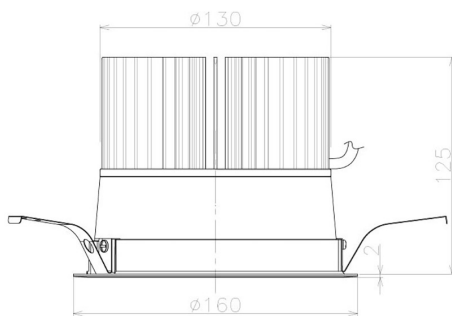

Item no. DD098-6560MB9035L

Series Name: Φ 150 Spark (Swallow Cone)

Installation	Recessed mount
Type	
Fixture wattage	65.3W
Beam angle	59 deg
Color Temp.	3500K
CRI	Ra>90
Luminous	6308 lm
Body	Die-cast aluminum alloy
Body finish	N/A
Trim finish	Black
Reflector finish	Mirror
IP Rate	IP20
Light source	COB module
Input Voltage	AC220~240V
Dimming Type	Non-Dimmable
Certificate	CE, CCC
Cut Hole	150mm

Height (Weight)	
65.3W	127 (1.4kg)
48.5W	127 (1.4kg)
44.3W	108 (1.2kg)
33.8W	108 (1.2kg)
30.3W	108 (1.2kg)
23.0W	78 (0.9kg)