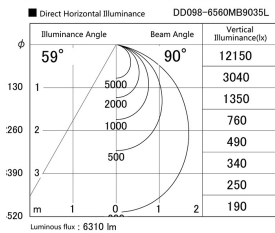

Item no. DD098-6560MB9035L

Series Name: Φ 150 Spark (Swallow Cone)

Installation	Recessed mount
Type	
Fixture wattage	65.3W
Beam angle	59 deg
Color Temp.	3500K
CRI	Ra>90
Luminous	6308 lm
Body	Die-cast aluminum alloy
Body finish	N/A
Trim finish	Black
Reflector finish	Mirror
IP Rate	IP20
Light source	COB module
Input Voltage	AC220~240V
Dimming Type	Non-Dimmable
Certificate	CE, CCC
Cut Hole	150mm

Height (Weight)	
65.3W	127 (1.4kg)
48.5W	127 (1.4kg)
44.3W	108 (1.2kg)
33.8W	108 (1.2kg)
30.3W	108 (1.2kg)
23.0W	78 (0.9kg)