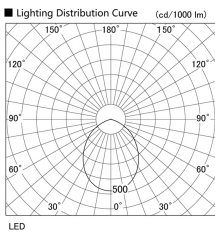

Item no. DD098-6560MB9035L

Series Name: Φ 150 Spark (Swallow Cone)

Installation	Recessed mount
Type	
Fixture wattage	65.3W
Beam angle	59 deg
Color Temp.	3500K
CRI	Ra>90
Luminous	6308 lm
Body	Die-cast aluminum alloy
Body finish	N/A
Trim finish	Black
Reflector finish	Mirror
IP Rate	IP20
Light source	COB module
Input Voltage	AC220~240V
Dimming Type	Non-Dimmable
Certificate	CE, CCC
Cut Hole	150mm

Height (Weight)	
65.3W	127 (1.4kg)
48.5W	127 (1.4kg)
44.3W	108 (1.2kg)
33.8W	108 (1.2kg)
30.3W	108 (1.2kg)
23.0W	78 (0.9kg)