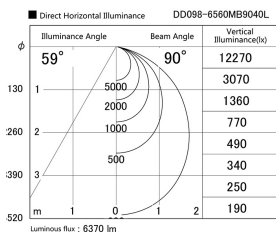

Item no. DD098-6560MB9040L

Series Name:  $\Phi$ 150 Spark (Swallow Cone)

Installation	Recessed mount
Type	
Fixture wattage	65.3W
Beam angle	59 deg
Color Temp.	4000K
CRI	Ra>90
Luminous	6369 lm
Body	Die-cast aluminum alloy
Body finish	N/A
Trim finish	Black
Reflector finish	Mirror
IP Rate	IP20
Light source	COB module
Input Voltage	AC220~240V
Dimming Type	Non-Dimmable
Certificate	CE, CCC
Cut Hole	150mm

Height (Weight)	
65.3W	127 (1.4kg)
48.5W	127 (1.4kg)
44.3W	108 (1.2kg)
33.8W	108 (1.2kg)
30.3W	108 (1.2kg)
23.0W	78 (0.9kg)