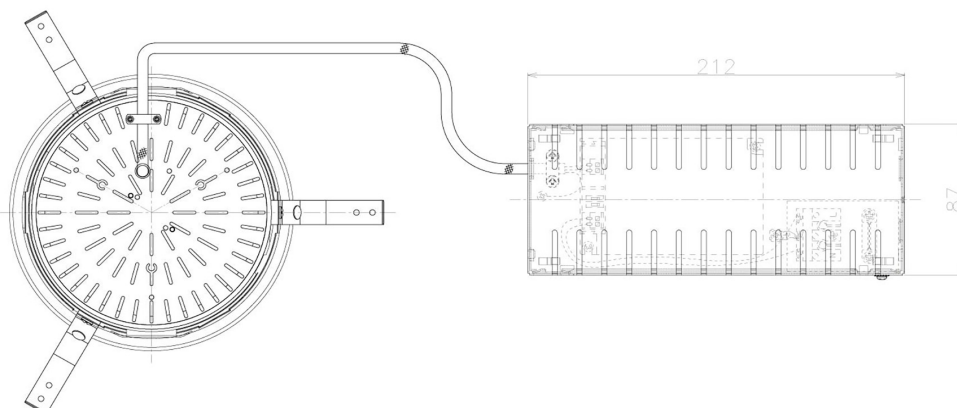

Item no. DD098-6560MB9040L

Series Name:  $\Phi$ 150 Spark (Swallow Cone)

Installation	Recessed mount
Type	
Fixture wattage	65.3W
Beam angle	59 deg
Color Temp.	4000K
CRI	Ra>90
Luminous	6369 lm
Body	Die-cast aluminum alloy
Body finish	N/A
Trim finish	Black
Reflector finish	Mirror
IP Rate	IP20
Light source	COB module
Input Voltage	AC220~240V
Dimming Type	Non-Dimmable
Certificate	CE, CCC
Cut Hole	150mm

Height (Weight)	
65.3W	127 (1.4kg)
48.5W	127 (1.4kg)
44.3W	108 (1.2kg)
33.8W	108 (1.2kg)
30.3W	108 (1.2kg)
23.0W	78 (0.9kg)