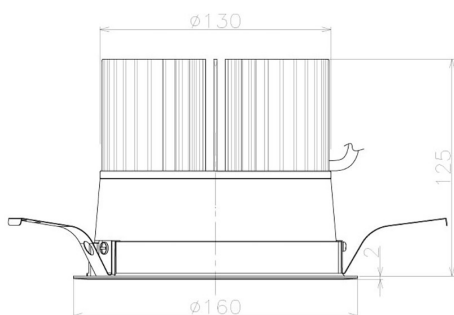

Item no. DD098-6560MB9040L

Series Name:  $\Phi$ 150 Spark (Swallow Cone)

Installation	Recessed mount
Type	
Fixture wattage	65.3W
Beam angle	59 deg
Color Temp.	4000K
CRI	Ra>90
Luminous	6369 lm
Body	Die-cast aluminum alloy
Body finish	N/A
Trim finish	Black
Reflector finish	Mirror
IP Rate	IP20
Light source	COB module
Input Voltage	AC220~240V
Dimming Type	Non-Dimmable
Certificate	CE, CCC
Cut Hole	150mm

Height (Weight)	
65.3W	127 (1.4kg)
48.5W	127 (1.4kg)
44.3W	108 (1.2kg)
33.8W	108 (1.2kg)
30.3W	108 (1.2kg)
23.0W	78 (0.9kg)