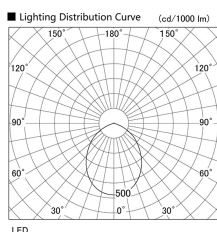

Item no. DD098-6560MB9040L

Series Name:  $\Phi$ 150 Spark (Swallow Cone)

Installation	Recessed mount
Type	
Fixture wattage	65.3W
Beam angle	59 deg
Color Temp.	4000K
CRI	Ra>90
Luminous	6369 lm
Body	Die-cast aluminum alloy
Body finish	N/A
Trim finish	Black
Reflector finish	Mirror
IP Rate	IP20
Light source	COB module
Input Voltage	AC220~240V
Dimming Type	Non-Dimmable
Certificate	CE, CCC
Cut Hole	150mm

Height (Weight)	
65.3W	127 (1.4kg)
48.5W	127 (1.4kg)
44.3W	108 (1.2kg)
33.8W	108 (1.2kg)
30.3W	108 (1.2kg)
23.0W	78 (0.9kg)