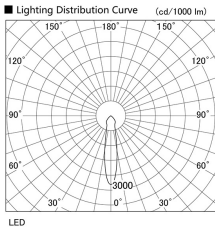

Item no. DD098-2520WW8527L

Series Name: Φ 150 Spark (Swallow Cone)

White Reflector

Installation	Recessed mount
Type	Φ 150 Spark (Swallow Cone)
Fixture wattage	23W
Beam angle	20 deg
Color Temp.	2700K
CRI	Ra>85
Luminous	2251 lm
Body	Die-cast aluminum alloy
Body finish	N/A
Trim finish	White
Reflector finish	White
IP Rate	IP20
Light source	COB module
Input Voltage	AC220~240V
Dimming Type	Non-Dimmable
Certificate	CE, CCC
Cut Hole	150mm

Height (Weight)	
65.3W	127 (1.4kg)
48.5W	127 (1.4kg)
44.3W	108 (1.2kg)
33.8W	108 (1.2kg)
30.3W	108 (1.2kg)
23.0W	78 (0.9kg)