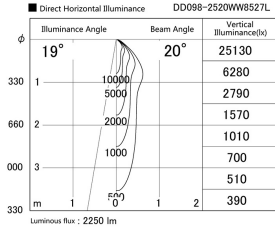

Item no. DD098-2520WW8527L

Series Name: Φ 150 Spark (Swallow Cone)

White Reflector

Installation	Recessed mount
Type	Φ 150 Spark (Swallow Cone)
Fixture wattage	23W
Beam angle	20 deg
Color Temp.	2700K
CRI	Ra>85
Luminous	2251 lm
Body	Die-cast aluminum alloy
Body finish	N/A
Trim finish	White
Reflector finish	White
IP Rate	IP20
Light source	COB module
Input Voltage	AC220~240V
Dimming Type	Non-Dimmable
Certificate	CE, CCC
Cut Hole	150mm

Height (Weight)	
65.3W	127 (1.4kg)
48.5W	127 (1.4kg)
44.3W	108 (1.2kg)
33.8W	108 (1.2kg)
30.3W	108 (1.2kg)
23.0W	78 (0.9kg)