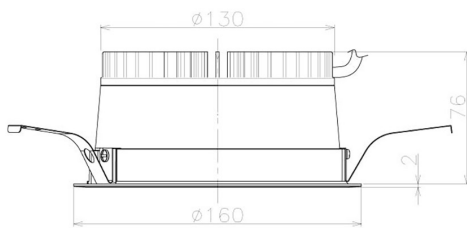

Item no. DD098-2520WW8527L

Series Name: Φ 150 Spark (Swallow Cone)

White Reflector

Installation	Recessed mount
Type	
Fixture wattage	23W
Beam angle	20 deg
Color Temp.	2700K
CRI	Ra>85
Luminous	2251 lm
Body	Die-cast aluminum alloy
Body finish	N/A
Trim finish	White
Reflector finish	White
IP Rate	IP20
Light source	COB module
Input Voltage	AC220~240V
Dimming Type	Non-Dimmable
Certificate	CE, CCC
Cut Hole	150mm

Height (Weight)	
65.3W	127 (1.4kg)
48.5W	127 (1.4kg)
44.3W	108 (1.2kg)
33.8W	108 (1.2kg)
30.3W	108 (1.2kg)
23.0W	78 (0.9kg)