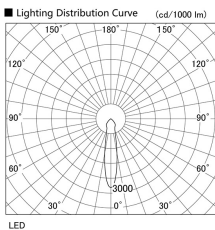

Item no. DD098-2520WW8527L

Series Name: Φ 150 Spark (Swallow Cone)

White Reflector

Installation	Recessed mount
Type	
Fixture wattage	23W
Beam angle	20 deg
Color Temp.	2700K
CRI	Ra>85
Luminous	2251 lm
Body	Die-cast aluminum alloy
Body finish	N/A
Trim finish	White
Reflector finish	White
IP Rate	IP20
Light source	COB module
Input Voltage	AC220~240V
Dimming Type	Non-Dimmable
Certificate	CE, CCC
Cut Hole	150mm

Height (Weight)	
65.3W	127 (1.4kg)
48.5W	127 (1.4kg)
44.3W	108 (1.2kg)
33.8W	108 (1.2kg)
30.3W	108 (1.2kg)
23.0W	78 (0.9kg)