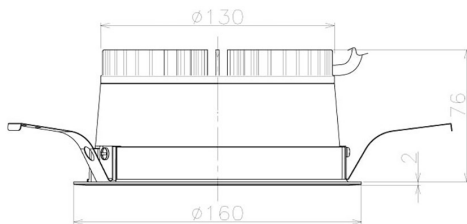

Item no. DD098-2520WW8527L

Series Name: Φ 150 Spark (Swallow Cone)

White Reflector

Installation	Recessed mount
Type	Φ 150 Spark (Swallow Cone)
Fixture wattage	23W
Beam angle	20 deg
Color Temp.	2700K
CRI	Ra>85
Luminous	2251 lm
Body	Die-cast aluminum alloy
Body finish	N/A
Trim finish	White
Reflector finish	White
IP Rate	IP20
Light source	COB module
Input Voltage	AC220~240V
Dimming Type	Non-Dimmable
Certificate	CE, CCC
Cut Hole	150mm

Height (Weight)	
65.3W	127 (1.4kg)
48.5W	127 (1.4kg)
44.3W	108 (1.2kg)
33.8W	108 (1.2kg)
30.3W	108 (1.2kg)
23.0W	78 (0.9kg)