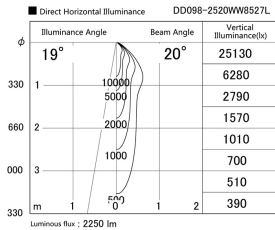

Item no. DD098-2520WW8527L

Series Name: Φ 150 Spark (Swallow Cone)

White Reflector

Installation	Recessed mount
Type	
Fixture wattage	23W
Beam angle	20 deg
Color Temp.	2700K
CRI	Ra>85
Luminous	2251 lm
Body	Die-cast aluminum alloy
Body finish	N/A
Trim finish	White
Reflector finish	White
IP Rate	IP20
Light source	COB module
Input Voltage	AC220~240V
Dimming Type	Non-Dimmable
Certificate	CE, CCC
Cut Hole	150mm

Height (Weight)	
65.3W	127 (1.4kg)
48.5W	127 (1.4kg)
44.3W	108 (1.2kg)
33.8W	108 (1.2kg)
30.3W	108 (1.2kg)
23.0W	78 (0.9kg)