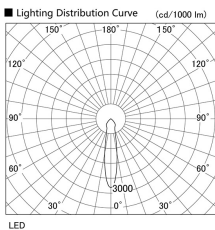

Item no. DD098-2520WW8530L

Series Name:  $\Phi 150$  Spark (Swallow Cone)

White Reflector

Installation	Recessed mount
Type	
Fixture wattage	23W
Beam angle	20 deg
Color Temp.	3000K
CRI	Ra>85
Luminous	2345 lm
Body	Die-cast aluminum alloy
Body finish	N/A
Trim finish	White
Reflector finish	White
IP Rate	IP20
Light source	COB module
Input Voltage	AC220~240V
Dimming Type	Non-Dimmable
Certificate	CE, CCC
Cut Hole	150mm

Height (Weight)	
65.3W	127 (1.4kg)
48.5W	127 (1.4kg)
44.3W	108 (1.2kg)
33.8W	108 (1.2kg)
30.3W	108 (1.2kg)
23.0W	78 (0.9kg)