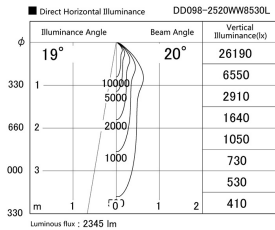

Item no. DD098-2520WW8530L

Series Name:  $\Phi 150$  Spark (Swallow Cone)

White Reflector

Installation	Recessed mount
Type	
Fixture wattage	23W
Beam angle	20 deg
Color Temp.	3000K
CRI	Ra>85
Luminous	2345 lm
Body	Die-cast aluminum alloy
Body finish	N/A
Trim finish	White
Reflector finish	White
IP Rate	IP20
Light source	COB module
Input Voltage	AC220~240V
Dimming Type	Non-Dimmable
Certificate	CE, CCC
Cut Hole	150mm

Height (Weight)	
65.3W	127 (1.4kg)
48.5W	127 (1.4kg)
44.3W	108 (1.2kg)
33.8W	108 (1.2kg)
30.3W	108 (1.2kg)
23.0W	78 (0.9kg)