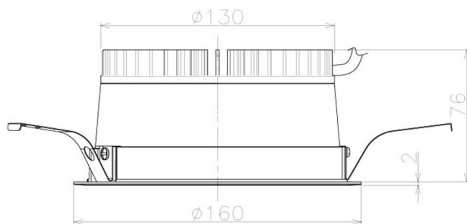

Item no. DD098-2520WW8530L

Series Name: $\Phi 150$ Spark (Swallow Cone)

White Reflector

Installation	Recessed mount
Type	$\Phi 150$ Spark (Swallow Cone)
Fixture wattage	23W
Beam angle	20 deg
Color Temp.	3000K
CRI	Ra>85
Luminous	2345 lm
Body	Die-cast aluminum alloy
Body finish	N/A
Trim finish	White
Reflector finish	White
IP Rate	IP20
Light source	COB module
Input Voltage	AC220~240V
Dimming Type	Non-Dimmable
Certificate	CE, CCC
Cut Hole	150mm

Height (Weight)	
65.3W	127 (1.4kg)
48.5W	127 (1.4kg)
44.3W	108 (1.2kg)
33.8W	108 (1.2kg)
30.3W	108 (1.2kg)
23.0W	78 (0.9kg)