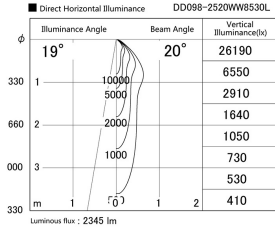

Item no. DD098-2520WW8530L

Series Name: $\Phi 150$ Spark (Swallow Cone)

White Reflector

Installation	Recessed mount
Type	$\Phi 150$ Spark (Swallow Cone)
Fixture wattage	23W
Beam angle	20 deg
Color Temp.	3000K
CRI	Ra>85
Luminous	2345 lm
Body	Die-cast aluminum alloy
Body finish	N/A
Trim finish	White
Reflector finish	White
IP Rate	IP20
Light source	COB module
Input Voltage	AC220~240V
Dimming Type	Non-Dimmable
Certificate	CE, CCC
Cut Hole	150mm

Height (Weight)	
65.3W	127 (1.4kg)
48.5W	127 (1.4kg)
44.3W	108 (1.2kg)
33.8W	108 (1.2kg)
30.3W	108 (1.2kg)
23.0W	78 (0.9kg)