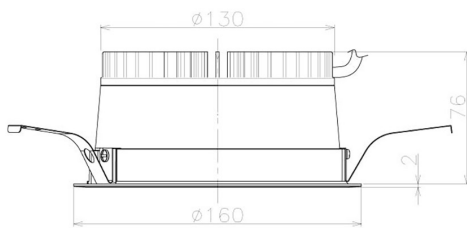

Item no. DD098-2520WW8530L

Series Name:  $\Phi 150$  Spark (Swallow Cone)

White Reflector

Installation	Recessed mount
Type	
Fixture wattage	23W
Beam angle	20 deg
Color Temp.	3000K
CRI	Ra>85
Luminous	2345 lm
Body	Die-cast aluminum alloy
Body finish	N/A
Trim finish	White
Reflector finish	White
IP Rate	IP20
Light source	COB module
Input Voltage	AC220~240V
Dimming Type	Non-Dimmable
Certificate	CE, CCC
Cut Hole	150mm

Height (Weight)	
65.3W	127 (1.4kg)
48.5W	127 (1.4kg)
44.3W	108 (1.2kg)
33.8W	108 (1.2kg)
30.3W	108 (1.2kg)
23.0W	78 (0.9kg)