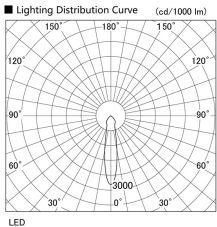

Item no. DD098-2520WW8530L

Series Name: $\Phi 150$ Spark (Swallow Cone)

White Reflector

Installation	Recessed mount
Type	$\Phi 150$ Spark (Swallow Cone)
Fixture wattage	23W
Beam angle	20 deg
Color Temp.	3000K
CRI	Ra>85
Luminous	2345 lm
Body	Die-cast aluminum alloy
Body finish	N/A
Trim finish	White
Reflector finish	White
IP Rate	IP20
Light source	COB module
Input Voltage	AC220~240V
Dimming Type	Non-Dimmable
Certificate	CE, CCC
Cut Hole	150mm

Height (Weight)	
65.3W	127 (1.4kg)
48.5W	127 (1.4kg)
44.3W	108 (1.2kg)
33.8W	108 (1.2kg)
30.3W	108 (1.2kg)
23.0W	78 (0.9kg)