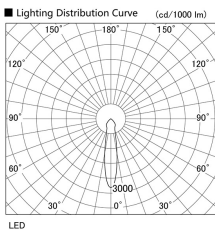

Item no. DD098-2520WW8535L

Series Name: Φ 150 Spark (Swallow Cone)

White Reflector

Installation	Recessed mount
Type	Φ 150 Spark (Swallow Cone)
Fixture wattage	23W
Beam angle	20 deg
Color Temp.	3500K
CRI	Ra>85
Luminous	2392 lm
Body	Die-cast aluminum alloy
Body finish	N/A
Trim finish	White
Reflector finish	White
IP Rate	IP20
Light source	COB module
Input Voltage	AC220~240V
Dimming Type	Non-Dimmable
Certificate	CE, CCC
Cut Hole	150mm

Height (Weight)	
65.3W	127 (1.4kg)
48.5W	127 (1.4kg)
44.3W	108 (1.2kg)
33.8W	108 (1.2kg)
30.3W	108 (1.2kg)
23.0W	78 (0.9kg)