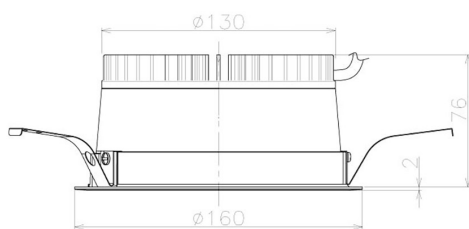

Item no. DD098-2520WW8535L

Series Name: Φ 150 Spark (Swallow Cone)

White Reflector

Installation	Recessed mount
Type	
Fixture wattage	23W
Beam angle	20 deg
Color Temp.	3500K
CRI	Ra>85
Luminous	2392 lm
Body	Die-cast aluminum alloy
Body finish	N/A
Trim finish	White
Reflector finish	White
IP Rate	IP20
Light source	COB module
Input Voltage	AC220~240V
Dimming Type	Non-Dimmable
Certificate	CE, CCC
Cut Hole	150mm

Height (Weight)	
65.3W	127 (1.4kg)
48.5W	127 (1.4kg)
44.3W	108 (1.2kg)
33.8W	108 (1.2kg)
30.3W	108 (1.2kg)
23.0W	78 (0.9kg)