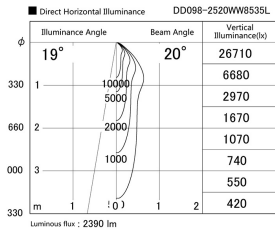

Item no. DD098-2520WW8535L

Series Name: Φ 150 Spark (Swallow Cone)

White Reflector

Installation	Recessed mount
Type	Φ 150 Spark (Swallow Cone)
Fixture wattage	23W
Beam angle	20 deg
Color Temp.	3500K
CRI	Ra>85
Luminous	2392 lm
Body	Die-cast aluminum alloy
Body finish	N/A
Trim finish	White
Reflector finish	White
IP Rate	IP20
Light source	COB module
Input Voltage	AC220~240V
Dimming Type	Non-Dimmable
Certificate	CE, CCC
Cut Hole	150mm

Height (Weight)	
65.3W	127 (1.4kg)
48.5W	127 (1.4kg)
44.3W	108 (1.2kg)
33.8W	108 (1.2kg)
30.3W	108 (1.2kg)
23.0W	78 (0.9kg)