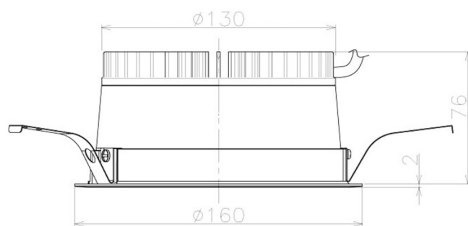

Item no. DD098-2520WW8535L

Series Name: Φ 150 Spark (Swallow Cone)

White Reflector

Installation	Recessed mount
Type	Φ 150 Spark (Swallow Cone)
Fixture wattage	23W
Beam angle	20 deg
Color Temp.	3500K
CRI	Ra>85
Luminous	2392 lm
Body	Die-cast aluminum alloy
Body finish	N/A
Trim finish	White
Reflector finish	White
IP Rate	IP20
Light source	COB module
Input Voltage	AC220~240V
Dimming Type	Non-Dimmable
Certificate	CE, CCC
Cut Hole	150mm

Height (Weight)	
65.3W	127 (1.4kg)
48.5W	127 (1.4kg)
44.3W	108 (1.2kg)
33.8W	108 (1.2kg)
30.3W	108 (1.2kg)
23.0W	78 (0.9kg)