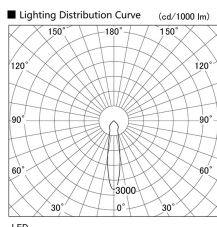

Item no. DD098-2520WW8535L

Series Name: Φ 150 Spark (Swallow Cone)

White Reflector

Installation	Recessed mount
Type	
Fixture wattage	23W
Beam angle	20 deg
Color Temp.	3500K
CRI	Ra>85
Luminous	2392 lm
Body	Die-cast aluminum alloy
Body finish	N/A
Trim finish	White
Reflector finish	White
IP Rate	IP20
Light source	COB module
Input Voltage	AC220~240V
Dimming Type	Non-Dimmable
Certificate	CE, CCC
Cut Hole	150mm

Height (Weight)	
65.3W	127 (1.4kg)
48.5W	127 (1.4kg)
44.3W	108 (1.2kg)
33.8W	108 (1.2kg)
30.3W	108 (1.2kg)
23.0W	78 (0.9kg)