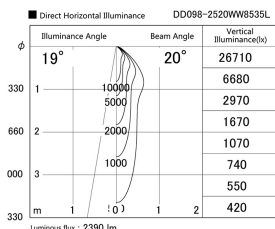

Item no. DD098-2520WW8535L

Series Name: Φ 150 Spark (Swallow Cone)

White Reflector

Installation	Recessed mount
Type	
Fixture wattage	23W
Beam angle	20 deg
Color Temp.	3500K
CRI	Ra>85
Luminous	2392 lm
Body	Die-cast aluminum alloy
Body finish	N/A
Trim finish	White
Reflector finish	White
IP Rate	IP20
Light source	COB module
Input Voltage	AC220~240V
Dimming Type	Non-Dimmable
Certificate	CE, CCC
Cut Hole	150mm

Height (Weight)	
65.3W	127 (1.4kg)
48.5W	127 (1.4kg)
44.3W	108 (1.2kg)
33.8W	108 (1.2kg)
30.3W	108 (1.2kg)
23.0W	78 (0.9kg)