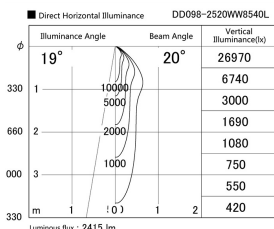

Item no. DD098-2520WW8540L

Series Name: Φ 150 Spark (Swallow Cone)

White Reflector

Installation	Recessed mount
Type	
Fixture wattage	23W
Beam angle	20 deg
Color Temp.	4000K
CRI	Ra>85
Luminous	2415 lm
Body	Die-cast aluminum alloy
Body finish	N/A
Trim finish	White
Reflector finish	White
IP Rate	IP20
Light source	COB module
Input Voltage	AC220~240V
Dimming Type	Non-Dimmable
Certificate	CE, CCC
Cut Hole	150mm

Height (Weight)	
65.3W	127 (1.4kg)
48.5W	127 (1.4kg)
44.3W	108 (1.2kg)
33.8W	108 (1.2kg)
30.3W	108 (1.2kg)
23.0W	78 (0.9kg)