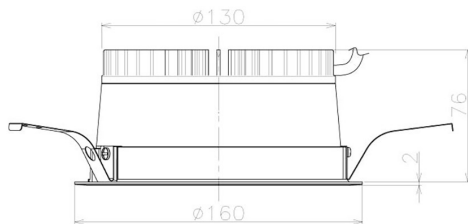

Item no. DD098-2520WW8540L

Series Name:  $\Phi$ 150 Spark (Swallow Cone)

White Reflector

Installation	Recessed mount
Type	$\Phi$ 150 Spark (Swallow Cone)
Fixture wattage	23W
Beam angle	20 deg
Color Temp.	4000K
CRI	Ra>85
Luminous	2415 lm
Body	Die-cast aluminum alloy
Body finish	N/A
Trim finish	White
Reflector finish	White
IP Rate	IP20
Light source	COB module
Input Voltage	AC220~240V
Dimming Type	Non-Dimmable
Certificate	CE, CCC
Cut Hole	150mm

Height (Weight)	
65.3W	127 (1.4kg)
48.5W	127 (1.4kg)
44.3W	108 (1.2kg)
33.8W	108 (1.2kg)
30.3W	108 (1.2kg)
23.0W	78 (0.9kg)