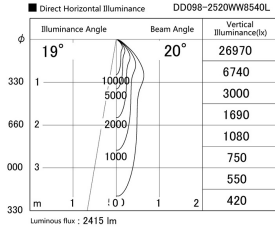

Item no. DD098-2520WW8540L

Series Name:  $\Phi$ 150 Spark (Swallow Cone)

White Reflector

Installation	Recessed mount
Type	$\Phi$ 150 Spark (Swallow Cone)
Fixture wattage	23W
Beam angle	20 deg
Color Temp.	4000K
CRI	Ra>85
Luminous	2415 lm
Body	Die-cast aluminum alloy
Body finish	N/A
Trim finish	White
Reflector finish	White
IP Rate	IP20
Light source	COB module
Input Voltage	AC220~240V
Dimming Type	Non-Dimmable
Certificate	CE, CCC
Cut Hole	150mm

Height (Weight)	
65.3W	127 (1.4kg)
48.5W	127 (1.4kg)
44.3W	108 (1.2kg)
33.8W	108 (1.2kg)
30.3W	108 (1.2kg)
23.0W	78 (0.9kg)