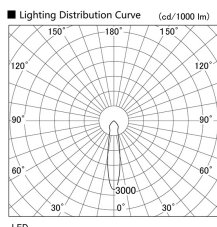

Item no. DD098-2520WW8540L

Series Name: Φ 150 Spark (Swallow Cone)

White Reflector

Installation	Recessed mount
Type	
Fixture wattage	23W
Beam angle	20 deg
Color Temp.	4000K
CRI	Ra>85
Luminous	2415 lm
Body	Die-cast aluminum alloy
Body finish	N/A
Trim finish	White
Reflector finish	White
IP Rate	IP20
Light source	COB module
Input Voltage	AC220~240V
Dimming Type	Non-Dimmable
Certificate	CE, CCC
Cut Hole	150mm

Height (Weight)	
65.3W	127 (1.4kg)
48.5W	127 (1.4kg)
44.3W	108 (1.2kg)
33.8W	108 (1.2kg)
30.3W	108 (1.2kg)
23.0W	78 (0.9kg)