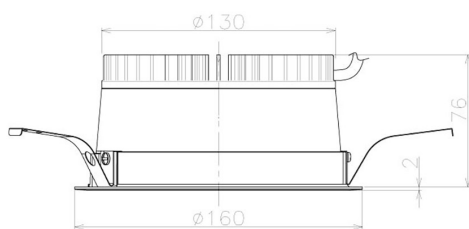

Item no. DD098-2520WW8540L

Series Name: Φ 150 Spark (Swallow Cone)

White Reflector

Installation	Recessed mount
Type	
Fixture wattage	23W
Beam angle	20 deg
Color Temp.	4000K
CRI	Ra>85
Luminous	2415 lm
Body	Die-cast aluminum alloy
Body finish	N/A
Trim finish	White
Reflector finish	White
IP Rate	IP20
Light source	COB module
Input Voltage	AC220~240V
Dimming Type	Non-Dimmable
Certificate	CE, CCC
Cut Hole	150mm

Height (Weight)	
65.3W	127 (1.4kg)
48.5W	127 (1.4kg)
44.3W	108 (1.2kg)
33.8W	108 (1.2kg)
30.3W	108 (1.2kg)
23.0W	78 (0.9kg)