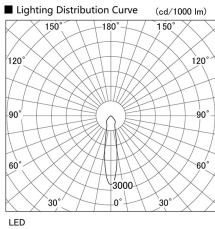

Item no. DD098-2520WW8540L

Series Name:  $\Phi$ 150 Spark (Swallow Cone)

White Reflector

Installation	Recessed mount
Type	$\Phi$ 150 Spark (Swallow Cone)
Fixture wattage	23W
Beam angle	20 deg
Color Temp.	4000K
CRI	Ra>85
Luminous	2415 lm
Body	Die-cast aluminum alloy
Body finish	N/A
Trim finish	White
Reflector finish	White
IP Rate	IP20
Light source	COB module
Input Voltage	AC220~240V
Dimming Type	Non-Dimmable
Certificate	CE, CCC
Cut Hole	150mm

Height (Weight)	
65.3W	127 (1.4kg)
48.5W	127 (1.4kg)
44.3W	108 (1.2kg)
33.8W	108 (1.2kg)
30.3W	108 (1.2kg)
23.0W	78 (0.9kg)