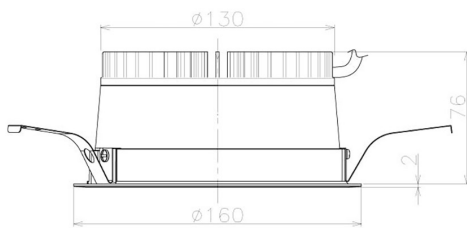

Item no. DD098-2540WW8527L

Series Name: Φ 150 Spark (Swallow Cone)

White Reflector

Installation	Recessed mount
Type	
Fixture wattage	23W
Beam angle	37 deg
Color Temp.	3000K
CRI	Ra>85
Luminous	2190 lm
Body	Die-cast aluminum alloy
Body finish	N/A
Trim finish	White
Reflector finish	White
IP Rate	IP20
Light source	COB module
Input Voltage	AC220~240V
Dimming Type	Non-Dimmable
Certificate	CE, CCC
Cut Hole	150mm

Height (Weight)	
65.3W	127 (1.4kg)
48.5W	127 (1.4kg)
44.3W	108 (1.2kg)
33.8W	108 (1.2kg)
30.3W	108 (1.2kg)
23.0W	78 (0.9kg)