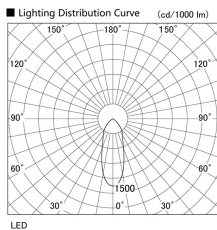

Item no. DD098-2540WW8527L

Series Name: Φ 150 Spark (Swallow Cone)

White Reflector

Installation	Recessed mount
Type	
Fixture wattage	23W
Beam angle	37 deg
Color Temp.	3000K
CRI	Ra>85
Luminous	2190 lm
Body	Die-cast aluminum alloy
Body finish	N/A
Trim finish	White
Reflector finish	White
IP Rate	IP20
Light source	COB module
Input Voltage	AC220~240V
Dimming Type	Non-Dimmable
Certificate	CE, CCC
Cut Hole	150mm

Height (Weight)	
65.3W	127 (1.4kg)
48.5W	127 (1.4kg)
44.3W	108 (1.2kg)
33.8W	108 (1.2kg)
30.3W	108 (1.2kg)
23.0W	78 (0.9kg)