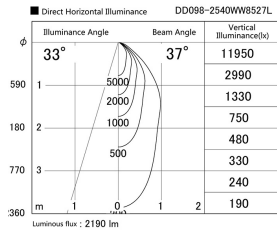

Item no. DD098-2540WW8527L

Series Name: Φ 150 Spark (Swallow Cone)

White Reflector

Installation	Recessed mount
Type	
Fixture wattage	23W
Beam angle	37 deg
Color Temp.	3000K
CRI	Ra>85
Luminous	2190 lm
Body	Die-cast aluminum alloy
Body finish	N/A
Trim finish	White
Reflector finish	White
IP Rate	IP20
Light source	COB module
Input Voltage	AC220~240V
Dimming Type	Non-Dimmable
Certificate	CE, CCC
Cut Hole	150mm

Height (Weight)	
65.3W	127 (1.4kg)
48.5W	127 (1.4kg)
44.3W	108 (1.2kg)
33.8W	108 (1.2kg)
30.3W	108 (1.2kg)
23.0W	78 (0.9kg)