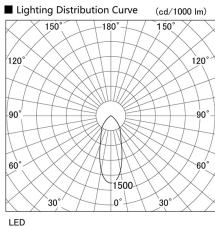

Item no. DD098-2540WW8527L

Series Name: Φ 150 Spark (Swallow Cone)

White Reflector

Installation	Recessed mount
Type	Φ 150 Spark (Swallow Cone)
Fixture wattage	23W
Beam angle	37 deg
Color Temp.	3000K
CRI	Ra>85
Luminous	2190 lm
Body	Die-cast aluminum alloy
Body finish	N/A
Trim finish	White
Reflector finish	White
IP Rate	IP20
Light source	COB module
Input Voltage	AC220~240V
Dimming Type	Non-Dimmable
Certificate	CE, CCC
Cut Hole	150mm

Height (Weight)	
65.3W	127 (1.4kg)
48.5W	127 (1.4kg)
44.3W	108 (1.2kg)
33.8W	108 (1.2kg)
30.3W	108 (1.2kg)
23.0W	78 (0.9kg)