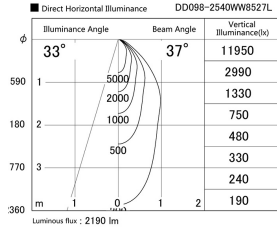

Item no. DD098-2540WW8527L

Series Name: Φ 150 Spark (Swallow Cone)

White Reflector

Installation	Recessed mount
Type	Φ 150 Spark (Swallow Cone)
Fixture wattage	23W
Beam angle	37 deg
Color Temp.	3000K
CRI	Ra>85
Luminous	2190 lm
Body	Die-cast aluminum alloy
Body finish	N/A
Trim finish	White
Reflector finish	White
IP Rate	IP20
Light source	COB module
Input Voltage	AC220~240V
Dimming Type	Non-Dimmable
Certificate	CE, CCC
Cut Hole	150mm

Height (Weight)	
65.3W	127 (1.4kg)
48.5W	127 (1.4kg)
44.3W	108 (1.2kg)
33.8W	108 (1.2kg)
30.3W	108 (1.2kg)
23.0W	78 (0.9kg)