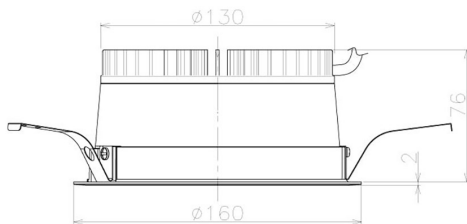

Item no. DD098-2540WW8527L

Series Name: Φ 150 Spark (Swallow Cone)

White Reflector

Installation	Recessed mount
Type	Φ 150 Spark (Swallow Cone)
Fixture wattage	23W
Beam angle	37 deg
Color Temp.	3000K
CRI	Ra>85
Luminous	2190 lm
Body	Die-cast aluminum alloy
Body finish	N/A
Trim finish	White
Reflector finish	White
IP Rate	IP20
Light source	COB module
Input Voltage	AC220~240V
Dimming Type	Non-Dimmable
Certificate	CE, CCC
Cut Hole	150mm

Height (Weight)	
65.3W	127 (1.4kg)
48.5W	127 (1.4kg)
44.3W	108 (1.2kg)
33.8W	108 (1.2kg)
30.3W	108 (1.2kg)
23.0W	78 (0.9kg)