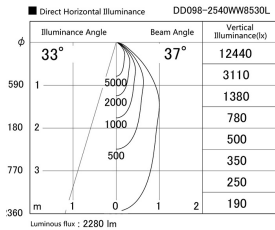

Item no. DD098-2540WW8530L

Series Name: Φ 150 Spark (Swallow Cone)

White Reflector

Installation	Recessed mount
Type	
Fixture wattage	23W
Beam angle	37 deg
Color Temp.	4000K
CRI	Ra>85
Luminous	2281 lm
Body	Die-cast aluminum alloy
Body finish	N/A
Trim finish	White
Reflector finish	White
IP Rate	IP20
Light source	COB module
Input Voltage	AC220~240V
Dimming Type	Non-Dimmable
Certificate	CE, CCC
Cut Hole	150mm

Height (Weight)	
65.3W	127 (1.4kg)
48.5W	127 (1.4kg)
44.3W	108 (1.2kg)
33.8W	108 (1.2kg)
30.3W	108 (1.2kg)
23.0W	78 (0.9kg)