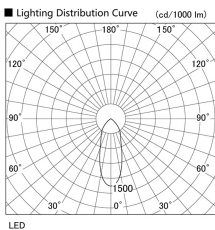

Item no. DD098-2540WW8530L

Series Name: Φ 150 Spark (Swallow Cone)

White Reflector

Installation	Recessed mount
Type	
Fixture wattage	23W
Beam angle	37 deg
Color Temp.	4000K
CRI	Ra>85
Luminous	2281 lm
Body	Die-cast aluminum alloy
Body finish	N/A
Trim finish	White
Reflector finish	White
IP Rate	IP20
Light source	COB module
Input Voltage	AC220~240V
Dimming Type	Non-Dimmable
Certificate	CE, CCC
Cut Hole	150mm

Height (Weight)	
65.3W	127 (1.4kg)
48.5W	127 (1.4kg)
44.3W	108 (1.2kg)
33.8W	108 (1.2kg)
30.3W	108 (1.2kg)
23.0W	78 (0.9kg)