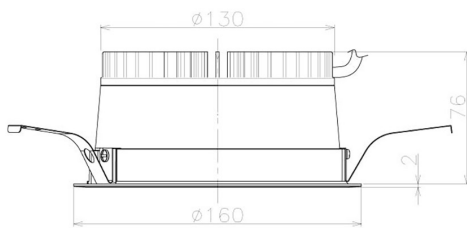

Item no. DD098-2540WW8530L

Series Name: Φ 150 Spark (Swallow Cone)

White Reflector

Installation	Recessed mount
Type	
Fixture wattage	23W
Beam angle	37 deg
Color Temp.	4000K
CRI	Ra>85
Luminous	2281 lm
Body	Die-cast aluminum alloy
Body finish	N/A
Trim finish	White
Reflector finish	White
IP Rate	IP20
Light source	COB module
Input Voltage	AC220~240V
Dimming Type	Non-Dimmable
Certificate	CE, CCC
Cut Hole	150mm

Height (Weight)	
65.3W	127 (1.4kg)
48.5W	127 (1.4kg)
44.3W	108 (1.2kg)
33.8W	108 (1.2kg)
30.3W	108 (1.2kg)
23.0W	78 (0.9kg)