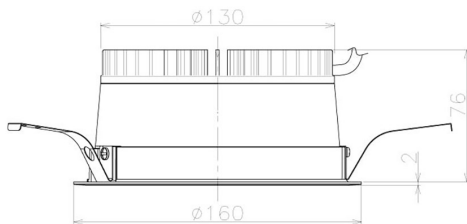

Item no. DD098-2540WW8535L

Series Name: Φ 150 Spark (Swallow Cone)

White Reflector

Installation	Recessed mount
Type	Φ 150 Spark (Swallow Cone)
Fixture wattage	23W
Beam angle	37 deg
Color Temp.	3500K
CRI	Ra>85
Luminous	2327 lm
Body	Die-cast aluminum alloy
Body finish	N/A
Trim finish	White
Reflector finish	White
IP Rate	IP20
Light source	COB module
Input Voltage	AC220~240V
Dimming Type	Non-Dimmable
Certificate	CE, CCC
Cut Hole	150mm

Height (Weight)	
65.3W	127 (1.4kg)
48.5W	127 (1.4kg)
44.3W	108 (1.2kg)
33.8W	108 (1.2kg)
30.3W	108 (1.2kg)
23.0W	78 (0.9kg)