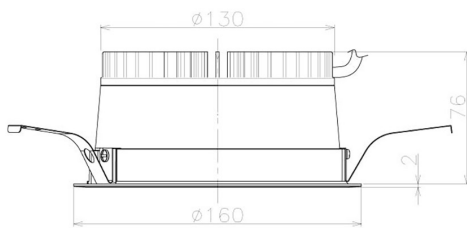

Item no. DD098-2540WW8535L

Series Name: Φ 150 Spark (Swallow Cone)

White Reflector

Installation	Recessed mount
Type	
Fixture wattage	23W
Beam angle	37 deg
Color Temp.	3500K
CRI	Ra>85
Luminous	2327 lm
Body	Die-cast aluminum alloy
Body finish	N/A
Trim finish	White
Reflector finish	White
IP Rate	IP20
Light source	COB module
Input Voltage	AC220~240V
Dimming Type	Non-Dimmable
Certificate	CE, CCC
Cut Hole	150mm

Height (Weight)	
65.3W	127 (1.4kg)
48.5W	127 (1.4kg)
44.3W	108 (1.2kg)
33.8W	108 (1.2kg)
30.3W	108 (1.2kg)
23.0W	78 (0.9kg)