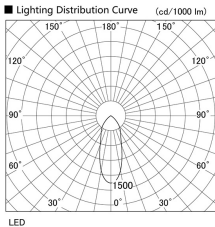

Item no. DD098-2540WW8535L

Series Name: Φ 150 Spark (Swallow Cone)

White Reflector

Installation	Recessed mount
Type	
Fixture wattage	23W
Beam angle	37 deg
Color Temp.	3500K
CRI	Ra>85
Luminous	2327 lm
Body	Die-cast aluminum alloy
Body finish	N/A
Trim finish	White
Reflector finish	White
IP Rate	IP20
Light source	COB module
Input Voltage	AC220~240V
Dimming Type	Non-Dimmable
Certificate	CE, CCC
Cut Hole	150mm

Height (Weight)	
65.3W	127 (1.4kg)
48.5W	127 (1.4kg)
44.3W	108 (1.2kg)
33.8W	108 (1.2kg)
30.3W	108 (1.2kg)
23.0W	78 (0.9kg)