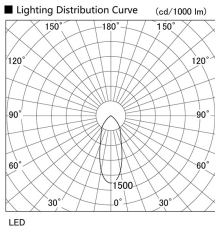

Item no. DD098-2540WW8535L

Series Name: Φ 150 Spark (Swallow Cone)

White Reflector

Installation	Recessed mount
Type	Φ 150 Spark (Swallow Cone)
Fixture wattage	23W
Beam angle	37 deg
Color Temp.	3500K
CRI	Ra>85
Luminous	2327 lm
Body	Die-cast aluminum alloy
Body finish	N/A
Trim finish	White
Reflector finish	White
IP Rate	IP20
Light source	COB module
Input Voltage	AC220~240V
Dimming Type	Non-Dimmable
Certificate	CE, CCC
Cut Hole	150mm

Height (Weight)	
65.3W	127 (1.4kg)
48.5W	127 (1.4kg)
44.3W	108 (1.2kg)
33.8W	108 (1.2kg)
30.3W	108 (1.2kg)
23.0W	78 (0.9kg)