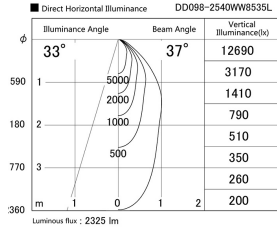

Item no. DD098-2540WW8535L

Series Name: Φ 150 Spark (Swallow Cone)

White Reflector

Installation	Recessed mount
Type	Φ 150 Spark (Swallow Cone)
Fixture wattage	23W
Beam angle	37 deg
Color Temp.	3500K
CRI	Ra>85
Luminous	2327 lm
Body	Die-cast aluminum alloy
Body finish	N/A
Trim finish	White
Reflector finish	White
IP Rate	IP20
Light source	COB module
Input Voltage	AC220~240V
Dimming Type	Non-Dimmable
Certificate	CE, CCC
Cut Hole	150mm

Height (Weight)	
65.3W	127 (1.4kg)
48.5W	127 (1.4kg)
44.3W	108 (1.2kg)
33.8W	108 (1.2kg)
30.3W	108 (1.2kg)
23.0W	78 (0.9kg)