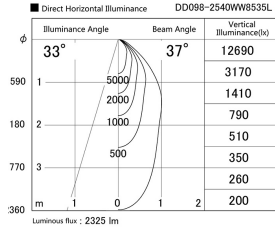

Item no. DD098-2540WW8535L

Series Name: Φ 150 Spark (Swallow Cone)

White Reflector

Installation	Recessed mount
Type	
Fixture wattage	23W
Beam angle	37 deg
Color Temp.	3500K
CRI	Ra>85
Luminous	2327 lm
Body	Die-cast aluminum alloy
Body finish	N/A
Trim finish	White
Reflector finish	White
IP Rate	IP20
Light source	COB module
Input Voltage	AC220~240V
Dimming Type	Non-Dimmable
Certificate	CE, CCC
Cut Hole	150mm

Height (Weight)	
65.3W	127 (1.4kg)
48.5W	127 (1.4kg)
44.3W	108 (1.2kg)
33.8W	108 (1.2kg)
30.3W	108 (1.2kg)
23.0W	78 (0.9kg)