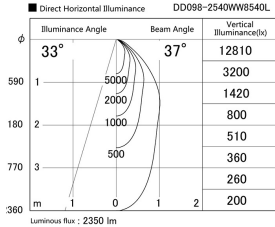

Item no. DD098-2540WW8540L

Series Name: Φ 150 Spark (Swallow Cone)

White Reflector

Installation	Recessed mount
Type	
Fixture wattage	23W
Beam angle	37 deg
Color Temp.	4000K
CRI	Ra>85
Luminous	2349 lm
Body	Die-cast aluminum alloy
Body finish	N/A
Trim finish	White
Reflector finish	White
IP Rate	IP20
Light source	COB module
Input Voltage	AC220~240V
Dimming Type	Non-Dimmable
Certificate	CE, CCC
Cut Hole	150mm

Height (Weight)	
65.3W	127 (1.4kg)
48.5W	127 (1.4kg)
44.3W	108 (1.2kg)
33.8W	108 (1.2kg)
30.3W	108 (1.2kg)
23.0W	78 (0.9kg)