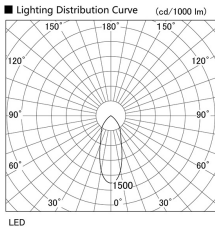

Item no. DD098-2540WW8540L

Series Name: Φ 150 Spark (Swallow Cone)

White Reflector

Installation	Recessed mount
Type	Φ 150 Spark (Swallow Cone)
Fixture wattage	23W
Beam angle	37 deg
Color Temp.	4000K
CRI	Ra>85
Luminous	2349 lm
Body	Die-cast aluminum alloy
Body finish	N/A
Trim finish	White
Reflector finish	White
IP Rate	IP20
Light source	COB module
Input Voltage	AC220~240V
Dimming Type	Non-Dimmable
Certificate	CE, CCC
Cut Hole	150mm

Height (Weight)	
65.3W	127 (1.4kg)
48.5W	127 (1.4kg)
44.3W	108 (1.2kg)
33.8W	108 (1.2kg)
30.3W	108 (1.2kg)
23.0W	78 (0.9kg)