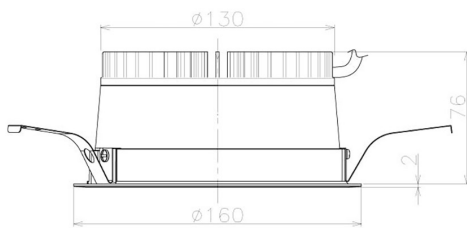

Item no. DD098-2540WW8540L

Series Name: Φ 150 Spark (Swallow Cone)

White Reflector

Installation	Recessed mount
Type	
Fixture wattage	23W
Beam angle	37 deg
Color Temp.	4000K
CRI	Ra>85
Luminous	2349 lm
Body	Die-cast aluminum alloy
Body finish	N/A
Trim finish	White
Reflector finish	White
IP Rate	IP20
Light source	COB module
Input Voltage	AC220~240V
Dimming Type	Non-Dimmable
Certificate	CE, CCC
Cut Hole	150mm

Height (Weight)	
65.3W	127 (1.4kg)
48.5W	127 (1.4kg)
44.3W	108 (1.2kg)
33.8W	108 (1.2kg)
30.3W	108 (1.2kg)
23.0W	78 (0.9kg)