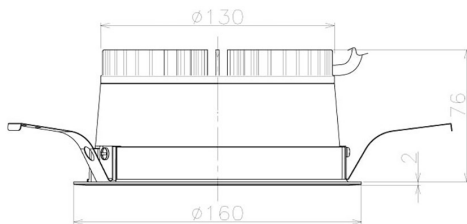

Item no. DD098-2540WW8540L

Series Name: Φ 150 Spark (Swallow Cone)

White Reflector

Installation	Recessed mount
Type	Φ 150 Spark (Swallow Cone)
Fixture wattage	23W
Beam angle	37 deg
Color Temp.	4000K
CRI	Ra>85
Luminous	2349 lm
Body	Die-cast aluminum alloy
Body finish	N/A
Trim finish	White
Reflector finish	White
IP Rate	IP20
Light source	COB module
Input Voltage	AC220~240V
Dimming Type	Non-Dimmable
Certificate	CE, CCC
Cut Hole	150mm

Height (Weight)	
65.3W	127 (1.4kg)
48.5W	127 (1.4kg)
44.3W	108 (1.2kg)
33.8W	108 (1.2kg)
30.3W	108 (1.2kg)
23.0W	78 (0.9kg)