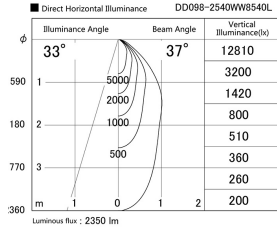

Item no. DD098-2540WW8540L

Series Name: Φ 150 Spark (Swallow Cone)

White Reflector

Installation	Recessed mount
Type	Φ 150 Spark (Swallow Cone)
Fixture wattage	23W
Beam angle	37 deg
Color Temp.	4000K
CRI	Ra>85
Luminous	2349 lm
Body	Die-cast aluminum alloy
Body finish	N/A
Trim finish	White
Reflector finish	White
IP Rate	IP20
Light source	COB module
Input Voltage	AC220~240V
Dimming Type	Non-Dimmable
Certificate	CE, CCC
Cut Hole	150mm

Height (Weight)	
65.3W	127 (1.4kg)
48.5W	127 (1.4kg)
44.3W	108 (1.2kg)
33.8W	108 (1.2kg)
30.3W	108 (1.2kg)
23.0W	78 (0.9kg)