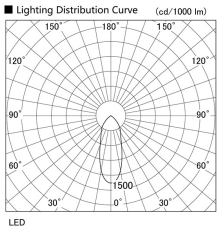

Item no. DD098-2540WW8540L

Series Name: Φ 150 Spark (Swallow Cone)

White Reflector

Installation	Recessed mount
Type	
Fixture wattage	23W
Beam angle	37 deg
Color Temp.	4000K
CRI	Ra>85
Luminous	2349 lm
Body	Die-cast aluminum alloy
Body finish	N/A
Trim finish	White
Reflector finish	White
IP Rate	IP20
Light source	COB module
Input Voltage	AC220~240V
Dimming Type	Non-Dimmable
Certificate	CE, CCC
Cut Hole	150mm

Height (Weight)	
65.3W	127 (1.4kg)
48.5W	127 (1.4kg)
44.3W	108 (1.2kg)
33.8W	108 (1.2kg)
30.3W	108 (1.2kg)
23.0W	78 (0.9kg)