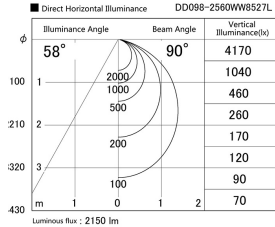

Item no. DD098-2560WW8527L

Series Name: Φ 150 Spark (Swallow Cone)

White Reflector

Installation	Recessed mount
Type	Φ 150 Spark (Swallow Cone)
Fixture wattage	23W
Beam angle	90 deg
Color Temp.	3000K
CRI	Ra>85
Luminous	2150 lm
Body	Die-cast aluminum alloy
Body finish	N/A
Trim finish	White
Reflector finish	White
IP Rate	IP20
Light source	COB module
Input Voltage	AC220~240V
Dimming Type	Non-Dimmable
Certificate	CE, CCC
Cut Hole	150mm

Height (Weight)	
65.3W	127 (1.4kg)
48.5W	127 (1.4kg)
44.3W	108 (1.2kg)
33.8W	108 (1.2kg)
30.3W	108 (1.2kg)
23.0W	78 (0.9kg)