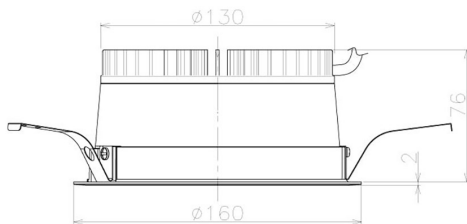

Item no. DD098-2560WW8527L

Series Name: Φ 150 Spark (Swallow Cone)

White Reflector

Installation	Recessed mount
Type	Φ 150 Spark (Swallow Cone)
Fixture wattage	23W
Beam angle	90 deg
Color Temp.	3000K
CRI	Ra>85
Luminous	2150 lm
Body	Die-cast aluminum alloy
Body finish	N/A
Trim finish	White
Reflector finish	White
IP Rate	IP20
Light source	COB module
Input Voltage	AC220~240V
Dimming Type	Non-Dimmable
Certificate	CE, CCC
Cut Hole	150mm

Height (Weight)	
65.3W	127 (1.4kg)
48.5W	127 (1.4kg)
44.3W	108 (1.2kg)
33.8W	108 (1.2kg)
30.3W	108 (1.2kg)
23.0W	78 (0.9kg)