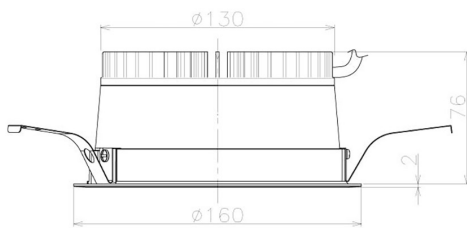

Item no. DD098-2560WW8527L

Series Name: Φ 150 Spark (Swallow Cone)

White Reflector

Installation	Recessed mount
Type	
Fixture wattage	23W
Beam angle	90 deg
Color Temp.	3000K
CRI	Ra>85
Luminous	2150 lm
Body	Die-cast aluminum alloy
Body finish	N/A
Trim finish	White
Reflector finish	White
IP Rate	IP20
Light source	COB module
Input Voltage	AC220~240V
Dimming Type	Non-Dimmable
Certificate	CE, CCC
Cut Hole	150mm

Height (Weight)	
65.3W	127 (1.4kg)
48.5W	127 (1.4kg)
44.3W	108 (1.2kg)
33.8W	108 (1.2kg)
30.3W	108 (1.2kg)
23.0W	78 (0.9kg)