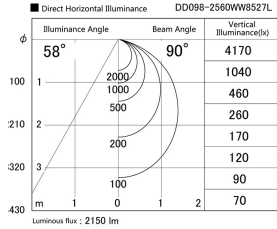

Item no. DD098-2560WW8527L

Series Name: Φ 150 Spark (Swallow Cone)

White Reflector

Installation	Recessed mount
Type	
Fixture wattage	23W
Beam angle	90 deg
Color Temp.	3000K
CRI	Ra>85
Luminous	2150 lm
Body	Die-cast aluminum alloy
Body finish	N/A
Trim finish	White
Reflector finish	White
IP Rate	IP20
Light source	COB module
Input Voltage	AC220~240V
Dimming Type	Non-Dimmable
Certificate	CE, CCC
Cut Hole	150mm

Height (Weight)	
65.3W	127 (1.4kg)
48.5W	127 (1.4kg)
44.3W	108 (1.2kg)
33.8W	108 (1.2kg)
30.3W	108 (1.2kg)
23.0W	78 (0.9kg)