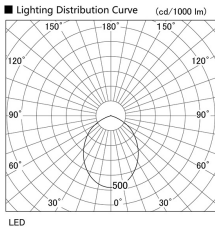

Item no. DD098-2560WW8527L

Series Name: Φ 150 Spark (Swallow Cone)

White Reflector

Installation	Recessed mount
Type	Φ 150 Spark (Swallow Cone)
Fixture wattage	23W
Beam angle	90 deg
Color Temp.	3000K
CRI	Ra>85
Luminous	2150 lm
Body	Die-cast aluminum alloy
Body finish	N/A
Trim finish	White
Reflector finish	White
IP Rate	IP20
Light source	COB module
Input Voltage	AC220~240V
Dimming Type	Non-Dimmable
Certificate	CE, CCC
Cut Hole	150mm

Height (Weight)	
65.3W	127 (1.4kg)
48.5W	127 (1.4kg)
44.3W	108 (1.2kg)
33.8W	108 (1.2kg)
30.3W	108 (1.2kg)
23.0W	78 (0.9kg)