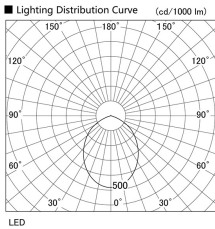

Item no. DD098-2560WW8527L

Series Name: Φ 150 Spark (Swallow Cone)

White Reflector

Installation	Recessed mount
Type	
Fixture wattage	23W
Beam angle	90 deg
Color Temp.	3000K
CRI	Ra>85
Luminous	2150 lm
Body	Die-cast aluminum alloy
Body finish	N/A
Trim finish	White
Reflector finish	White
IP Rate	IP20
Light source	COB module
Input Voltage	AC220~240V
Dimming Type	Non-Dimmable
Certificate	CE, CCC
Cut Hole	150mm

Height (Weight)	
65.3W	127 (1.4kg)
48.5W	127 (1.4kg)
44.3W	108 (1.2kg)
33.8W	108 (1.2kg)
30.3W	108 (1.2kg)
23.0W	78 (0.9kg)