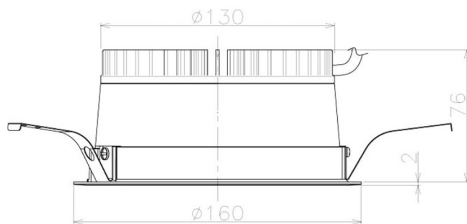

Item no. DD098-2560WW8530L

Series Name: Φ 150 Spark (Swallow Cone)

White Reflector

Installation	Recessed mount
Type	Φ 150 Spark (Swallow Cone)
Fixture wattage	23W
Beam angle	90 deg
Color Temp.	4000K
CRI	Ra>85
Luminous	2240 lm
Body	Die-cast aluminum alloy
Body finish	N/A
Trim finish	White
Reflector finish	White
IP Rate	IP20
Light source	COB module
Input Voltage	AC220~240V
Dimming Type	Non-Dimmable
Certificate	CE, CCC
Cut Hole	150mm

Height (Weight)	
65.3W	127 (1.4kg)
48.5W	127 (1.4kg)
44.3W	108 (1.2kg)
33.8W	108 (1.2kg)
30.3W	108 (1.2kg)
23.0W	78 (0.9kg)