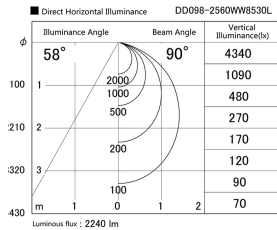

Item no. DD098-2560WW8530L

Series Name: Φ 150 Spark (Swallow Cone)

White Reflector

| | |
|------------------|-------------------------|
| Installation | Recessed mount |
| Type | |
| Fixture wattage | 23W |
| Beam angle | 90 deg |
| Color Temp. | 4000K |
| CRI | Ra>85 |
| Luminous | 2240 lm |
| Body | Die-cast aluminum alloy |
| Body finish | N/A |
| Trim finish | White |
| Reflector finish | White |
| IP Rate | IP20 |
| Light source | COB module |
| Input Voltage | AC220~240V |
| Dimming Type | Non-Dimmable |
| Certificate | CE, CCC |
| Cut Hole | 150mm |

| Height (Weight) | |
|-----------------|-------------|
| 65.3W | 127 (1.4kg) |
| 48.5W | 127 (1.4kg) |
| 44.3W | 108 (1.2kg) |
| 33.8W | 108 (1.2kg) |
| 30.3W | 108 (1.2kg) |
| 23.0W | 78 (0.9kg) |