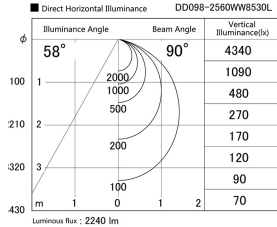

Item no. DD098-2560WW8530L

Series Name: Φ 150 Spark (Swallow Cone)

White Reflector

Installation	Recessed mount
Type	Φ 150 Spark (Swallow Cone)
Fixture wattage	23W
Beam angle	90 deg
Color Temp.	4000K
CRI	Ra>85
Luminous	2240 lm
Body	Die-cast aluminum alloy
Body finish	N/A
Trim finish	White
Reflector finish	White
IP Rate	IP20
Light source	COB module
Input Voltage	AC220~240V
Dimming Type	Non-Dimmable
Certificate	CE, CCC
Cut Hole	150mm

Height (Weight)	
65.3W	127 (1.4kg)
48.5W	127 (1.4kg)
44.3W	108 (1.2kg)
33.8W	108 (1.2kg)
30.3W	108 (1.2kg)
23.0W	78 (0.9kg)