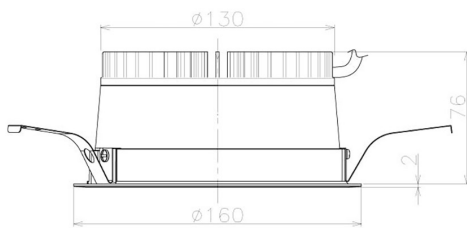

Item no. DD098-2560WW8530L

Series Name: Φ 150 Spark (Swallow Cone)

White Reflector

| | |
|------------------|-------------------------|
| Installation | Recessed mount |
| Type | |
| Fixture wattage | 23W |
| Beam angle | 90 deg |
| Color Temp. | 4000K |
| CRI | Ra>85 |
| Luminous | 2240 lm |
| Body | Die-cast aluminum alloy |
| Body finish | N/A |
| Trim finish | White |
| Reflector finish | White |
| IP Rate | IP20 |
| Light source | COB module |
| Input Voltage | AC220~240V |
| Dimming Type | Non-Dimmable |
| Certificate | CE, CCC |
| Cut Hole | 150mm |

| Height (Weight) | |
|-----------------|-------------|
| 65.3W | 127 (1.4kg) |
| 48.5W | 127 (1.4kg) |
| 44.3W | 108 (1.2kg) |
| 33.8W | 108 (1.2kg) |
| 30.3W | 108 (1.2kg) |
| 23.0W | 78 (0.9kg) |