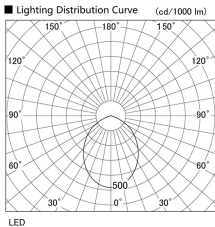

Item no. DD098-2560WW8530L

Series Name: Φ 150 Spark (Swallow Cone)

White Reflector

Installation	Recessed mount
Type	Φ 150 Spark (Swallow Cone)
Fixture wattage	23W
Beam angle	90 deg
Color Temp.	4000K
CRI	Ra>85
Luminous	2240 lm
Body	Die-cast aluminum alloy
Body finish	N/A
Trim finish	White
Reflector finish	White
IP Rate	IP20
Light source	COB module
Input Voltage	AC220~240V
Dimming Type	Non-Dimmable
Certificate	CE, CCC
Cut Hole	150mm

Height (Weight)	
65.3W	127 (1.4kg)
48.5W	127 (1.4kg)
44.3W	108 (1.2kg)
33.8W	108 (1.2kg)
30.3W	108 (1.2kg)
23.0W	78 (0.9kg)