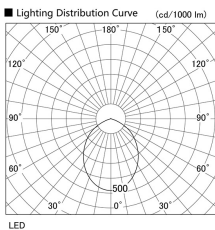

Item no. DD098-2560WW8530L

Series Name: Φ 150 Spark (Swallow Cone)

White Reflector

| | |
|------------------|-------------------------|
| Installation | Recessed mount |
| Type | |
| Fixture wattage | 23W |
| Beam angle | 90 deg |
| Color Temp. | 4000K |
| CRI | Ra>85 |
| Luminous | 2240 lm |
| Body | Die-cast aluminum alloy |
| Body finish | N/A |
| Trim finish | White |
| Reflector finish | White |
| IP Rate | IP20 |
| Light source | COB module |
| Input Voltage | AC220~240V |
| Dimming Type | Non-Dimmable |
| Certificate | CE, CCC |
| Cut Hole | 150mm |

| Height (Weight) | |
|-----------------|-------------|
| 65.3W | 127 (1.4kg) |
| 48.5W | 127 (1.4kg) |
| 44.3W | 108 (1.2kg) |
| 33.8W | 108 (1.2kg) |
| 30.3W | 108 (1.2kg) |
| 23.0W | 78 (0.9kg) |