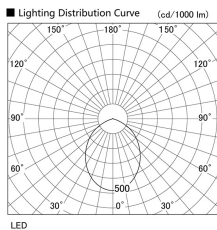

Item no. DD098-2560WW8535L

Series Name: Φ 150 Spark (Swallow Cone)

White Reflector

Installation	Recessed mount
Type	
Fixture wattage	23W
Beam angle	90 deg
Color Temp.	3500K
CRI	Ra>85
Luminous	2285 lm
Body	Die-cast aluminum alloy
Body finish	N/A
Trim finish	White
Reflector finish	White
IP Rate	IP20
Light source	COB module
Input Voltage	AC220~240V
Dimming Type	Non-Dimmable
Certificate	CE, CCC
Cut Hole	150mm

Height (Weight)	
65.3W	127 (1.4kg)
48.5W	127 (1.4kg)
44.3W	108 (1.2kg)
33.8W	108 (1.2kg)
30.3W	108 (1.2kg)
23.0W	78 (0.9kg)