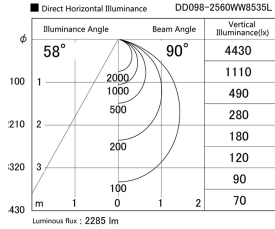

Item no. DD098-2560WW8535L

Series Name: Φ 150 Spark (Swallow Cone)

White Reflector

Installation	Recessed mount
Type	
Fixture wattage	23W
Beam angle	90 deg
Color Temp.	3500K
CRI	Ra>85
Luminous	2285 lm
Body	Die-cast aluminum alloy
Body finish	N/A
Trim finish	White
Reflector finish	White
IP Rate	IP20
Light source	COB module
Input Voltage	AC220~240V
Dimming Type	Non-Dimmable
Certificate	CE, CCC
Cut Hole	150mm

Height (Weight)	
65.3W	127 (1.4kg)
48.5W	127 (1.4kg)
44.3W	108 (1.2kg)
33.8W	108 (1.2kg)
30.3W	108 (1.2kg)
23.0W	78 (0.9kg)