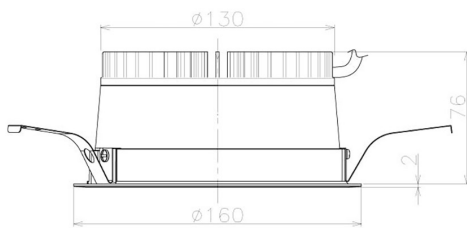

Item no. DD098-2560WW8535L

Series Name: Φ 150 Spark (Swallow Cone)

White Reflector

Installation	Recessed mount
Type	
Fixture wattage	23W
Beam angle	90 deg
Color Temp.	3500K
CRI	Ra>85
Luminous	2285 lm
Body	Die-cast aluminum alloy
Body finish	N/A
Trim finish	White
Reflector finish	White
IP Rate	IP20
Light source	COB module
Input Voltage	AC220~240V
Dimming Type	Non-Dimmable
Certificate	CE, CCC
Cut Hole	150mm

Height (Weight)	
65.3W	127 (1.4kg)
48.5W	127 (1.4kg)
44.3W	108 (1.2kg)
33.8W	108 (1.2kg)
30.3W	108 (1.2kg)
23.0W	78 (0.9kg)