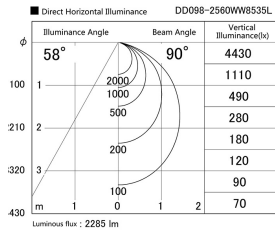

Item no. DD098-2560WW8535L

Series Name: Φ 150 Spark (Swallow Cone)

White Reflector

Installation	Recessed mount
Type	
Fixture wattage	23W
Beam angle	90 deg
Color Temp.	3500K
CRI	Ra>85
Luminous	2285 lm
Body	Die-cast aluminum alloy
Body finish	N/A
Trim finish	White
Reflector finish	White
IP Rate	IP20
Light source	COB module
Input Voltage	AC220~240V
Dimming Type	Non-Dimmable
Certificate	CE, CCC
Cut Hole	150mm

Height (Weight)	
65.3W	127 (1.4kg)
48.5W	127 (1.4kg)
44.3W	108 (1.2kg)
33.8W	108 (1.2kg)
30.3W	108 (1.2kg)
23.0W	78 (0.9kg)