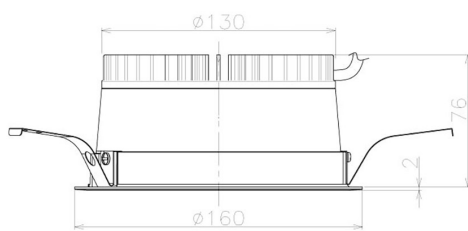

Item no. DD098-2560WW8535L

Series Name: Φ 150 Spark (Swallow Cone)

White Reflector

Installation	Recessed mount
Type	
Fixture wattage	23W
Beam angle	90 deg
Color Temp.	3500K
CRI	Ra>85
Luminous	2285 lm
Body	Die-cast aluminum alloy
Body finish	N/A
Trim finish	White
Reflector finish	White
IP Rate	IP20
Light source	COB module
Input Voltage	AC220~240V
Dimming Type	Non-Dimmable
Certificate	CE, CCC
Cut Hole	150mm

Height (Weight)	
65.3W	127 (1.4kg)
48.5W	127 (1.4kg)
44.3W	108 (1.2kg)
33.8W	108 (1.2kg)
30.3W	108 (1.2kg)
23.0W	78 (0.9kg)