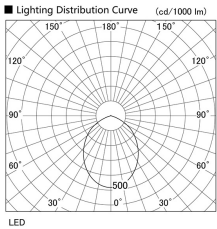

Item no. DD098-2560WW8535L

Series Name: Φ 150 Spark (Swallow Cone)

White Reflector

Installation	Recessed mount
Type	
Fixture wattage	23W
Beam angle	90 deg
Color Temp.	3500K
CRI	Ra>85
Luminous	2285 lm
Body	Die-cast aluminum alloy
Body finish	N/A
Trim finish	White
Reflector finish	White
IP Rate	IP20
Light source	COB module
Input Voltage	AC220~240V
Dimming Type	Non-Dimmable
Certificate	CE, CCC
Cut Hole	150mm

Height (Weight)	
65.3W	127 (1.4kg)
48.5W	127 (1.4kg)
44.3W	108 (1.2kg)
33.8W	108 (1.2kg)
30.3W	108 (1.2kg)
23.0W	78 (0.9kg)