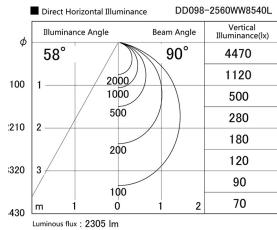

Item no. DD098-2560WW8540L

Series Name: Φ 150 Spark (Swallow Cone)

White Reflector

Installation	Recessed mount
Type	
Fixture wattage	23W
Beam angle	90 deg
Color Temp.	4000K
CRI	Ra>85
Luminous	2307 lm
Body	Die-cast aluminum alloy
Body finish	N/A
Trim finish	White
Reflector finish	White
IP Rate	IP20
Light source	COB module
Input Voltage	AC220~240V
Dimming Type	Non-Dimmable
Certificate	CE, CCC
Cut Hole	150mm

Height (Weight)	
65.3W	127 (1.4kg)
48.5W	127 (1.4kg)
44.3W	108 (1.2kg)
33.8W	108 (1.2kg)
30.3W	108 (1.2kg)
23.0W	78 (0.9kg)