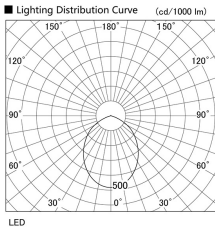

Item no. DD098-2560WW8540L

Series Name: Φ 150 Spark (Swallow Cone)

White Reflector

Installation	Recessed mount
Type	Φ 150 Spark (Swallow Cone)
Fixture wattage	23W
Beam angle	90 deg
Color Temp.	4000K
CRI	Ra>85
Luminous	2307 lm
Body	Die-cast aluminum alloy
Body finish	N/A
Trim finish	White
Reflector finish	White
IP Rate	IP20
Light source	COB module
Input Voltage	AC220~240V
Dimming Type	Non-Dimmable
Certificate	CE, CCC
Cut Hole	150mm

Height (Weight)	
65.3W	127 (1.4kg)
48.5W	127 (1.4kg)
44.3W	108 (1.2kg)
33.8W	108 (1.2kg)
30.3W	108 (1.2kg)
23.0W	78 (0.9kg)