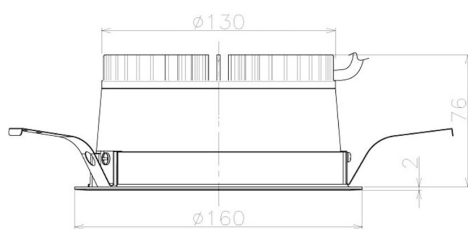

Item no. DD098-2560WW8540L

Series Name: Φ 150 Spark (Swallow Cone)

White Reflector

Installation	Recessed mount
Type	
Fixture wattage	23W
Beam angle	90 deg
Color Temp.	4000K
CRI	Ra>85
Luminous	2307 lm
Body	Die-cast aluminum alloy
Body finish	N/A
Trim finish	White
Reflector finish	White
IP Rate	IP20
Light source	COB module
Input Voltage	AC220~240V
Dimming Type	Non-Dimmable
Certificate	CE, CCC
Cut Hole	150mm

Height (Weight)	
65.3W	127 (1.4kg)
48.5W	127 (1.4kg)
44.3W	108 (1.2kg)
33.8W	108 (1.2kg)
30.3W	108 (1.2kg)
23.0W	78 (0.9kg)