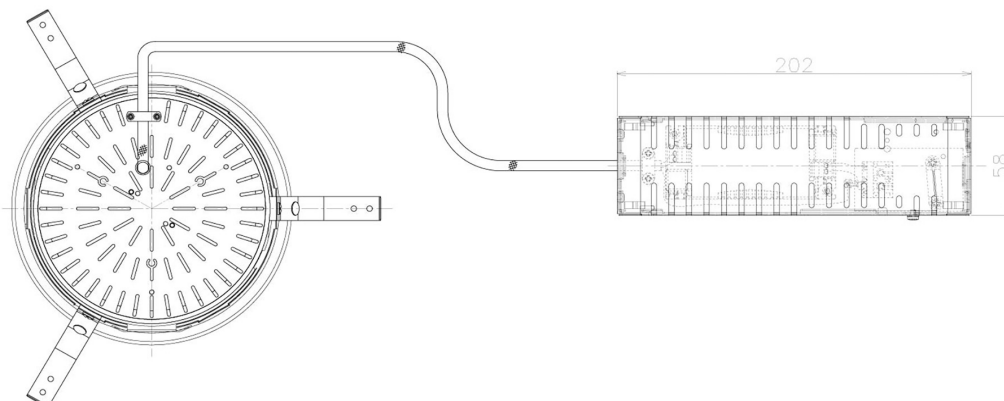

Item no. DD098-2560WW8540L

Series Name: Φ 150 Spark (Swallow Cone)

White Reflector

Installation	Recessed mount
Type	
Fixture wattage	23W
Beam angle	90 deg
Color Temp.	4000K
CRI	Ra>85
Luminous	2307 lm
Body	Die-cast aluminum alloy
Body finish	N/A
Trim finish	White
Reflector finish	White
IP Rate	IP20
Light source	COB module
Input Voltage	AC220~240V
Dimming Type	Non-Dimmable
Certificate	CE, CCC
Cut Hole	150mm

Height (Weight)	
65.3W	127 (1.4kg)
48.5W	127 (1.4kg)
44.3W	108 (1.2kg)
33.8W	108 (1.2kg)
30.3W	108 (1.2kg)
23.0W	78 (0.9kg)