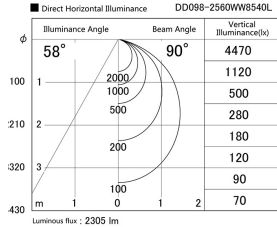

Item no. DD098-2560WW8540L

Series Name: Φ 150 Spark (Swallow Cone)

White Reflector

Installation	Recessed mount
Type	Φ 150 Spark (Swallow Cone)
Fixture wattage	23W
Beam angle	90 deg
Color Temp.	4000K
CRI	Ra>85
Luminous	2307 lm
Body	Die-cast aluminum alloy
Body finish	N/A
Trim finish	White
Reflector finish	White
IP Rate	IP20
Light source	COB module
Input Voltage	AC220~240V
Dimming Type	Non-Dimmable
Certificate	CE, CCC
Cut Hole	150mm

Height (Weight)	
65.3W	127 (1.4kg)
48.5W	127 (1.4kg)
44.3W	108 (1.2kg)
33.8W	108 (1.2kg)
30.3W	108 (1.2kg)
23.0W	78 (0.9kg)