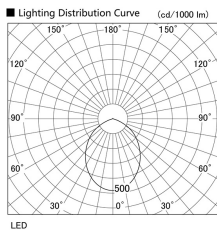

Item no. DD098-2560WW8540L

Series Name: Φ 150 Spark (Swallow Cone)

White Reflector

Installation	Recessed mount
Type	
Fixture wattage	23W
Beam angle	90 deg
Color Temp.	4000K
CRI	Ra>85
Luminous	2307 lm
Body	Die-cast aluminum alloy
Body finish	N/A
Trim finish	White
Reflector finish	White
IP Rate	IP20
Light source	COB module
Input Voltage	AC220~240V
Dimming Type	Non-Dimmable
Certificate	CE, CCC
Cut Hole	150mm

Height (Weight)	
65.3W	127 (1.4kg)
48.5W	127 (1.4kg)
44.3W	108 (1.2kg)
33.8W	108 (1.2kg)
30.3W	108 (1.2kg)
23.0W	78 (0.9kg)