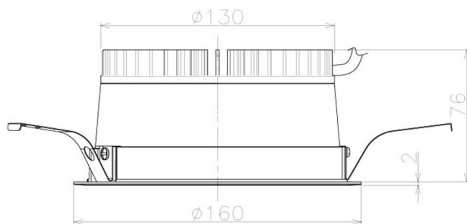

Item no. DD098-2560WW8540L

Series Name: Φ 150 Spark (Swallow Cone)

White Reflector

Installation	Recessed mount
Type	Φ 150 Spark (Swallow Cone)
Fixture wattage	23W
Beam angle	90 deg
Color Temp.	4000K
CRI	Ra>85
Luminous	2307 lm
Body	Die-cast aluminum alloy
Body finish	N/A
Trim finish	White
Reflector finish	White
IP Rate	IP20
Light source	COB module
Input Voltage	AC220~240V
Dimming Type	Non-Dimmable
Certificate	CE, CCC
Cut Hole	150mm

Height (Weight)	
65.3W	127 (1.4kg)
48.5W	127 (1.4kg)
44.3W	108 (1.2kg)
33.8W	108 (1.2kg)
30.3W	108 (1.2kg)
23.0W	78 (0.9kg)