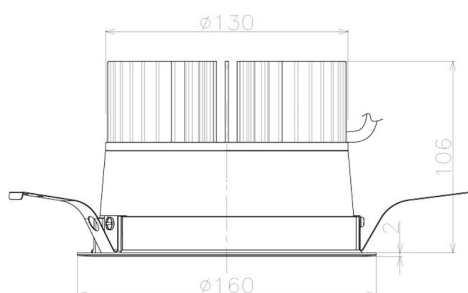

Item no. DD098-3020WW8527L

Series Name:  $\Phi$ 150 Spark (Swallow Cone)

White Reflector

Installation	Recessed mount
Type	
Fixture wattage	30.3W
Beam angle	65 deg
Color Temp.	2700K
CRI	Ra>85
Luminous	3013 lm
Body	Die-cast aluminum alloy
Body finish	N/A
Trim finish	White
Reflector finish	White
IP Rate	IP20
Light source	COB module
Input Voltage	AC220~240V
Dimming Type	Non-Dimmable
Certificate	CE, CCC
Cut Hole	150mm

Height (Weight)	
65.3W	127 (1.4kg)
48.5W	127 (1.4kg)
44.3W	108 (1.2kg)
33.8W	108 (1.2kg)
30.3W	108 (1.2kg)
23.0W	78 (0.9kg)