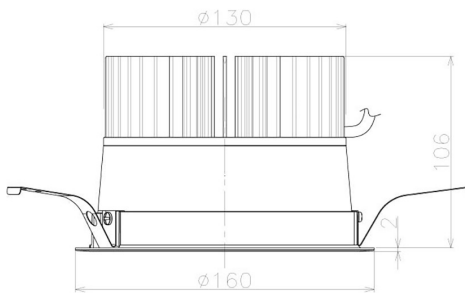

Item no. DD098-3020WW8527L

Series Name: Φ 150 Spark (Swallow Cone)

White Reflector

Installation	Recessed mount
Type	Φ 150 Spark (Swallow Cone)
Fixture wattage	30.3W
Beam angle	65 deg
Color Temp.	2700K
CRI	Ra>85
Luminous	3013 lm
Body	Die-cast aluminum alloy
Body finish	N/A
Trim finish	White
Reflector finish	White
IP Rate	IP20
Light source	COB module
Input Voltage	AC220~240V
Dimming Type	Non-Dimmable
Certificate	CE, CCC
Cut Hole	150mm

Height (Weight)	
65.3W	127 (1.4kg)
48.5W	127 (1.4kg)
44.3W	108 (1.2kg)
33.8W	108 (1.2kg)
30.3W	108 (1.2kg)
23.0W	78 (0.9kg)