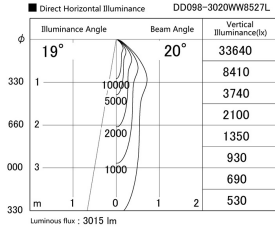

Item no. DD098-3020WW8527L

Series Name: Φ 150 Spark (Swallow Cone)

White Reflector

Installation	Recessed mount
Type	Φ 150 Spark (Swallow Cone)
Fixture wattage	30.3W
Beam angle	65 deg
Color Temp.	2700K
CRI	Ra>85
Luminous	3013 lm
Body	Die-cast aluminum alloy
Body finish	N/A
Trim finish	White
Reflector finish	White
IP Rate	IP20
Light source	COB module
Input Voltage	AC220~240V
Dimming Type	Non-Dimmable
Certificate	CE, CCC
Cut Hole	150mm

Height (Weight)	
65.3W	127 (1.4kg)
48.5W	127 (1.4kg)
44.3W	108 (1.2kg)
33.8W	108 (1.2kg)
30.3W	108 (1.2kg)
23.0W	78 (0.9kg)