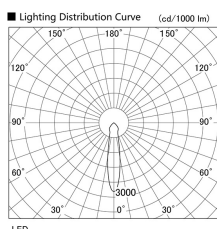

Item no. DD098-3020WW8527L

Series Name:  $\Phi$ 150 Spark (Swallow Cone)

White Reflector

Installation	Recessed mount
Type	
Fixture wattage	30.3W
Beam angle	65 deg
Color Temp.	2700K
CRI	Ra>85
Luminous	3013 lm
Body	Die-cast aluminum alloy
Body finish	N/A
Trim finish	White
Reflector finish	White
IP Rate	IP20
Light source	COB module
Input Voltage	AC220~240V
Dimming Type	Non-Dimmable
Certificate	CE, CCC
Cut Hole	150mm

Height (Weight)	
65.3W	127 (1.4kg)
48.5W	127 (1.4kg)
44.3W	108 (1.2kg)
33.8W	108 (1.2kg)
30.3W	108 (1.2kg)
23.0W	78 (0.9kg)