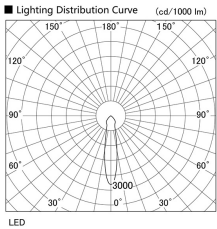

Item no. DD098-3020WW8527L

Series Name: Φ 150 Spark (Swallow Cone)

White Reflector

Installation	Recessed mount
Type	Φ 150 Spark (Swallow Cone)
Fixture wattage	30.3W
Beam angle	65 deg
Color Temp.	2700K
CRI	Ra>85
Luminous	3013 lm
Body	Die-cast aluminum alloy
Body finish	N/A
Trim finish	White
Reflector finish	White
IP Rate	IP20
Light source	COB module
Input Voltage	AC220~240V
Dimming Type	Non-Dimmable
Certificate	CE, CCC
Cut Hole	150mm

Height (Weight)	
65.3W	127 (1.4kg)
48.5W	127 (1.4kg)
44.3W	108 (1.2kg)
33.8W	108 (1.2kg)
30.3W	108 (1.2kg)
23.0W	78 (0.9kg)