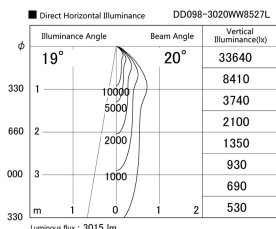

Item no. DD098-3020WW8527L

Series Name:  $\Phi$ 150 Spark (Swallow Cone)

White Reflector

Installation	Recessed mount
Type	
Fixture wattage	30.3W
Beam angle	65 deg
Color Temp.	2700K
CRI	Ra>85
Luminous	3013 lm
Body	Die-cast aluminum alloy
Body finish	N/A
Trim finish	White
Reflector finish	White
IP Rate	IP20
Light source	COB module
Input Voltage	AC220~240V
Dimming Type	Non-Dimmable
Certificate	CE, CCC
Cut Hole	150mm

Height (Weight)	
65.3W	127 (1.4kg)
48.5W	127 (1.4kg)
44.3W	108 (1.2kg)
33.8W	108 (1.2kg)
30.3W	108 (1.2kg)
23.0W	78 (0.9kg)