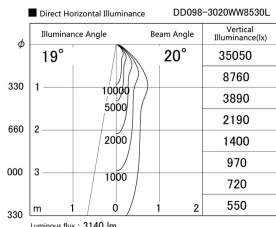

Item no. DD098-3020WW8530L

Series Name: Φ 150 Spark (Swallow Cone)

White Reflector

| | |
|------------------|---------------------------------|
| Installation | Recessed mount |
| Type | Φ 150 Spark (Swallow Cone) |
| Fixture wattage | 30.3W |
| Beam angle | 20 deg |
| Color Temp. | 3000K |
| CRI | Ra>85 |
| Luminous | 3139 lm |
| Body | Die-cast aluminum alloy |
| Body finish | N/A |
| Trim finish | White |
| Reflector finish | White |
| IP Rate | IP20 |
| Light source | COB module |
| Input Voltage | AC220~240V |
| Dimming Type | Non-Dimmable |
| Certificate | CE, CCC |
| Cut Hole | 150mm |

| Height (Weight) | |
|-----------------|-------------|
| 65.3W | 127 (1.4kg) |
| 48.5W | 127 (1.4kg) |
| 44.3W | 108 (1.2kg) |
| 33.8W | 108 (1.2kg) |
| 30.3W | 108 (1.2kg) |
| 23.0W | 78 (0.9kg) |