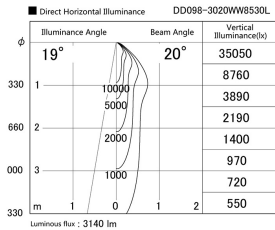

Item no. DD098-3020WW8530L

Series Name: Φ 150 Spark (Swallow Cone)

White Reflector

Installation	Recessed mount
Type	
Fixture wattage	30.3W
Beam angle	20 deg
Color Temp.	3000K
CRI	Ra>85
Luminous	3139 lm
Body	Die-cast aluminum alloy
Body finish	N/A
Trim finish	White
Reflector finish	White
IP Rate	IP20
Light source	COB module
Input Voltage	AC220~240V
Dimming Type	Non-Dimmable
Certificate	CE, CCC
Cut Hole	150mm

Height (Weight)	
65.3W	127 (1.4kg)
48.5W	127 (1.4kg)
44.3W	108 (1.2kg)
33.8W	108 (1.2kg)
30.3W	108 (1.2kg)
23.0W	78 (0.9kg)