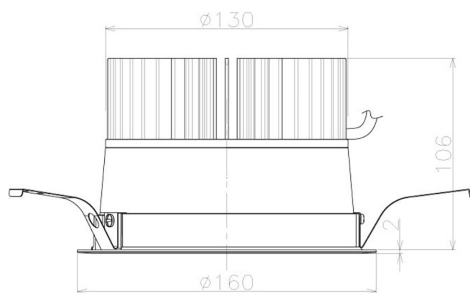

Item no. DD098-3020WW8530L

Series Name: Φ 150 Spark (Swallow Cone)

White Reflector

| | |
|------------------|---------------------------------|
| Installation | Recessed mount |
| Type | Φ 150 Spark (Swallow Cone) |
| Fixture wattage | 30.3W |
| Beam angle | 20 deg |
| Color Temp. | 3000K |
| CRI | Ra>85 |
| Luminous | 3139 lm |
| Body | Die-cast aluminum alloy |
| Body finish | N/A |
| Trim finish | White |
| Reflector finish | White |
| IP Rate | IP20 |
| Light source | COB module |
| Input Voltage | AC220~240V |
| Dimming Type | Non-Dimmable |
| Certificate | CE, CCC |
| Cut Hole | 150mm |

| Height (Weight) | |
|-----------------|-------------|
| 65.3W | 127 (1.4kg) |
| 48.5W | 127 (1.4kg) |
| 44.3W | 108 (1.2kg) |
| 33.8W | 108 (1.2kg) |
| 30.3W | 108 (1.2kg) |
| 23.0W | 78 (0.9kg) |