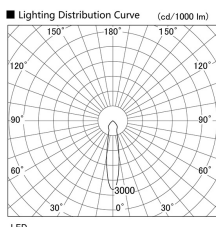

Item no. DD098-3020WW8530L

Series Name: Φ 150 Spark (Swallow Cone)

White Reflector

| | |
|------------------|---------------------------------|
| Installation | Recessed mount |
| Type | Φ 150 Spark (Swallow Cone) |
| Fixture wattage | 30.3W |
| Beam angle | 20 deg |
| Color Temp. | 3000K |
| CRI | Ra>85 |
| Luminous | 3139 lm |
| Body | Die-cast aluminum alloy |
| Body finish | N/A |
| Trim finish | White |
| Reflector finish | White |
| IP Rate | IP20 |
| Light source | COB module |
| Input Voltage | AC220~240V |
| Dimming Type | Non-Dimmable |
| Certificate | CE, CCC |
| Cut Hole | 150mm |

| Height (Weight) | |
|-----------------|-------------|
| 65.3W | 127 (1.4kg) |
| 48.5W | 127 (1.4kg) |
| 44.3W | 108 (1.2kg) |
| 33.8W | 108 (1.2kg) |
| 30.3W | 108 (1.2kg) |
| 23.0W | 78 (0.9kg) |