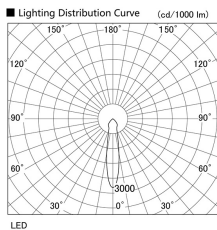

Item no. DD098-3020WW8530L

Series Name: Φ 150 Spark (Swallow Cone)

White Reflector

Installation	Recessed mount
Type	
Fixture wattage	30.3W
Beam angle	20 deg
Color Temp.	3000K
CRI	Ra>85
Luminous	3139 lm
Body	Die-cast aluminum alloy
Body finish	N/A
Trim finish	White
Reflector finish	White
IP Rate	IP20
Light source	COB module
Input Voltage	AC220~240V
Dimming Type	Non-Dimmable
Certificate	CE, CCC
Cut Hole	150mm

Height (Weight)	
65.3W	127 (1.4kg)
48.5W	127 (1.4kg)
44.3W	108 (1.2kg)
33.8W	108 (1.2kg)
30.3W	108 (1.2kg)
23.0W	78 (0.9kg)