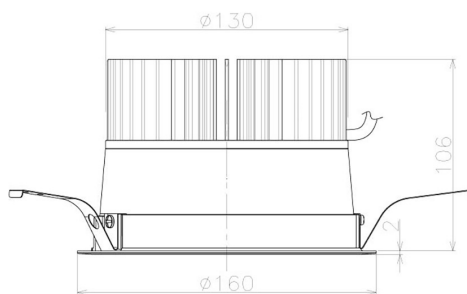

Item no. DD098-3020WW8530L

Series Name: Φ 150 Spark (Swallow Cone)

White Reflector

Installation	Recessed mount
Type	
Fixture wattage	30.3W
Beam angle	20 deg
Color Temp.	3000K
CRI	Ra>85
Luminous	3139 lm
Body	Die-cast aluminum alloy
Body finish	N/A
Trim finish	White
Reflector finish	White
IP Rate	IP20
Light source	COB module
Input Voltage	AC220~240V
Dimming Type	Non-Dimmable
Certificate	CE, CCC
Cut Hole	150mm

Height (Weight)	
65.3W	127 (1.4kg)
48.5W	127 (1.4kg)
44.3W	108 (1.2kg)
33.8W	108 (1.2kg)
30.3W	108 (1.2kg)
23.0W	78 (0.9kg)