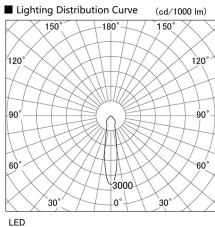

Item no. DD098-3020WW8535L

Series Name: Φ 150 Spark (Swallow Cone)

White Reflector

| | |
|------------------|---------------------------------|
| Installation | Recessed mount |
| Type | Φ 150 Spark (Swallow Cone) |
| Fixture wattage | 30.3W |
| Beam angle | 20 deg |
| Color Temp. | 3500K |
| CRI | Ra>85 |
| Luminous | 3202 lm |
| Body | Die-cast aluminum alloy |
| Body finish | N/A |
| Trim finish | White |
| Reflector finish | White |
| IP Rate | IP20 |
| Light source | COB module |
| Input Voltage | AC220~240V |
| Dimming Type | Non-Dimmable |
| Certificate | CE, CCC |
| Cut Hole | 150mm |

| Height (Weight) | |
|-----------------|-------------|
| 65.3W | 127 (1.4kg) |
| 48.5W | 127 (1.4kg) |
| 44.3W | 108 (1.2kg) |
| 33.8W | 108 (1.2kg) |
| 30.3W | 108 (1.2kg) |
| 23.0W | 78 (0.9kg) |