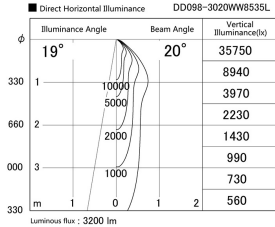

Item no. DD098-3020WW8535L

Series Name: Φ 150 Spark (Swallow Cone)

White Reflector

| | |
|------------------|---------------------------------|
| Installation | Recessed mount |
| Type | Φ 150 Spark (Swallow Cone) |
| Fixture wattage | 30.3W |
| Beam angle | 20 deg |
| Color Temp. | 3500K |
| CRI | Ra>85 |
| Luminous | 3202 lm |
| Body | Die-cast aluminum alloy |
| Body finish | N/A |
| Trim finish | White |
| Reflector finish | White |
| IP Rate | IP20 |
| Light source | COB module |
| Input Voltage | AC220~240V |
| Dimming Type | Non-Dimmable |
| Certificate | CE, CCC |
| Cut Hole | 150mm |

| Height (Weight) | |
|-----------------|-------------|
| 65.3W | 127 (1.4kg) |
| 48.5W | 127 (1.4kg) |
| 44.3W | 108 (1.2kg) |
| 33.8W | 108 (1.2kg) |
| 30.3W | 108 (1.2kg) |
| 23.0W | 78 (0.9kg) |