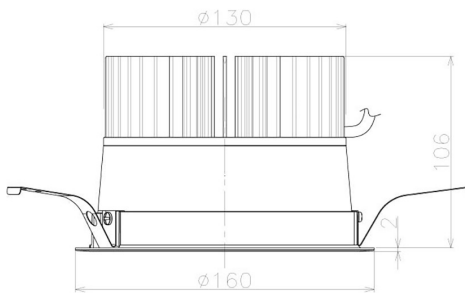

Item no. DD098-3020WW8535L

Series Name: Φ 150 Spark (Swallow Cone)

White Reflector

| | |
|------------------|---------------------------------|
| Installation | Recessed mount |
| Type | Φ 150 Spark (Swallow Cone) |
| Fixture wattage | 30.3W |
| Beam angle | 20 deg |
| Color Temp. | 3500K |
| CRI | Ra>85 |
| Luminous | 3202 lm |
| Body | Die-cast aluminum alloy |
| Body finish | N/A |
| Trim finish | White |
| Reflector finish | White |
| IP Rate | IP20 |
| Light source | COB module |
| Input Voltage | AC220~240V |
| Dimming Type | Non-Dimmable |
| Certificate | CE, CCC |
| Cut Hole | 150mm |

| Height (Weight) | |
|-----------------|-------------|
| 65.3W | 127 (1.4kg) |
| 48.5W | 127 (1.4kg) |
| 44.3W | 108 (1.2kg) |
| 33.8W | 108 (1.2kg) |
| 30.3W | 108 (1.2kg) |
| 23.0W | 78 (0.9kg) |