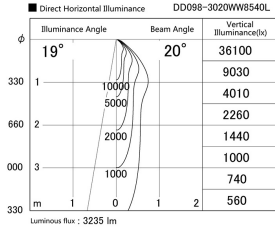

Item no. DD098-3020WW8540L

Series Name: Φ 150 Spark (Swallow Cone)

White Reflector

Installation	Recessed mount
Type	
Fixture wattage	30.3W
Beam angle	20 deg
Color Temp.	4000K
CRI	Ra>85
Luminous	3233 lm
Body	Die-cast aluminum alloy
Body finish	N/A
Trim finish	White
Reflector finish	White
IP Rate	IP20
Light source	COB module
Input Voltage	AC220~240V
Dimming Type	Non-Dimmable
Certificate	CE, CCC
Cut Hole	150mm

Height (Weight)	
65.3W	127 (1.4kg)
48.5W	127 (1.4kg)
44.3W	108 (1.2kg)
33.8W	108 (1.2kg)
30.3W	108 (1.2kg)
23.0W	78 (0.9kg)