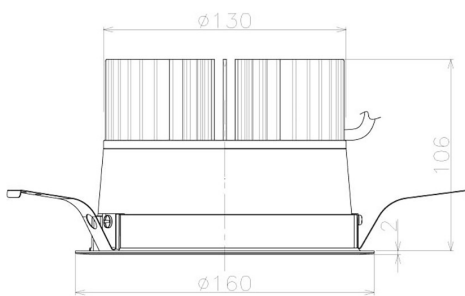

Item no. DD098-3020WW8540L

Series Name: Φ 150 Spark (Swallow Cone)

White Reflector

Installation	Recessed mount
Type	
Fixture wattage	30.3W
Beam angle	20 deg
Color Temp.	4000K
CRI	Ra>85
Luminous	3233 lm
Body	Die-cast aluminum alloy
Body finish	N/A
Trim finish	White
Reflector finish	White
IP Rate	IP20
Light source	COB module
Input Voltage	AC220~240V
Dimming Type	Non-Dimmable
Certificate	CE, CCC
Cut Hole	150mm

Height (Weight)	
65.3W	127 (1.4kg)
48.5W	127 (1.4kg)
44.3W	108 (1.2kg)
33.8W	108 (1.2kg)
30.3W	108 (1.2kg)
23.0W	78 (0.9kg)