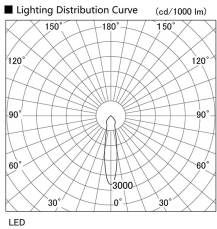

Item no. DD098-3020WW8540L

Series Name:  $\Phi$ 150 Spark (Swallow Cone)

White Reflector

Installation	Recessed mount
Type	$\Phi$ 150 Spark (Swallow Cone)
Fixture wattage	30.3W
Beam angle	20 deg
Color Temp.	4000K
CRI	Ra>85
Luminous	3233 lm
Body	Die-cast aluminum alloy
Body finish	N/A
Trim finish	White
Reflector finish	White
IP Rate	IP20
Light source	COB module
Input Voltage	AC220~240V
Dimming Type	Non-Dimmable
Certificate	CE, CCC
Cut Hole	150mm

Height (Weight)	
65.3W	127 (1.4kg)
48.5W	127 (1.4kg)
44.3W	108 (1.2kg)
33.8W	108 (1.2kg)
30.3W	108 (1.2kg)
23.0W	78 (0.9kg)