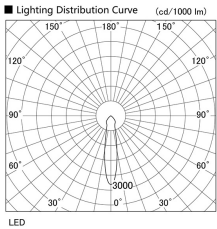

Item no. DD098-3020WW8540L

Series Name: Φ 150 Spark (Swallow Cone)

White Reflector

Installation	Recessed mount
Type	
Fixture wattage	30.3W
Beam angle	20 deg
Color Temp.	4000K
CRI	Ra>85
Luminous	3233 lm
Body	Die-cast aluminum alloy
Body finish	N/A
Trim finish	White
Reflector finish	White
IP Rate	IP20
Light source	COB module
Input Voltage	AC220~240V
Dimming Type	Non-Dimmable
Certificate	CE, CCC
Cut Hole	150mm

Height (Weight)	
65.3W	127 (1.4kg)
48.5W	127 (1.4kg)
44.3W	108 (1.2kg)
33.8W	108 (1.2kg)
30.3W	108 (1.2kg)
23.0W	78 (0.9kg)