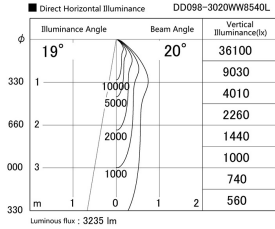

Item no. DD098-3020WW8540L

Series Name:  $\Phi$ 150 Spark (Swallow Cone)

White Reflector

Installation	Recessed mount
Type	$\Phi$ 150 Spark (Swallow Cone)
Fixture wattage	30.3W
Beam angle	20 deg
Color Temp.	4000K
CRI	Ra>85
Luminous	3233 lm
Body	Die-cast aluminum alloy
Body finish	N/A
Trim finish	White
Reflector finish	White
IP Rate	IP20
Light source	COB module
Input Voltage	AC220~240V
Dimming Type	Non-Dimmable
Certificate	CE, CCC
Cut Hole	150mm

Height (Weight)	
65.3W	127 (1.4kg)
48.5W	127 (1.4kg)
44.3W	108 (1.2kg)
33.8W	108 (1.2kg)
30.3W	108 (1.2kg)
23.0W	78 (0.9kg)