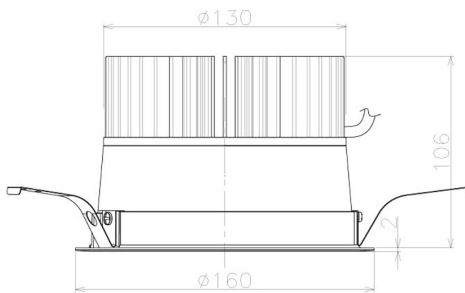

Item no. DD098-3020WW8540L

Series Name:  $\Phi$ 150 Spark (Swallow Cone)

White Reflector

Installation	Recessed mount
Type	$\Phi$ 150 Spark (Swallow Cone)
Fixture wattage	30.3W
Beam angle	20 deg
Color Temp.	4000K
CRI	Ra>85
Luminous	3233 lm
Body	Die-cast aluminum alloy
Body finish	N/A
Trim finish	White
Reflector finish	White
IP Rate	IP20
Light source	COB module
Input Voltage	AC220~240V
Dimming Type	Non-Dimmable
Certificate	CE, CCC
Cut Hole	150mm

Height (Weight)	
65.3W	127 (1.4kg)
48.5W	127 (1.4kg)
44.3W	108 (1.2kg)
33.8W	108 (1.2kg)
30.3W	108 (1.2kg)
23.0W	78 (0.9kg)