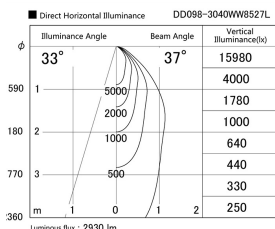

Item no. DD098-3040WW8527L

Series Name: $\Phi 150$ Spark (Swallow Cone)

White Reflector

Installation	Recessed mount
Type	
Fixture wattage	30.3W
Beam angle	37 deg
Color Temp.	2700K
CRI	Ra>85
Luminous	2930 lm
Body	Die-cast aluminum alloy
Body finish	N/A
Trim finish	White
Reflector finish	White
IP Rate	IP20
Light source	COB module
Input Voltage	AC220~240V
Dimming Type	Non-Dimmable
Certificate	CE, CCC
Cut Hole	150mm

Height (Weight)	
65.3W	127 (1.4kg)
48.5W	127 (1.4kg)
44.3W	108 (1.2kg)
33.8W	108 (1.2kg)
30.3W	108 (1.2kg)
23.0W	78 (0.9kg)