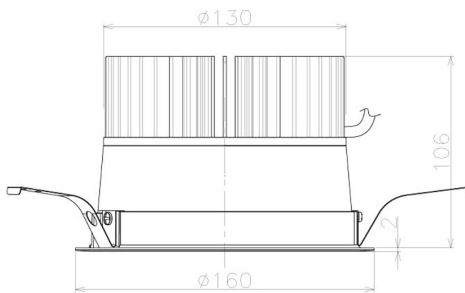

Item no. DD098-3040WW8527L

Series Name:  $\Phi 150$  Spark (Swallow Cone)

White Reflector

Installation	Recessed mount
Type	$\Phi 150$ Spark (Swallow Cone)
Fixture wattage	30.3W
Beam angle	37 deg
Color Temp.	2700K
CRI	Ra>85
Luminous	2930 lm
Body	Die-cast aluminum alloy
Body finish	N/A
Trim finish	White
Reflector finish	White
IP Rate	IP20
Light source	COB module
Input Voltage	AC220~240V
Dimming Type	Non-Dimmable
Certificate	CE, CCC
Cut Hole	150mm

Height (Weight)	
65.3W	127 (1.4kg)
48.5W	127 (1.4kg)
44.3W	108 (1.2kg)
33.8W	108 (1.2kg)
30.3W	108 (1.2kg)
23.0W	78 (0.9kg)