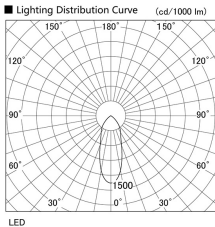

Item no. DD098-3040WW8527L

Series Name:  $\Phi 150$  Spark (Swallow Cone)

White Reflector

Installation	Recessed mount
Type	$\Phi 150$ Spark (Swallow Cone)
Fixture wattage	30.3W
Beam angle	37 deg
Color Temp.	2700K
CRI	Ra>85
Luminous	2930 lm
Body	Die-cast aluminum alloy
Body finish	N/A
Trim finish	White
Reflector finish	White
IP Rate	IP20
Light source	COB module
Input Voltage	AC220~240V
Dimming Type	Non-Dimmable
Certificate	CE, CCC
Cut Hole	150mm

Height (Weight)	
65.3W	127 (1.4kg)
48.5W	127 (1.4kg)
44.3W	108 (1.2kg)
33.8W	108 (1.2kg)
30.3W	108 (1.2kg)
23.0W	78 (0.9kg)