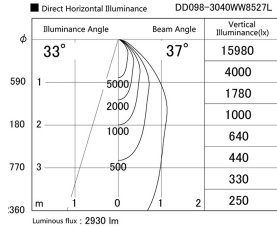

Item no. DD098-3040WW8527L

Series Name:  $\Phi 150$  Spark (Swallow Cone)

White Reflector

Installation	Recessed mount
Type	$\Phi 150$ Spark (Swallow Cone)
Fixture wattage	30.3W
Beam angle	37 deg
Color Temp.	2700K
CRI	Ra>85
Luminous	2930 lm
Body	Die-cast aluminum alloy
Body finish	N/A
Trim finish	White
Reflector finish	White
IP Rate	IP20
Light source	COB module
Input Voltage	AC220~240V
Dimming Type	Non-Dimmable
Certificate	CE, CCC
Cut Hole	150mm

Height (Weight)	
65.3W	127 (1.4kg)
48.5W	127 (1.4kg)
44.3W	108 (1.2kg)
33.8W	108 (1.2kg)
30.3W	108 (1.2kg)
23.0W	78 (0.9kg)