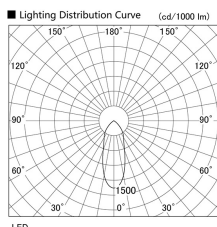

Item no. DD098-3040WW8527L

Series Name: $\Phi 150$ Spark (Swallow Cone)

White Reflector

Installation	Recessed mount
Type	
Fixture wattage	30.3W
Beam angle	37 deg
Color Temp.	2700K
CRI	Ra>85
Luminous	2930 lm
Body	Die-cast aluminum alloy
Body finish	N/A
Trim finish	White
Reflector finish	White
IP Rate	IP20
Light source	COB module
Input Voltage	AC220~240V
Dimming Type	Non-Dimmable
Certificate	CE, CCC
Cut Hole	150mm

Height (Weight)	
65.3W	127 (1.4kg)
48.5W	127 (1.4kg)
44.3W	108 (1.2kg)
33.8W	108 (1.2kg)
30.3W	108 (1.2kg)
23.0W	78 (0.9kg)