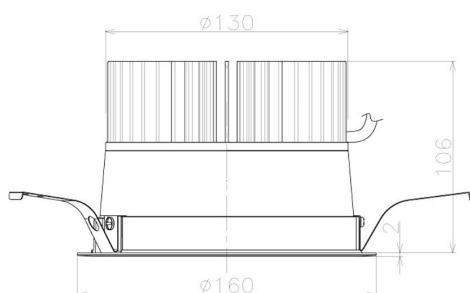

Item no. DD098-3040WW8527L

Series Name: $\Phi 150$ Spark (Swallow Cone)

White Reflector

Installation	Recessed mount
Type	
Fixture wattage	30.3W
Beam angle	37 deg
Color Temp.	2700K
CRI	Ra>85
Luminous	2930 lm
Body	Die-cast aluminum alloy
Body finish	N/A
Trim finish	White
Reflector finish	White
IP Rate	IP20
Light source	COB module
Input Voltage	AC220~240V
Dimming Type	Non-Dimmable
Certificate	CE, CCC
Cut Hole	150mm

Height (Weight)	
65.3W	127 (1.4kg)
48.5W	127 (1.4kg)
44.3W	108 (1.2kg)
33.8W	108 (1.2kg)
30.3W	108 (1.2kg)
23.0W	78 (0.9kg)