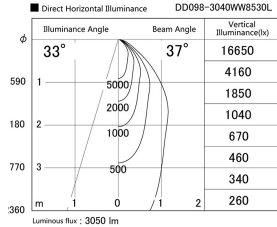

Item no. DD098-3040WW8530L

Series Name:  $\Phi$ 150 Spark (Swallow Cone)

White Reflector

Installation	Recessed mount
Type	
Fixture wattage	30.3W
Beam angle	37 deg
Color Temp.	3000K
CRI	Ra>85
Luminous	3052 lm
Body	Die-cast aluminum alloy
Body finish	N/A
Trim finish	White
Reflector finish	White
IP Rate	IP20
Light source	COB module
Input Voltage	AC220~240V
Dimming Type	Non-Dimmable
Certificate	CE, CCC
Cut Hole	150mm

Height (Weight)	
65.3W	127 (1.4kg)
48.5W	127 (1.4kg)
44.3W	108 (1.2kg)
33.8W	108 (1.2kg)
30.3W	108 (1.2kg)
23.0W	78 (0.9kg)