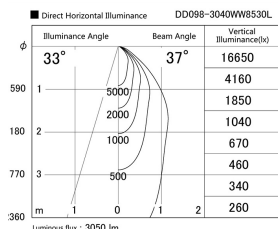

Item no. DD098-3040WW8530L

Series Name:  $\Phi$ 150 Spark (Swallow Cone)

White Reflector

Installation	Recessed mount
Type	$\Phi$ 150 Spark (Swallow Cone)
Fixture wattage	30.3W
Beam angle	37 deg
Color Temp.	3000K
CRI	Ra>85
Luminous	3052 lm
Body	Die-cast aluminum alloy
Body finish	N/A
Trim finish	White
Reflector finish	White
IP Rate	IP20
Light source	COB module
Input Voltage	AC220~240V
Dimming Type	Non-Dimmable
Certificate	CE, CCC
Cut Hole	150mm

Height (Weight)	
65.3W	127 (1.4kg)
48.5W	127 (1.4kg)
44.3W	108 (1.2kg)
33.8W	108 (1.2kg)
30.3W	108 (1.2kg)
23.0W	78 (0.9kg)