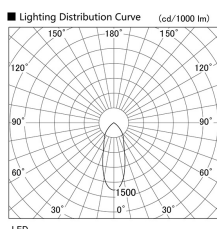

Item no. DD098-3040WW8530L

Series Name:  $\Phi$ 150 Spark (Swallow Cone)

White Reflector

Installation	Recessed mount
Type	$\Phi$ 150 Spark (Swallow Cone)
Fixture wattage	30.3W
Beam angle	37 deg
Color Temp.	3000K
CRI	Ra>85
Luminous	3052 lm
Body	Die-cast aluminum alloy
Body finish	N/A
Trim finish	White
Reflector finish	White
IP Rate	IP20
Light source	COB module
Input Voltage	AC220~240V
Dimming Type	Non-Dimmable
Certificate	CE, CCC
Cut Hole	150mm

Height (Weight)	
65.3W	127 (1.4kg)
48.5W	127 (1.4kg)
44.3W	108 (1.2kg)
33.8W	108 (1.2kg)
30.3W	108 (1.2kg)
23.0W	78 (0.9kg)