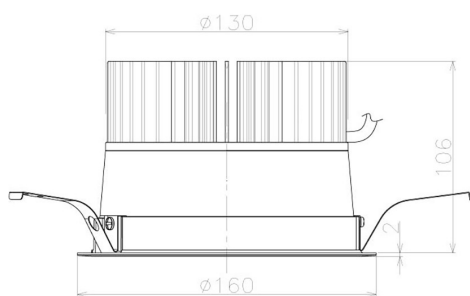

Item no. DD098-3040WW8530L

Series Name:  $\Phi$ 150 Spark (Swallow Cone)

White Reflector

Installation	Recessed mount
Type	$\Phi$ 150 Spark (Swallow Cone)
Fixture wattage	30.3W
Beam angle	37 deg
Color Temp.	3000K
CRI	Ra>85
Luminous	3052 lm
Body	Die-cast aluminum alloy
Body finish	N/A
Trim finish	White
Reflector finish	White
IP Rate	IP20
Light source	COB module
Input Voltage	AC220~240V
Dimming Type	Non-Dimmable
Certificate	CE, CCC
Cut Hole	150mm

Height (Weight)	
65.3W	127 (1.4kg)
48.5W	127 (1.4kg)
44.3W	108 (1.2kg)
33.8W	108 (1.2kg)
30.3W	108 (1.2kg)
23.0W	78 (0.9kg)