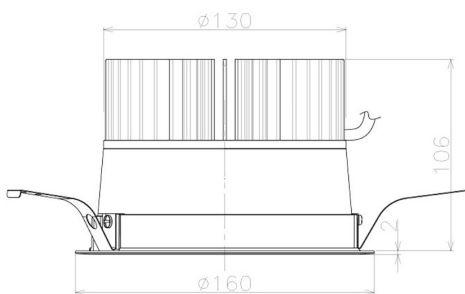

Item no. DD098-3040WW8530L

Series Name:  $\Phi$ 150 Spark (Swallow Cone)

White Reflector

Installation	Recessed mount
Type	
Fixture wattage	30.3W
Beam angle	37 deg
Color Temp.	3000K
CRI	Ra>85
Luminous	3052 lm
Body	Die-cast aluminum alloy
Body finish	N/A
Trim finish	White
Reflector finish	White
IP Rate	IP20
Light source	COB module
Input Voltage	AC220~240V
Dimming Type	Non-Dimmable
Certificate	CE, CCC
Cut Hole	150mm

Height (Weight)	
65.3W	127 (1.4kg)
48.5W	127 (1.4kg)
44.3W	108 (1.2kg)
33.8W	108 (1.2kg)
30.3W	108 (1.2kg)
23.0W	78 (0.9kg)