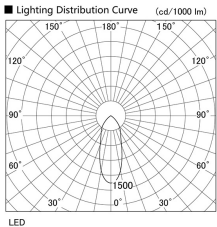

Item no. DD098-3040WW8530L

Series Name:  $\Phi$ 150 Spark (Swallow Cone)

White Reflector

Installation	Recessed mount
Type	
Fixture wattage	30.3W
Beam angle	37 deg
Color Temp.	3000K
CRI	Ra>85
Luminous	3052 lm
Body	Die-cast aluminum alloy
Body finish	N/A
Trim finish	White
Reflector finish	White
IP Rate	IP20
Light source	COB module
Input Voltage	AC220~240V
Dimming Type	Non-Dimmable
Certificate	CE, CCC
Cut Hole	150mm

Height (Weight)	
65.3W	127 (1.4kg)
48.5W	127 (1.4kg)
44.3W	108 (1.2kg)
33.8W	108 (1.2kg)
30.3W	108 (1.2kg)
23.0W	78 (0.9kg)